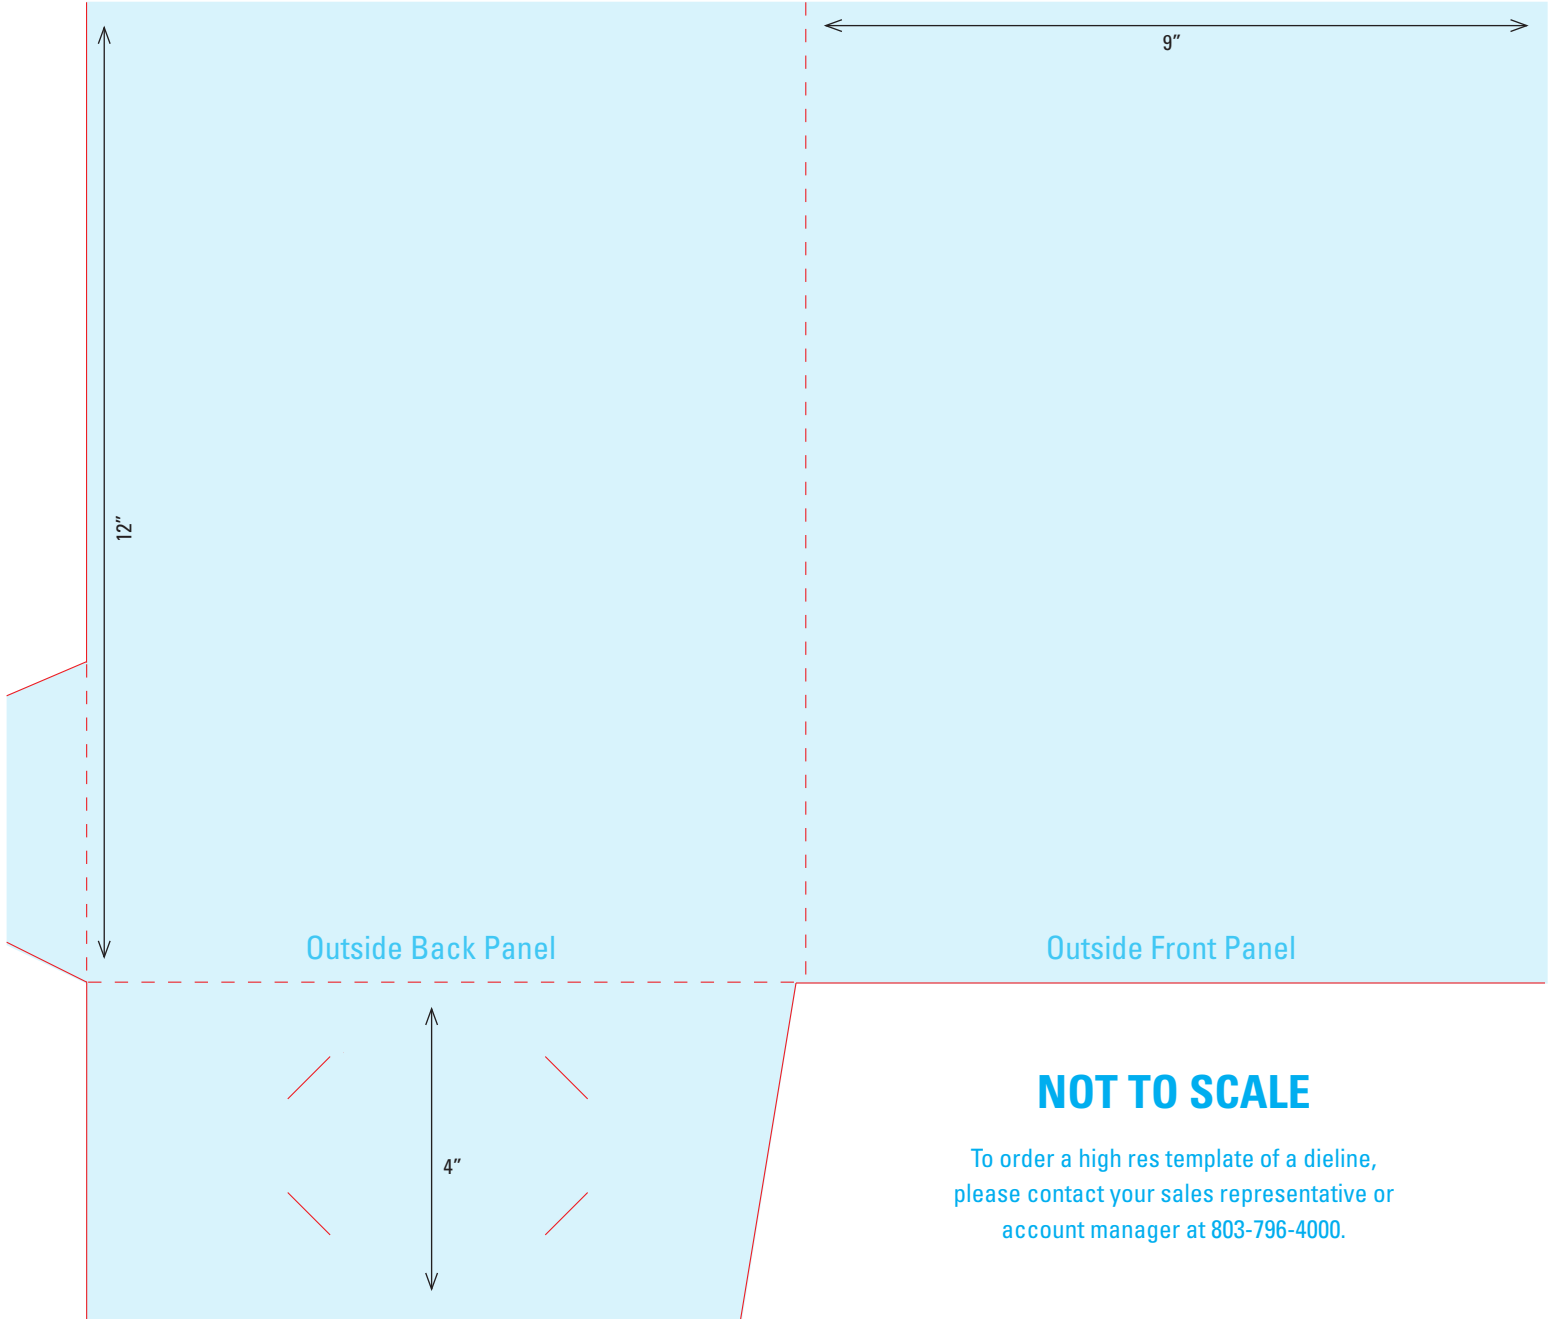

DIELINE 17
9" x 12" Pocket Folder
One 4" Right Pocket
with Business Card Slits

NOT TO SCALE

To order a high res template of a dieline,
please contact your sales representative or
account manager at 803-796-4000.