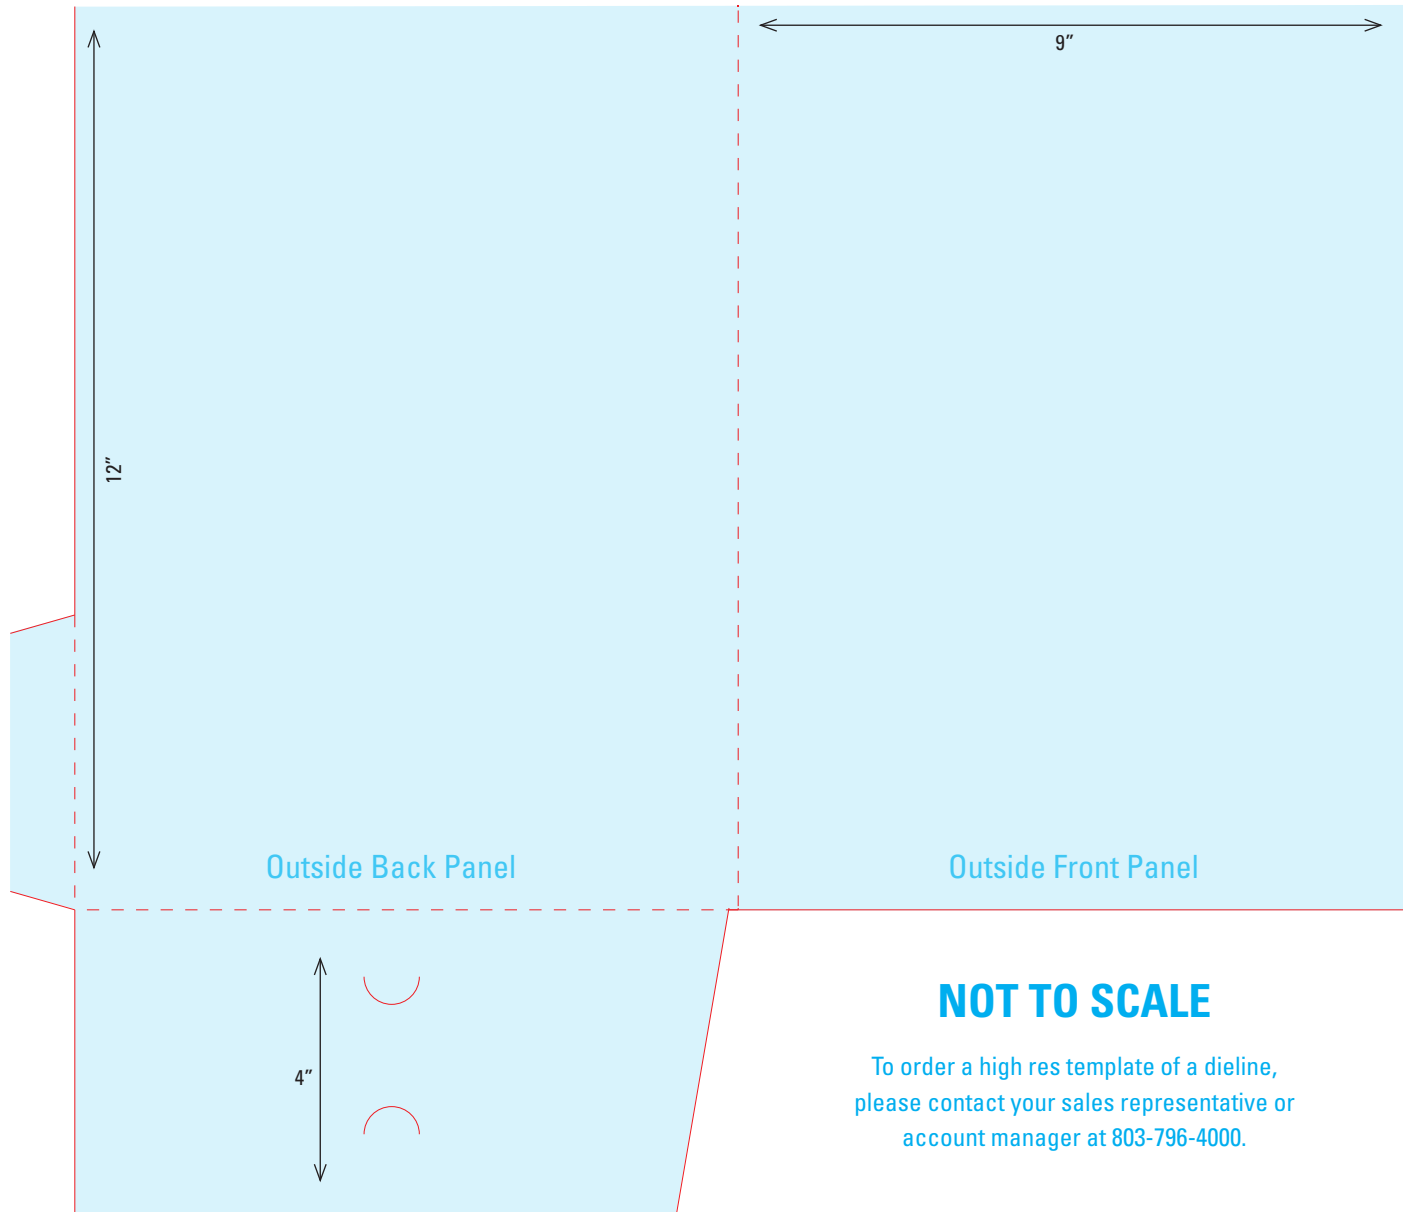

DIELINE 5

9" x 12" Pocket Folder
One 4" Right Pocket with
Half-Moon Business Card Slits

DIELINE 6

5-1/2" x 9-1/2" Pocket Folder
One 3-1/2" Right Pocket with
Half-Moon Business Card Slits

DIELINE 7

9" x 12" Pocket Folder
One 5-3/4" Rounded Right Pocket
with Business Card Slits