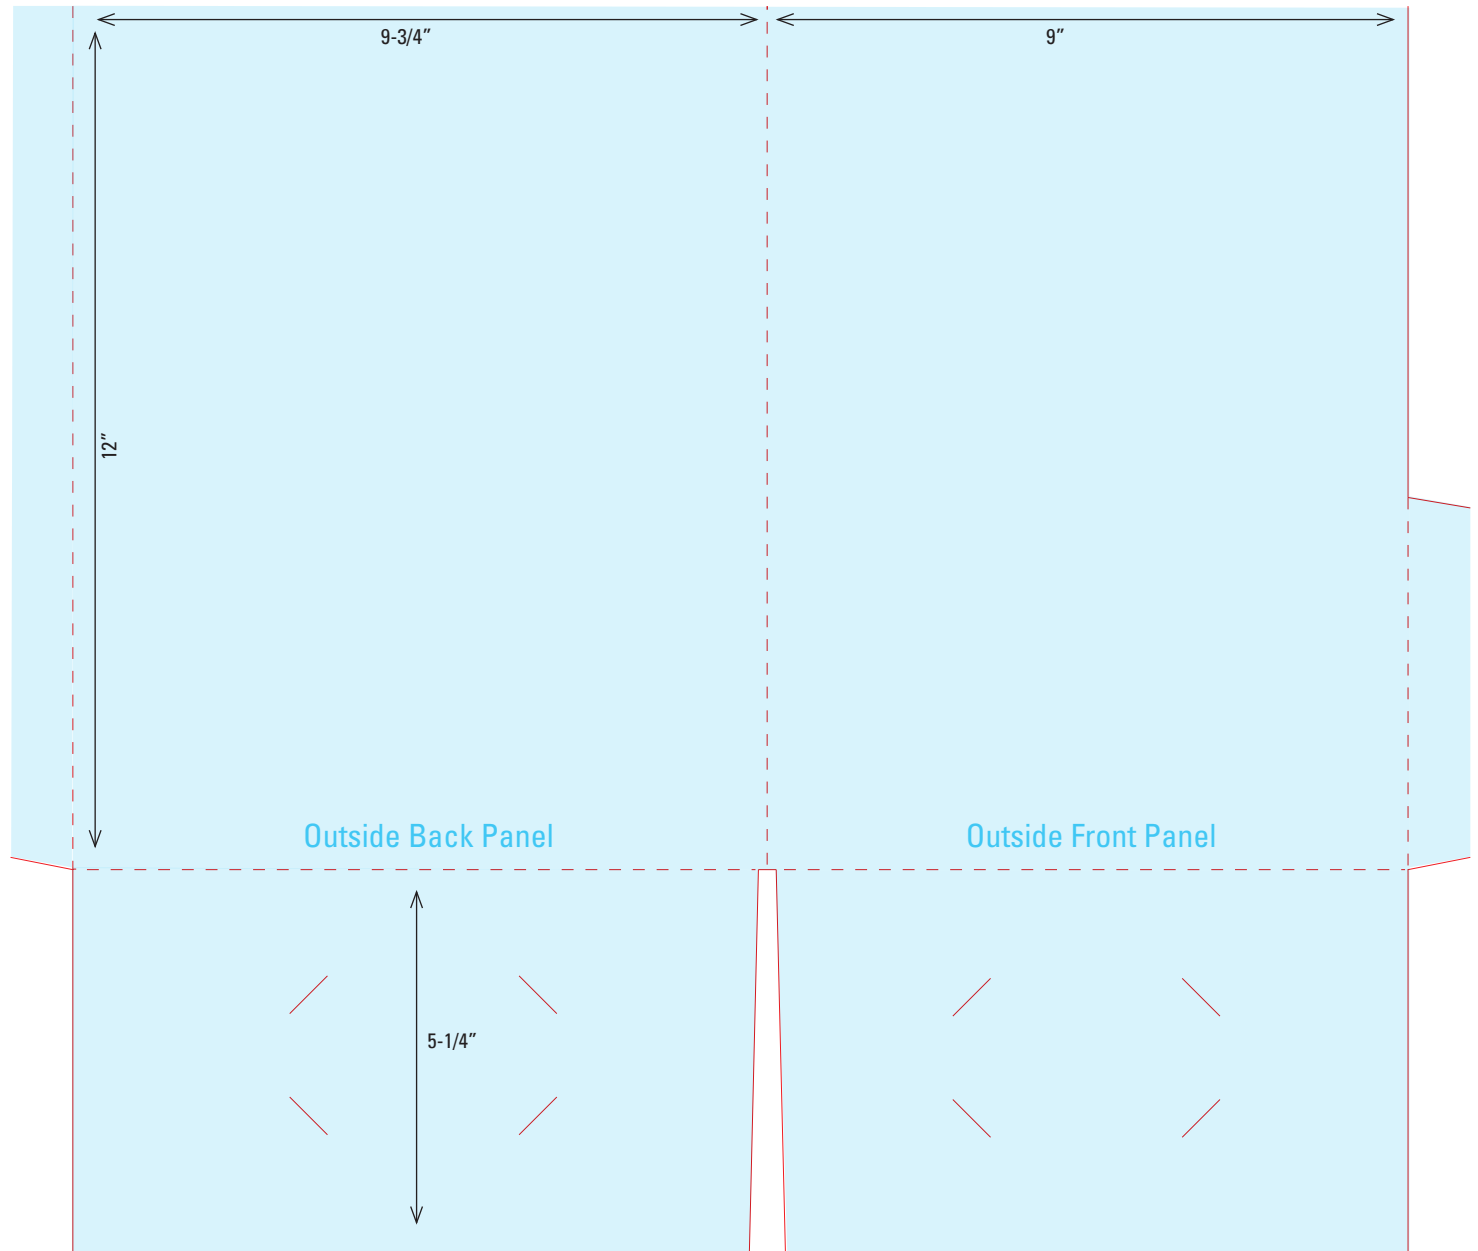

DIELINE 34

9-3/4" x 12" Pocket Folder
Two 5-1/4" Pockets with Narrow "V" Angle
Reinforced Back Cover Edge
Business Card Slits
Front Cover Short Folds

NOT TO SCALE

To order a high res template of a dieline,
please contact your sales representative or
account manager at 803-796-4000.