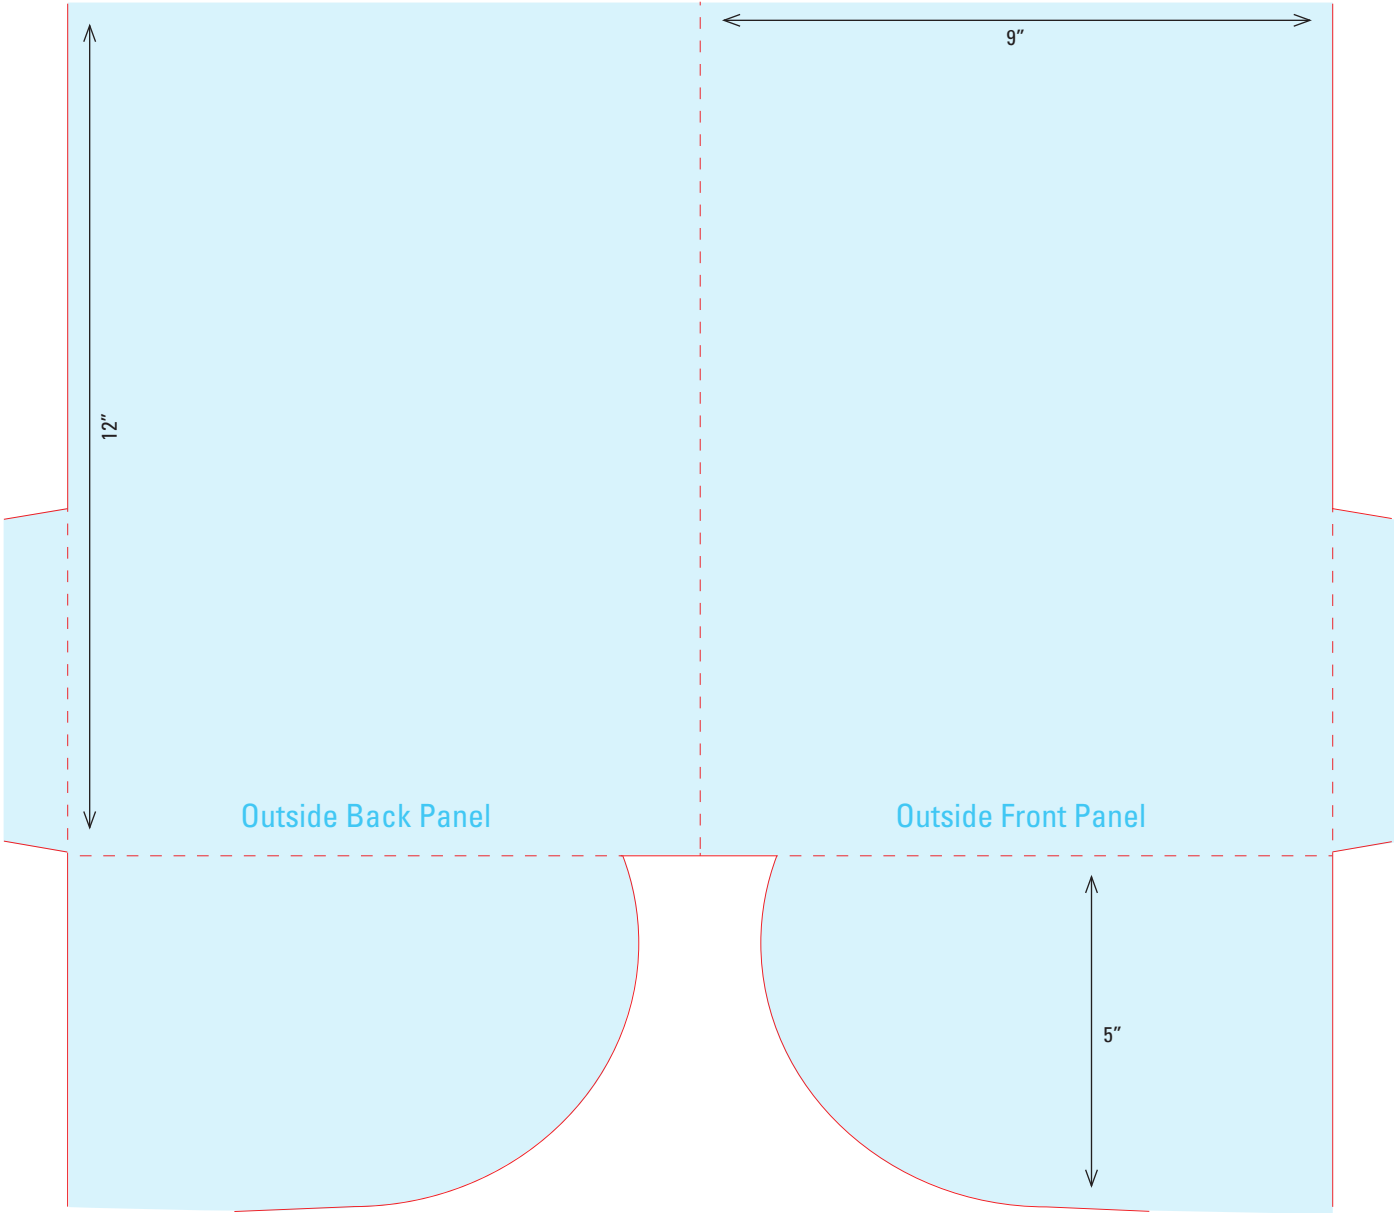

DIELINE 32
9" x 12" Pocket Folder
Two 5" Curved Pockets

NOT TO SCALE

To order a high res template of a dieline,
please contact your sales representative or
account manager at 803-796-4000.