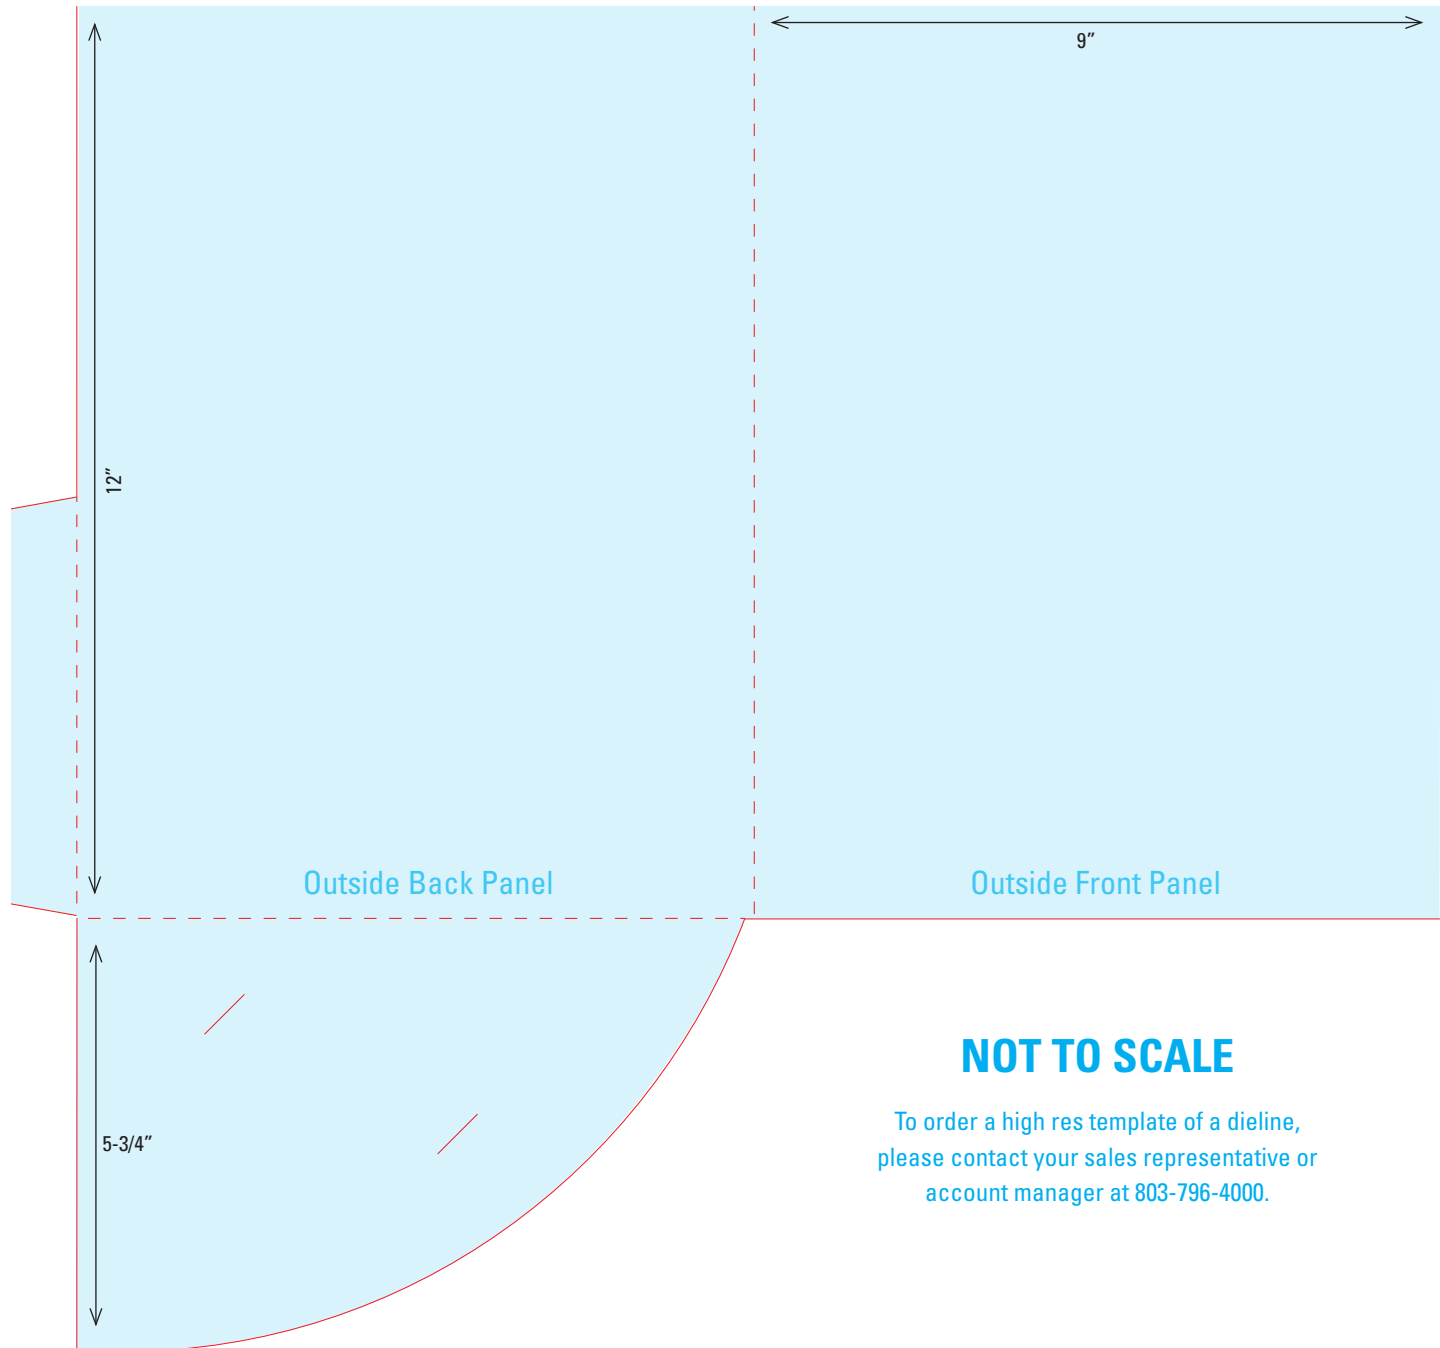

DIELINE 5

9" x 12" Pocket Folder
One 4" Right Pocket with
Half-Moon Business Card Slits

DIELINE 6

5-1/2" x 9-1/2" Pocket Folder
One 3-1/2" Right Pocket with
Half-Moon Business Card Slits

DIELINE 7

9" x 12" Pocket Folder
One 5-3/4" Rounded Right Pocket
with Business Card Slits