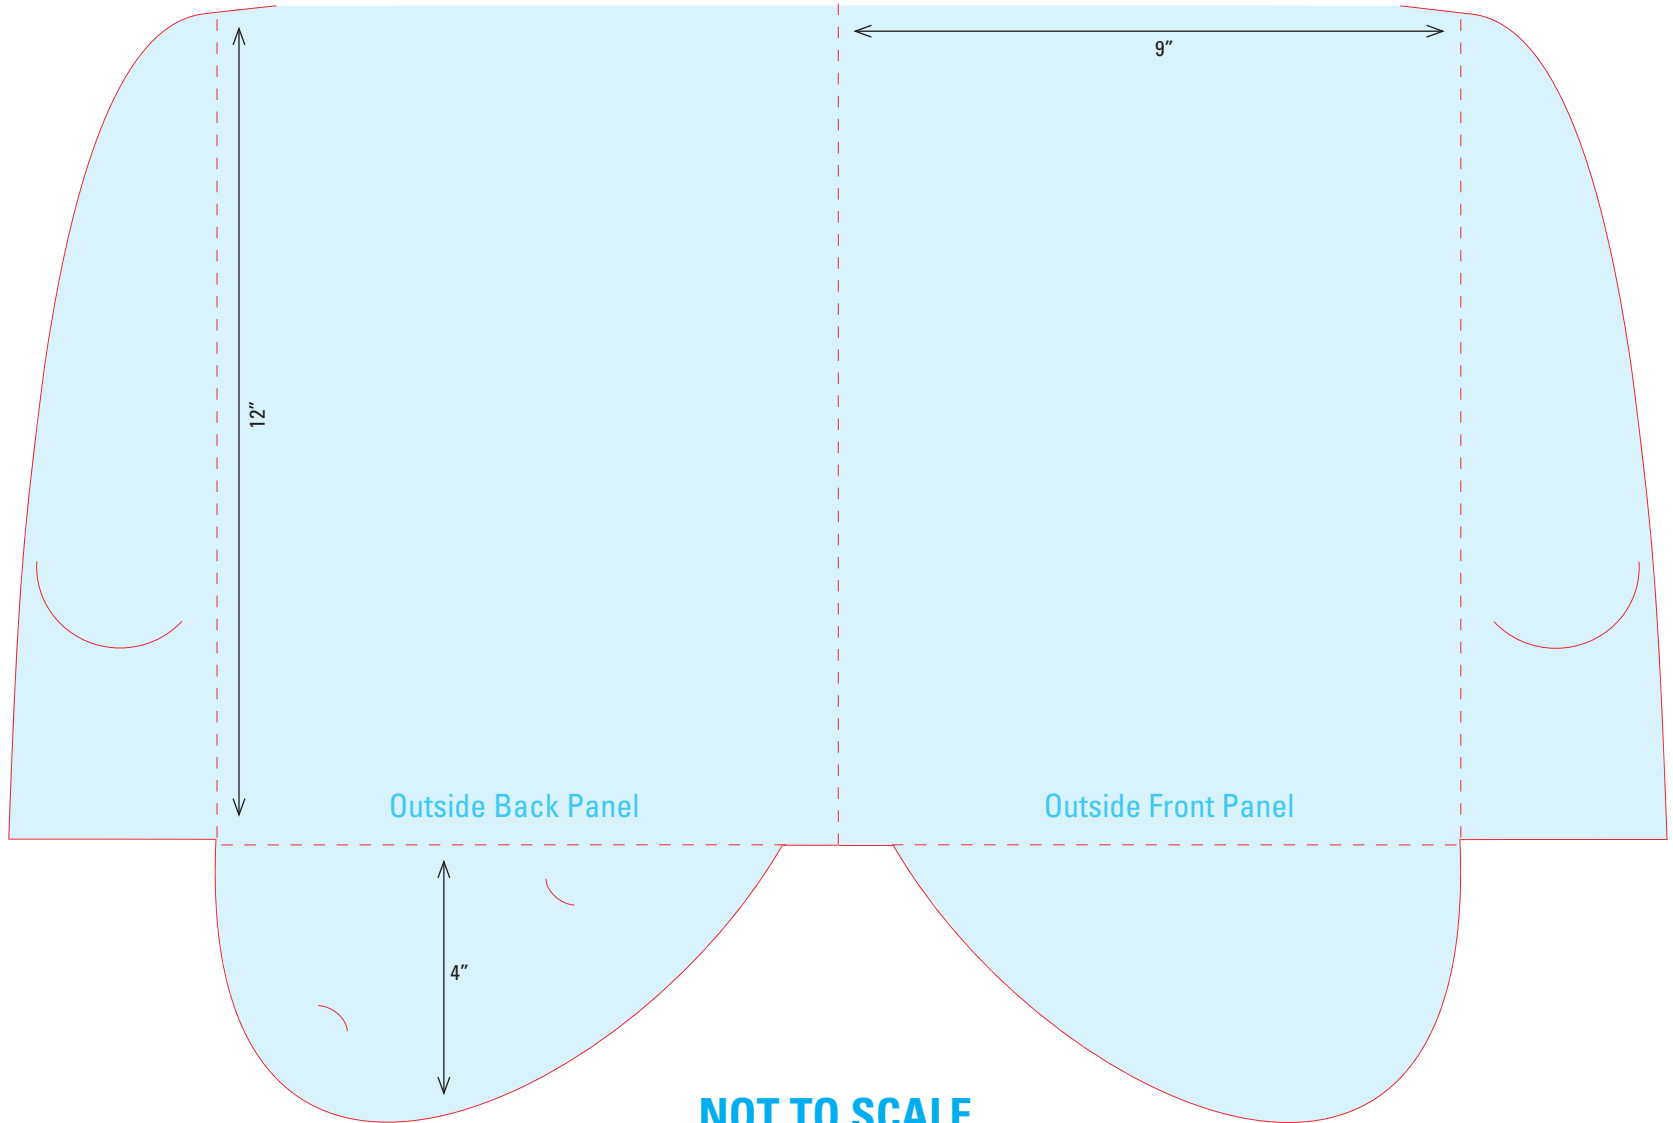

DIELINE 43

9" x 12" Pocket Folder

Two 4" Rounded, Slip-In Tabbed Pockets

Right Pocket Half-Moon

Business Card Slits

(No Gluing Required)

NOT TO SCALE

To order a high res template of a dieline,
please contact your sales representative or
account manager at 803-796-4000.