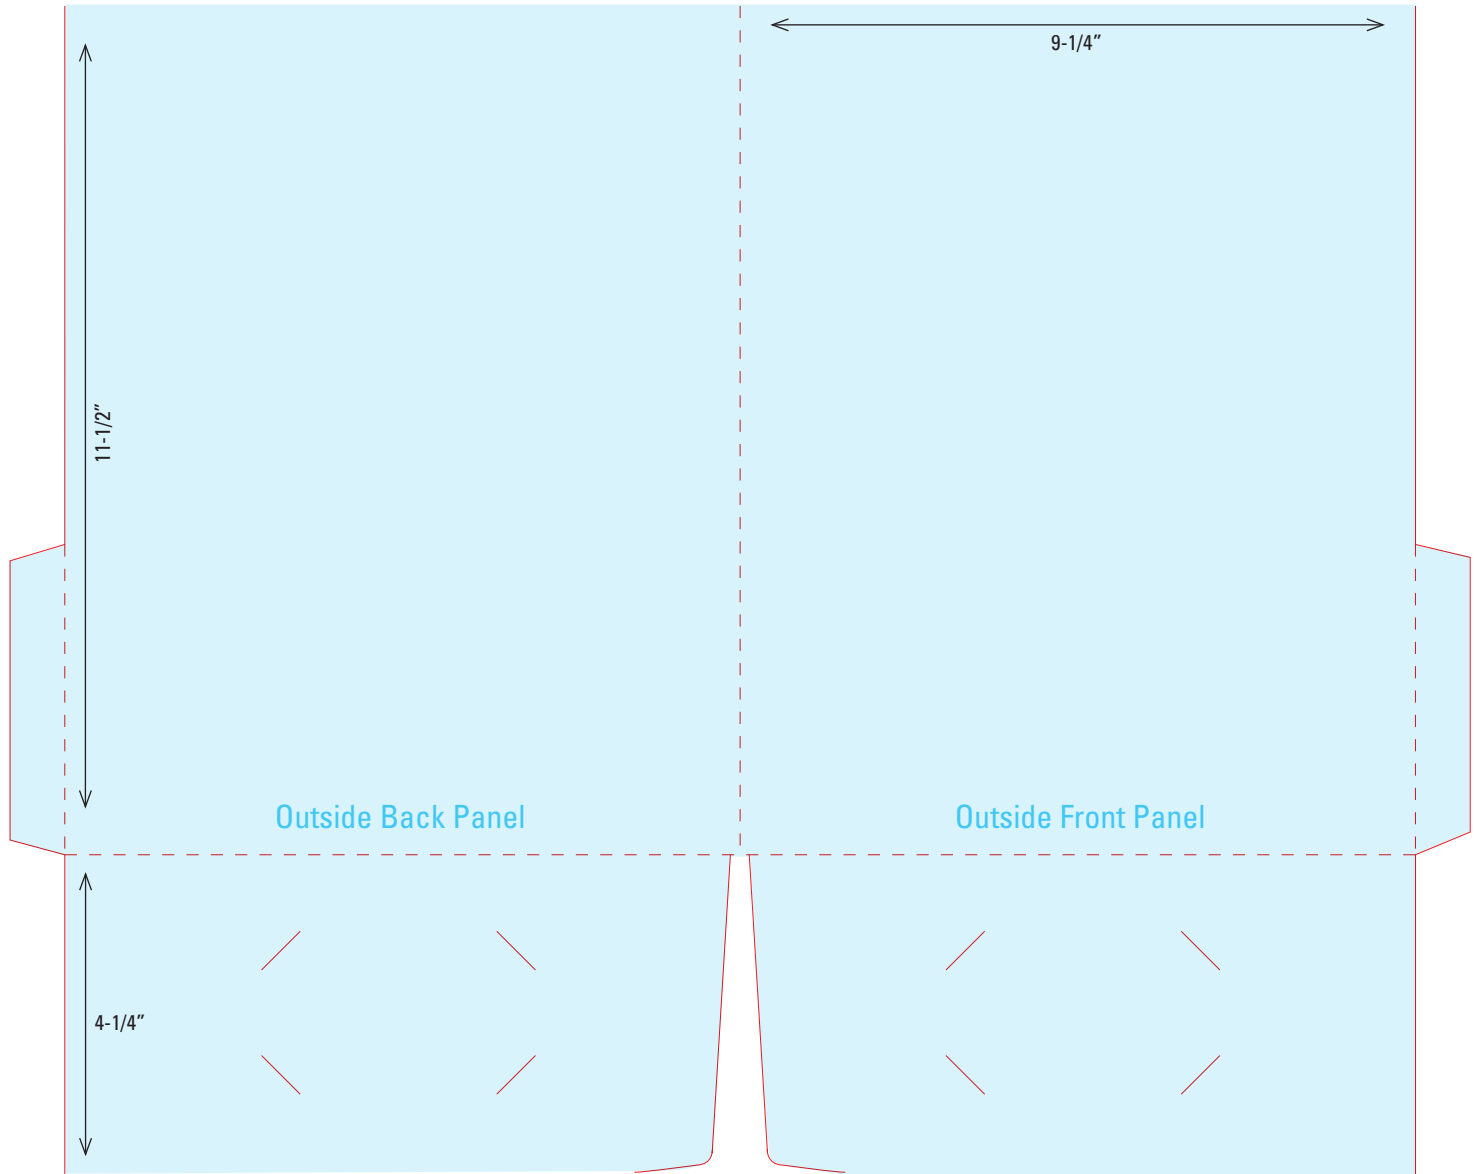

DIELINE 22

9-1/4" x 11-1/2" Pocket Folder
Two 4-1/4" Rounded-Corner Pockets
with Business Card Slits

NOT TO SCALE

To order a high res template of a dieline,
please contact your sales representative or
account manager at 803-796-4000.