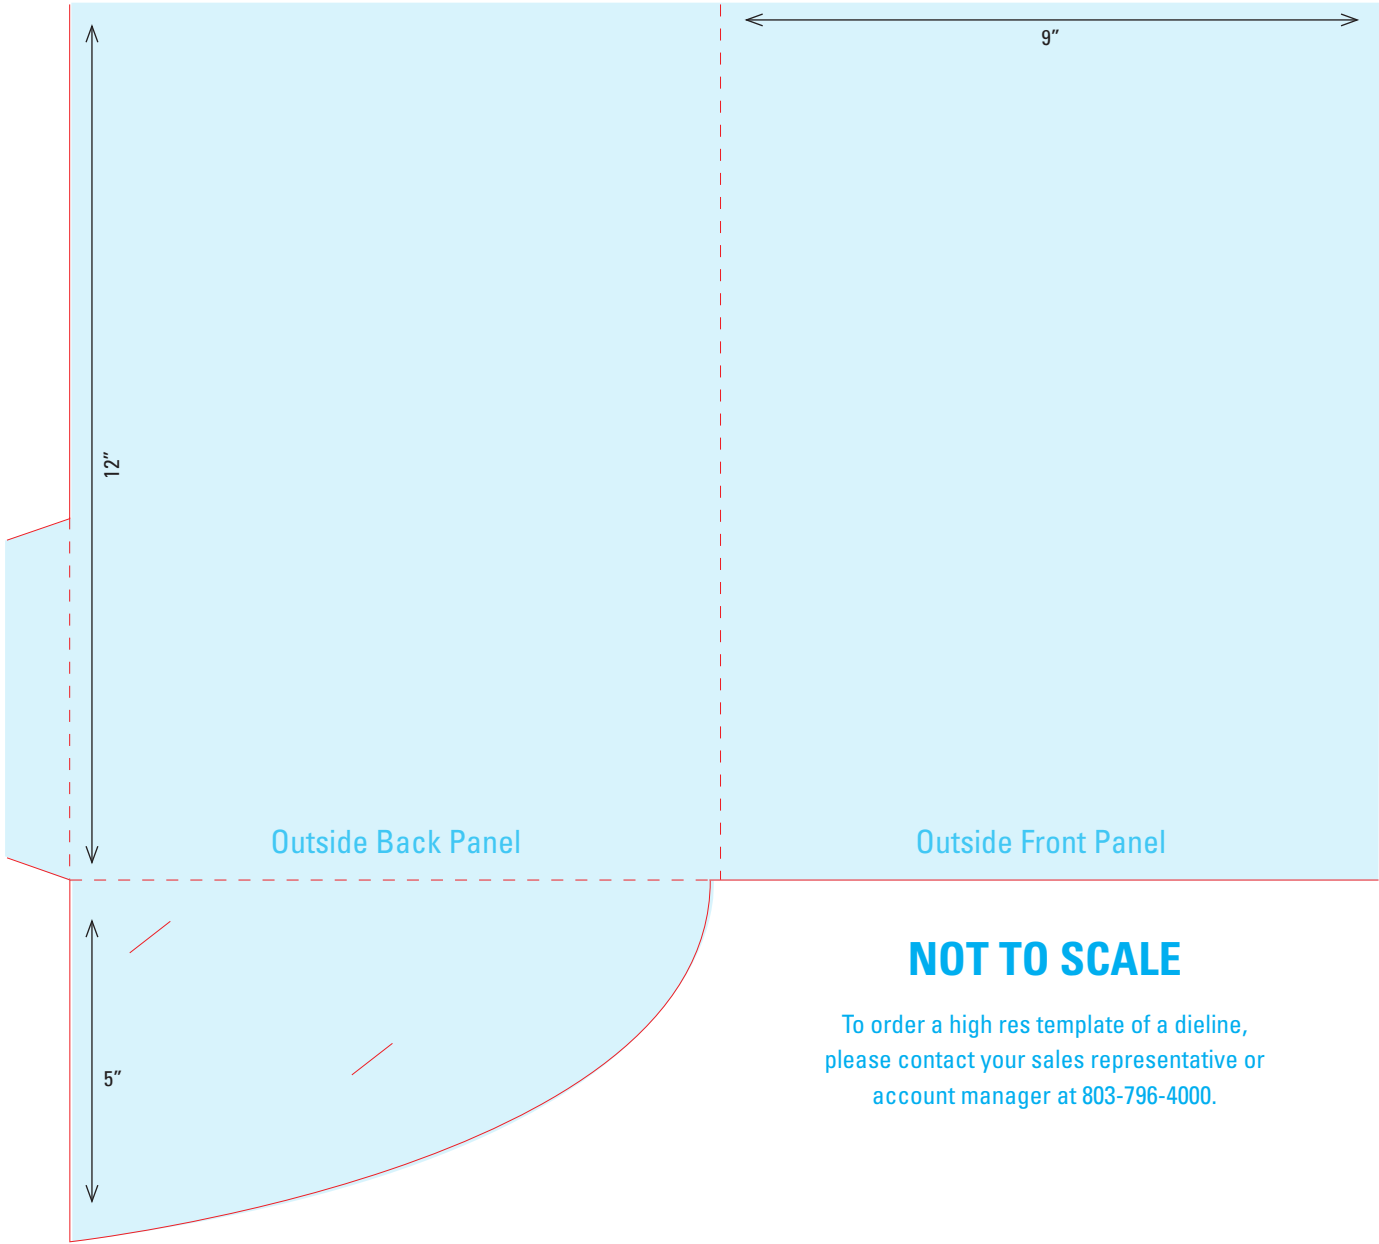

DIELINE 12
9" x 12" Pocket Folder
One 5" Rounded Right Pocket
with Business Card Slits

DIELINE 13
9" x 11-1/2" Pocket Folder
One 7" Right Pocket

DIELINE 14
8-3/4" x 11-1/4" Pocket Folder
One 4" Right Pocket