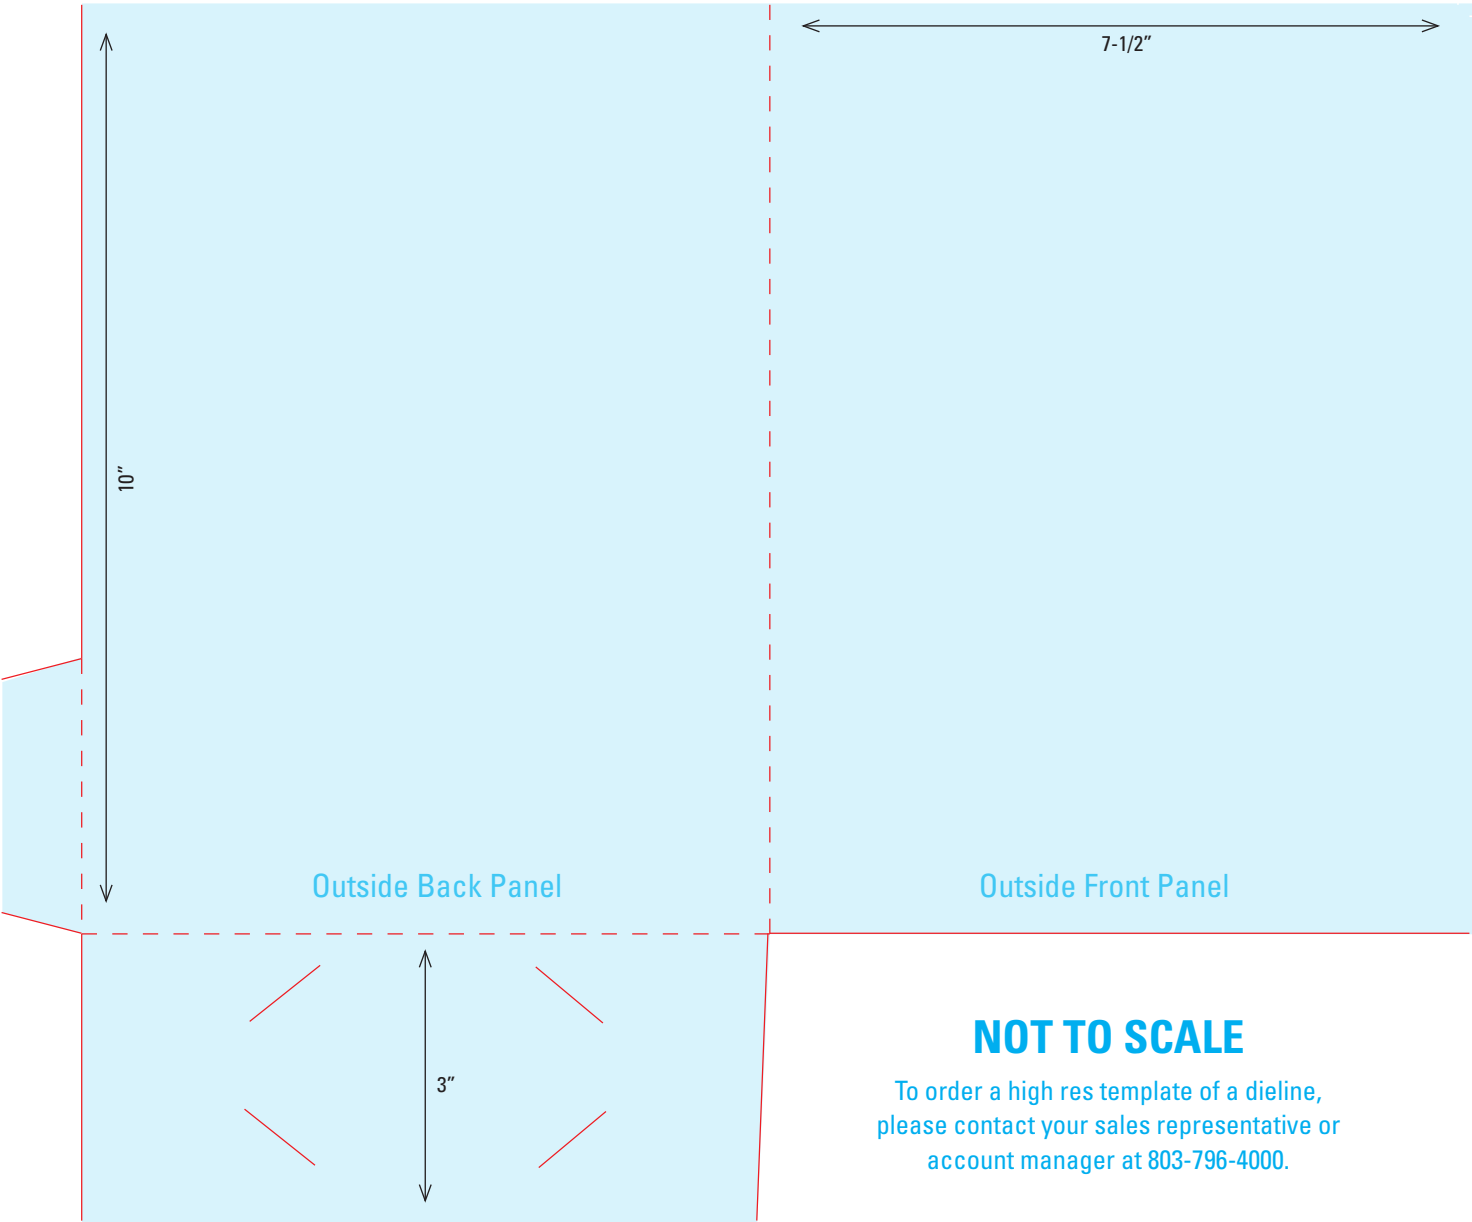

DIELINE 3

7-1/2" x 10" Pocket Folder
One 3" Right Pocket with
Business Card Slits

NOT TO SCALE

To order a high res template of a dieline,
please contact your sales representative or
account manager at 803-796-4000.