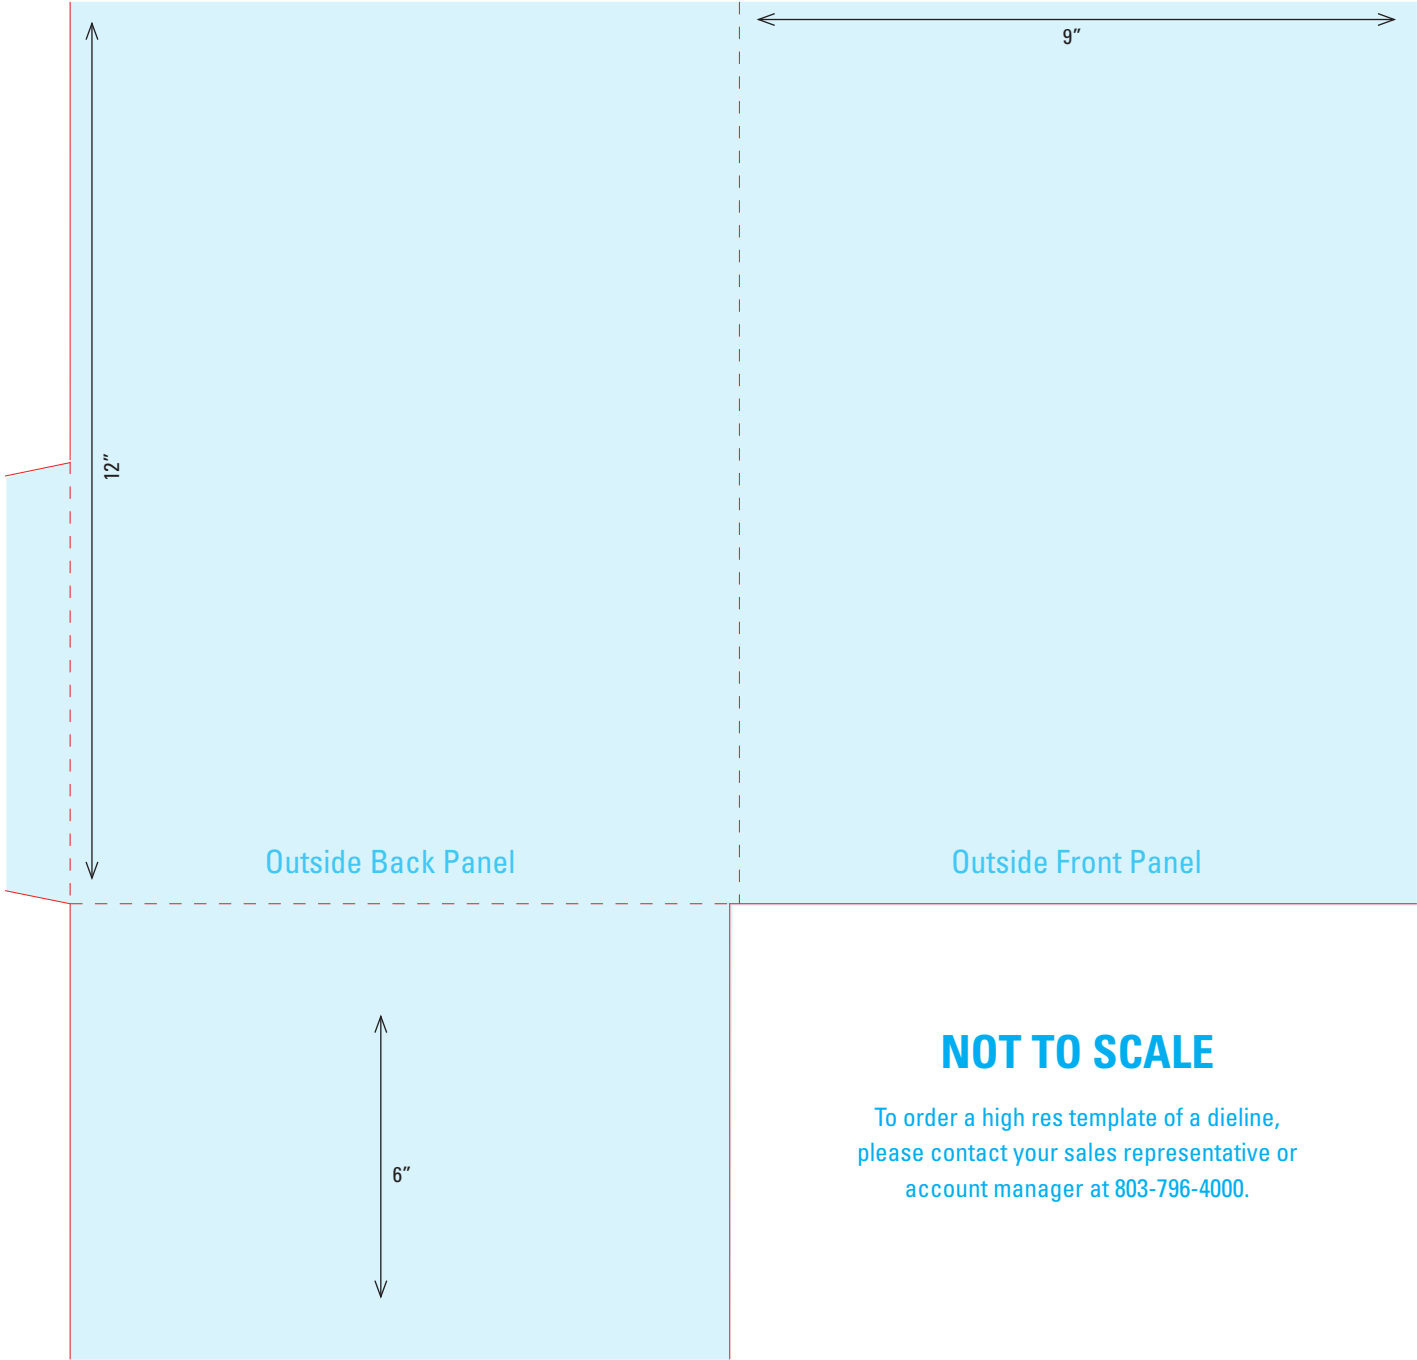

DIELINE 4
9" x 12" Pocket Folder
One 6" Right Pocket

NOT TO SCALE

To order a high res template of a dieline,
please contact your sales representative or
account manager at 803-796-4000.