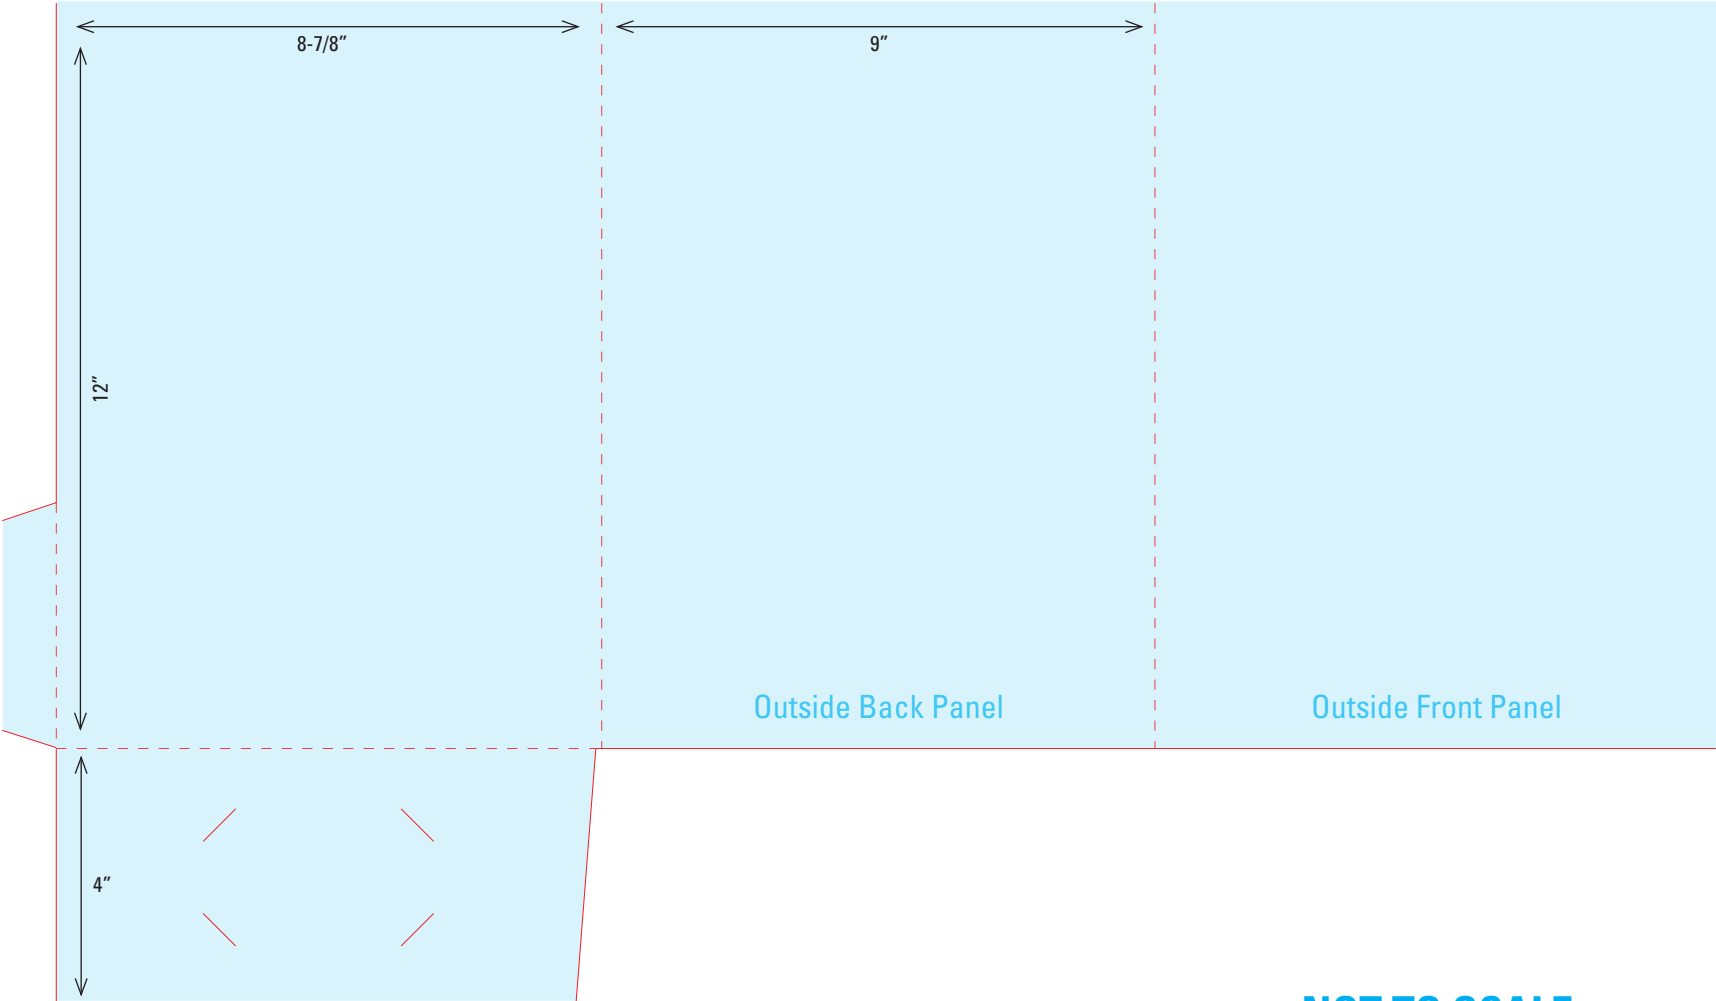

DIELINE 42

9" x 12" Three Panel Pocket Folder
One 4" Right Pocket with Business
Card Slits

NOT TO SCALE

To order a high res template of a dieline,
please contact your sales representative or
account manager at 803-796-4000.