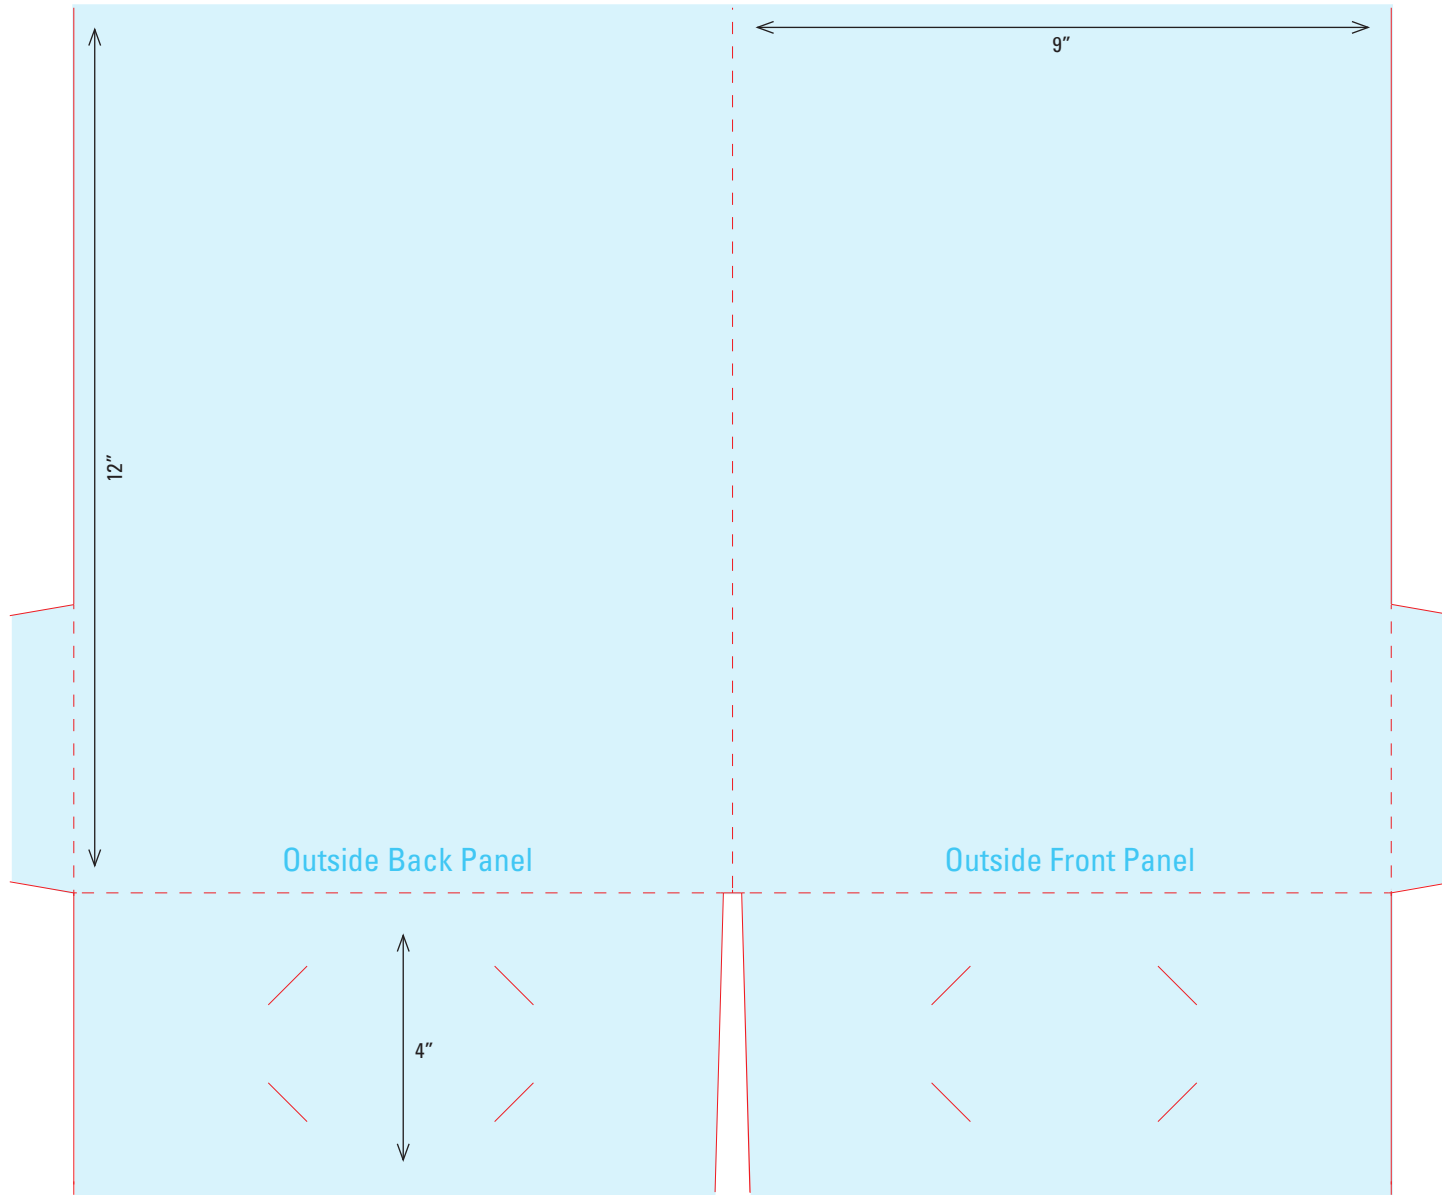

DIELINE 21
9" x 12" Pocket Folder
Two 4" Pockets with
Business Card Slits

NOT TO SCALE

To order a high res template of a dieline,
please contact your sales representative or
account manager at 803-796-4000.

A4B - 1" V-Cut
PGM 07PRP381
PPI 39411

A3 - 1/2" V-Cut
PGM 06PRP283
PPI 34287