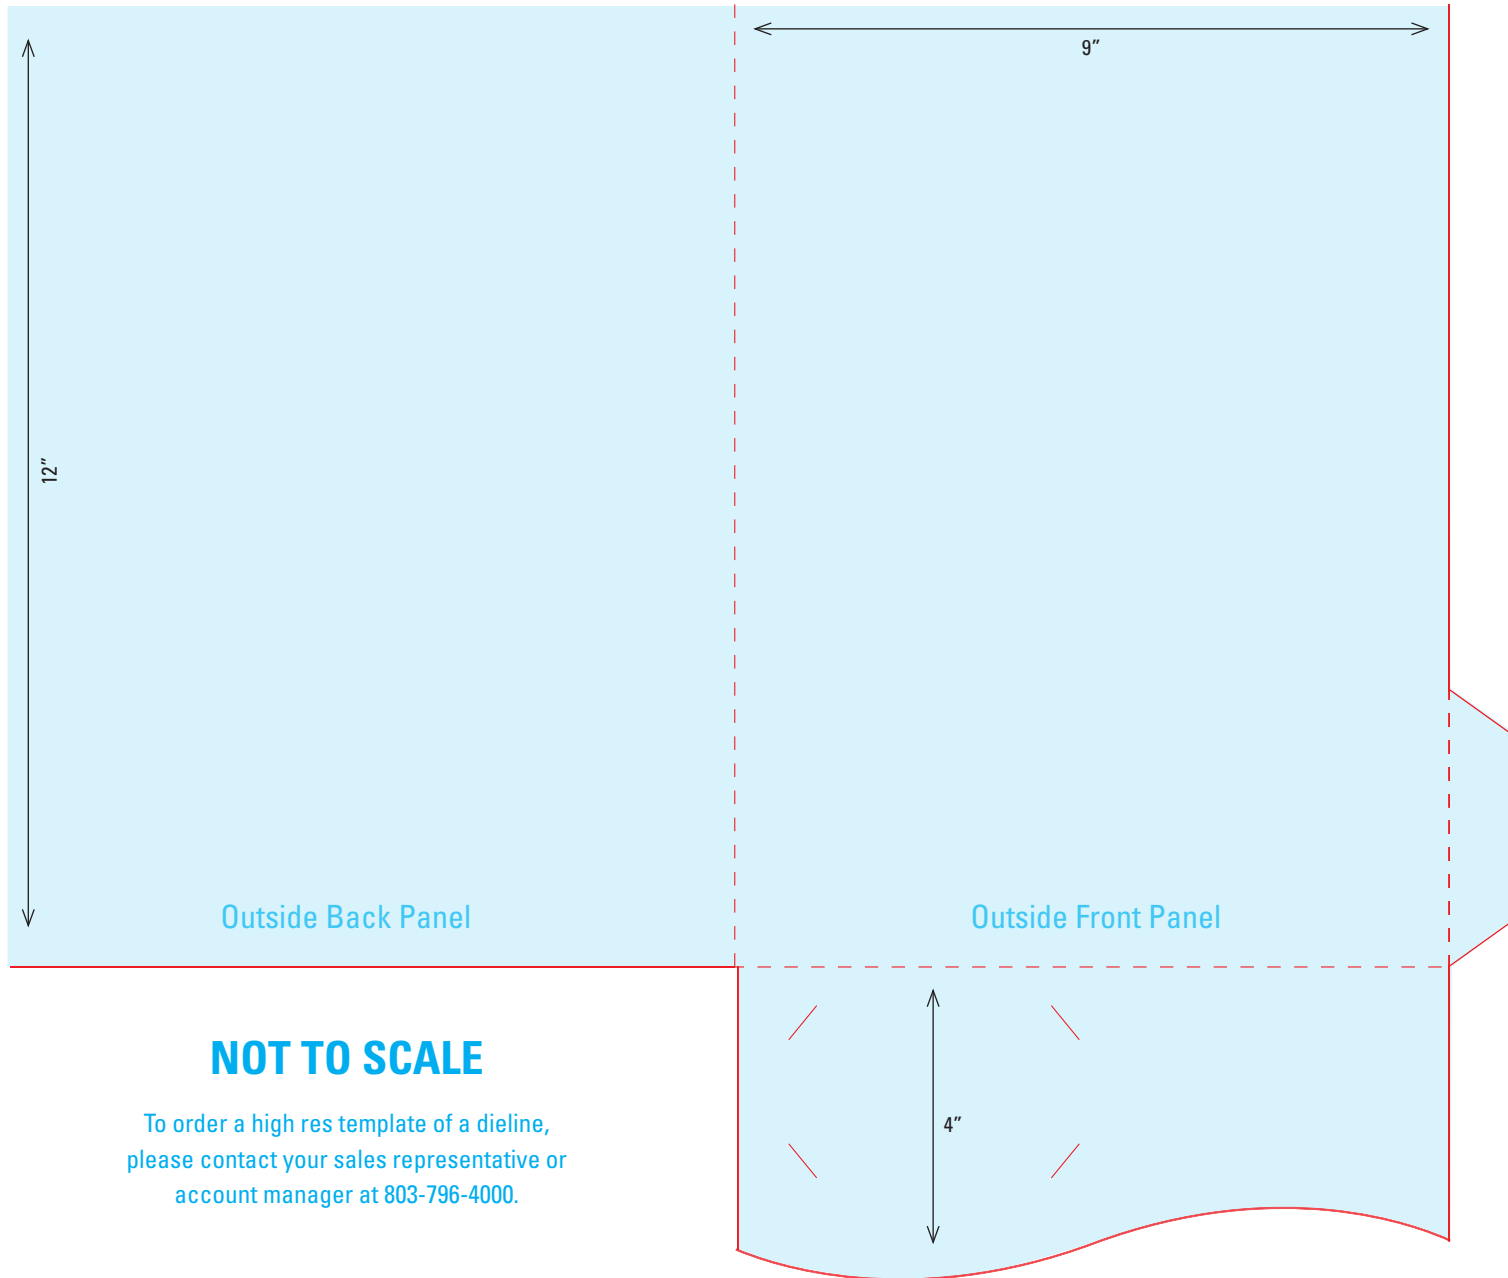

DIELINE 2

9" x 12" Pocket Folder
One 4" Wave Left Pocket
with Business Card Slits

NOT TO SCALE

To order a high res template of a dieline,
please contact your sales representative or
account manager at 803-796-4000.