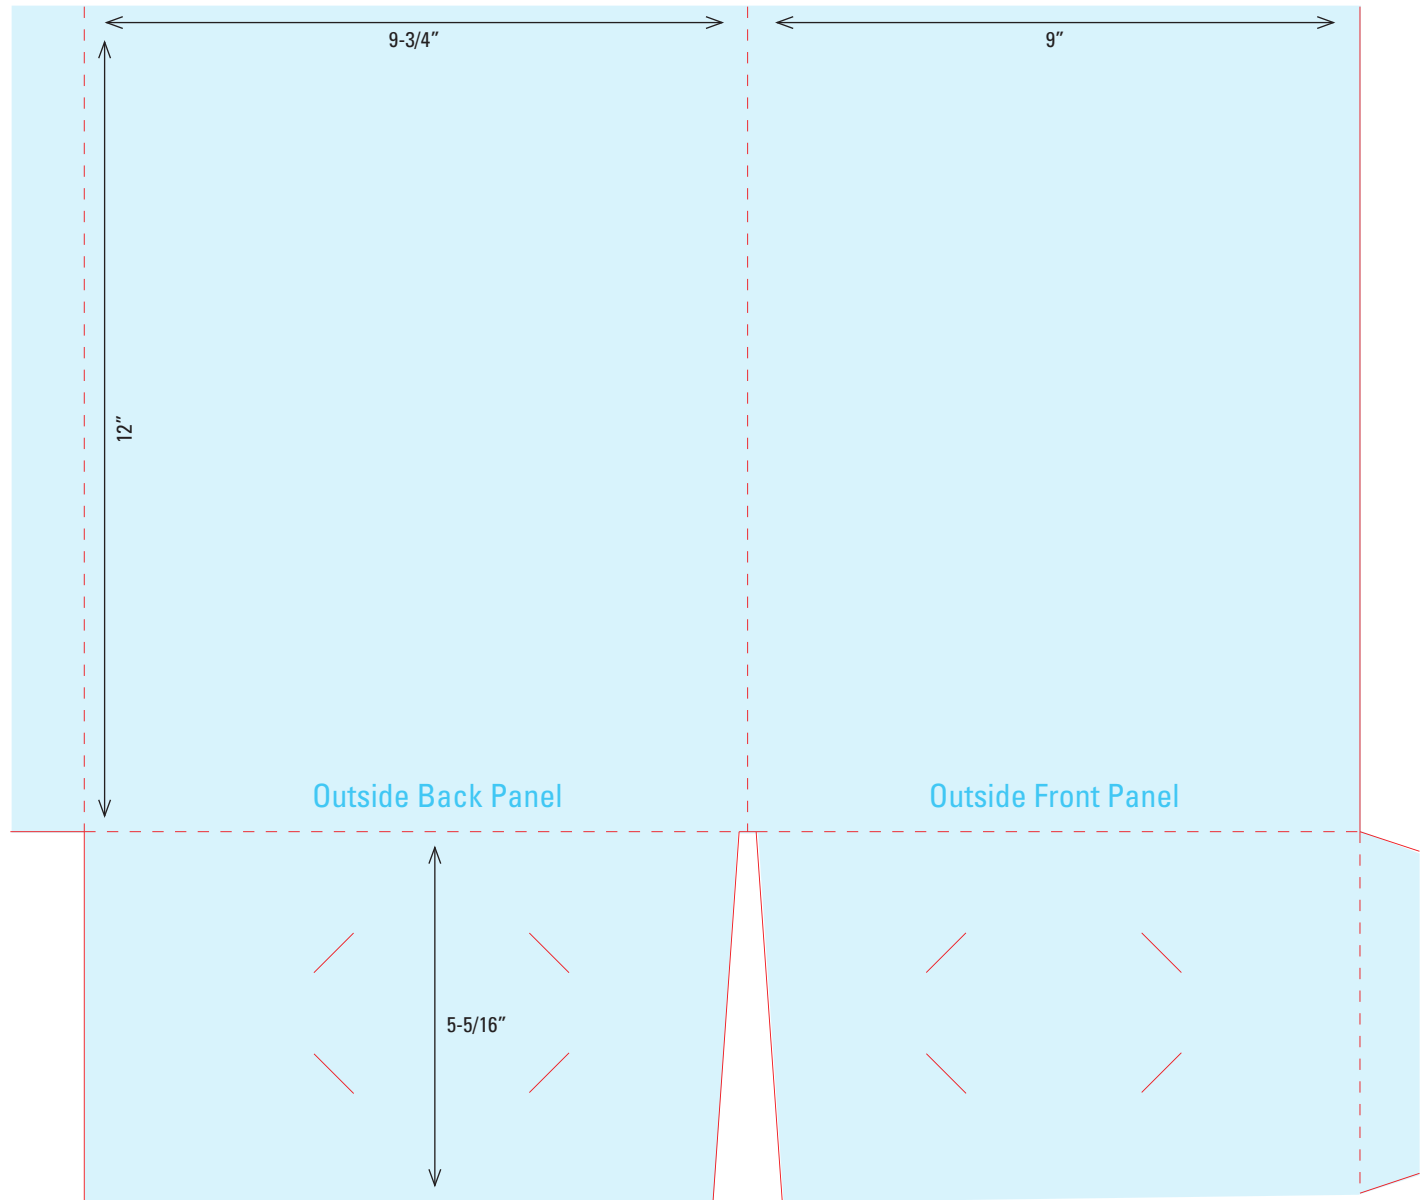

DIELINE 35

9-3/4" x 12" Pocket Folder
Two 5-5/16" Wide "V" Angle Pockets
Re-Inforced Back Cover Edge
Business Card Slits
Front Cover Short Folds

NOT TO SCALE

To order a high res template of a dieline,
please contact your sales representative or
account manager at 803-796-4000.