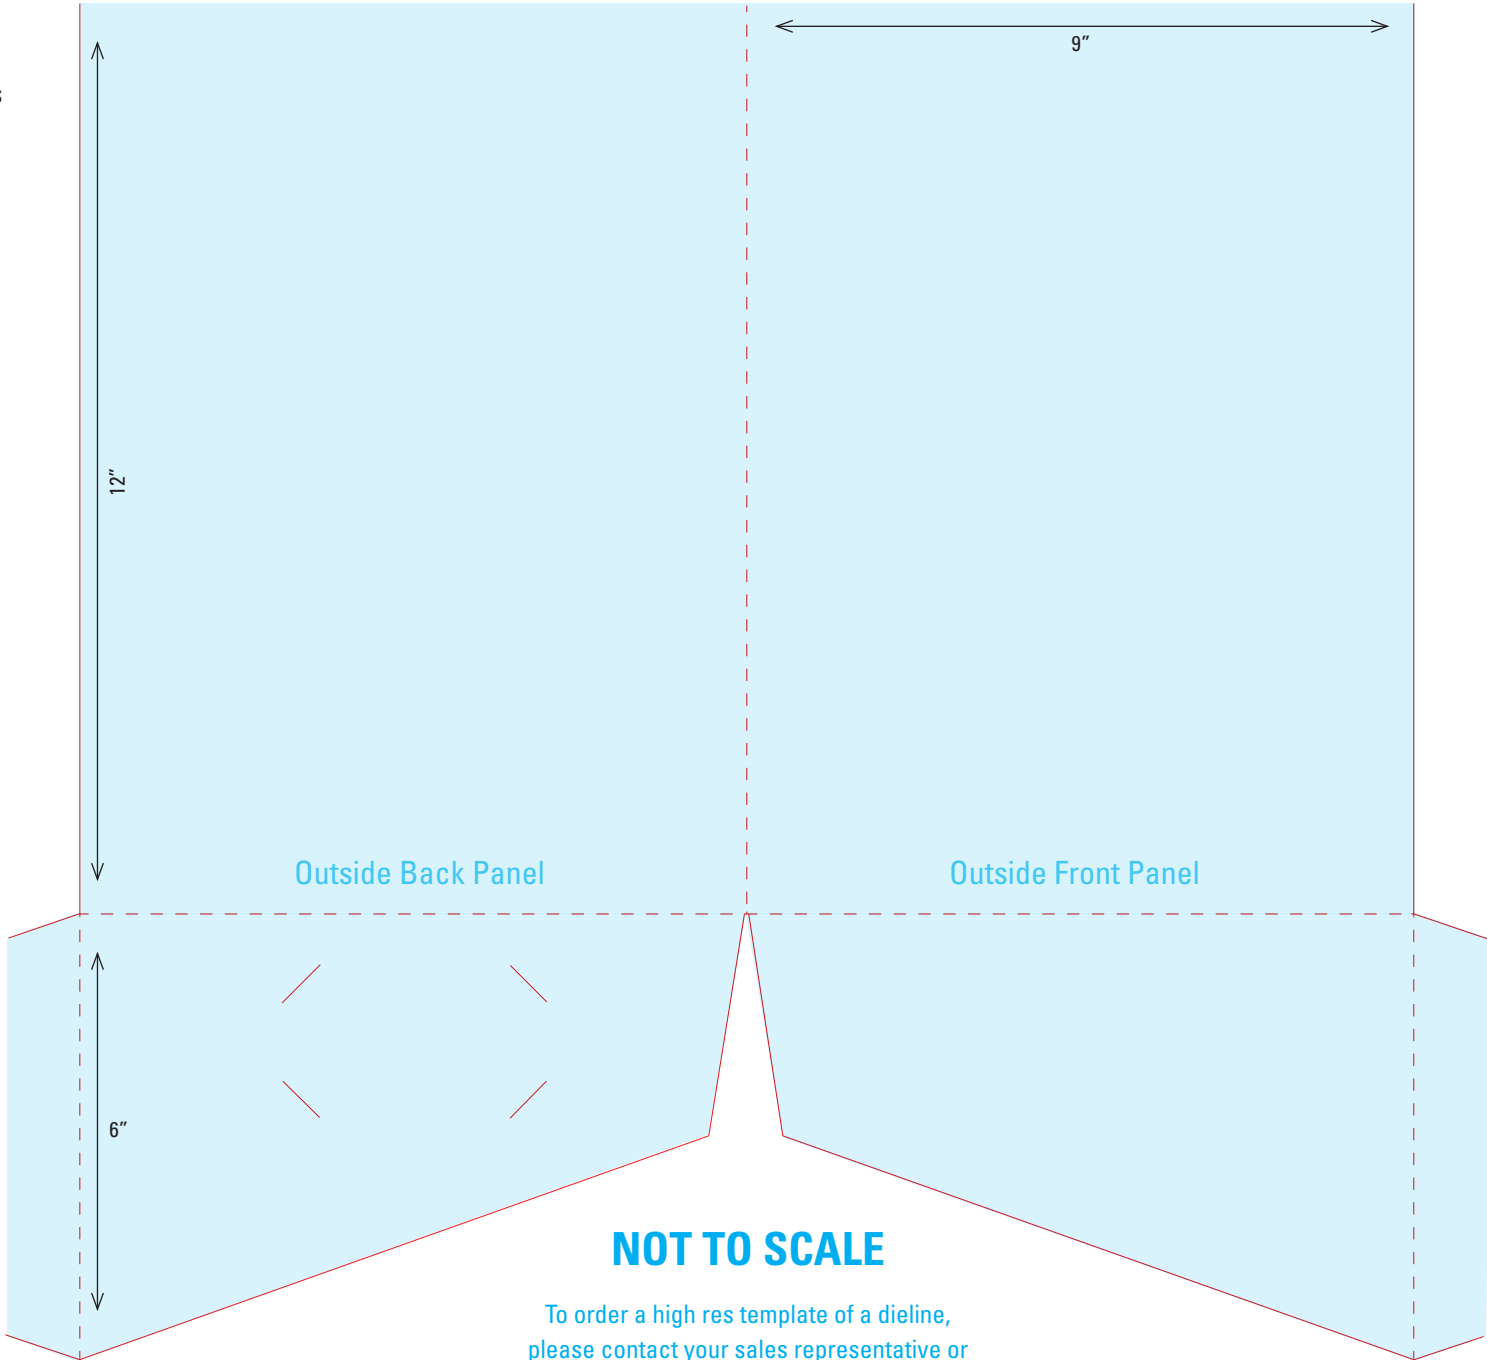

DIELINE 25

9" x 12" Pocket Folder
Two 6" Angled Pockets
Right Pocket Business Card Slits