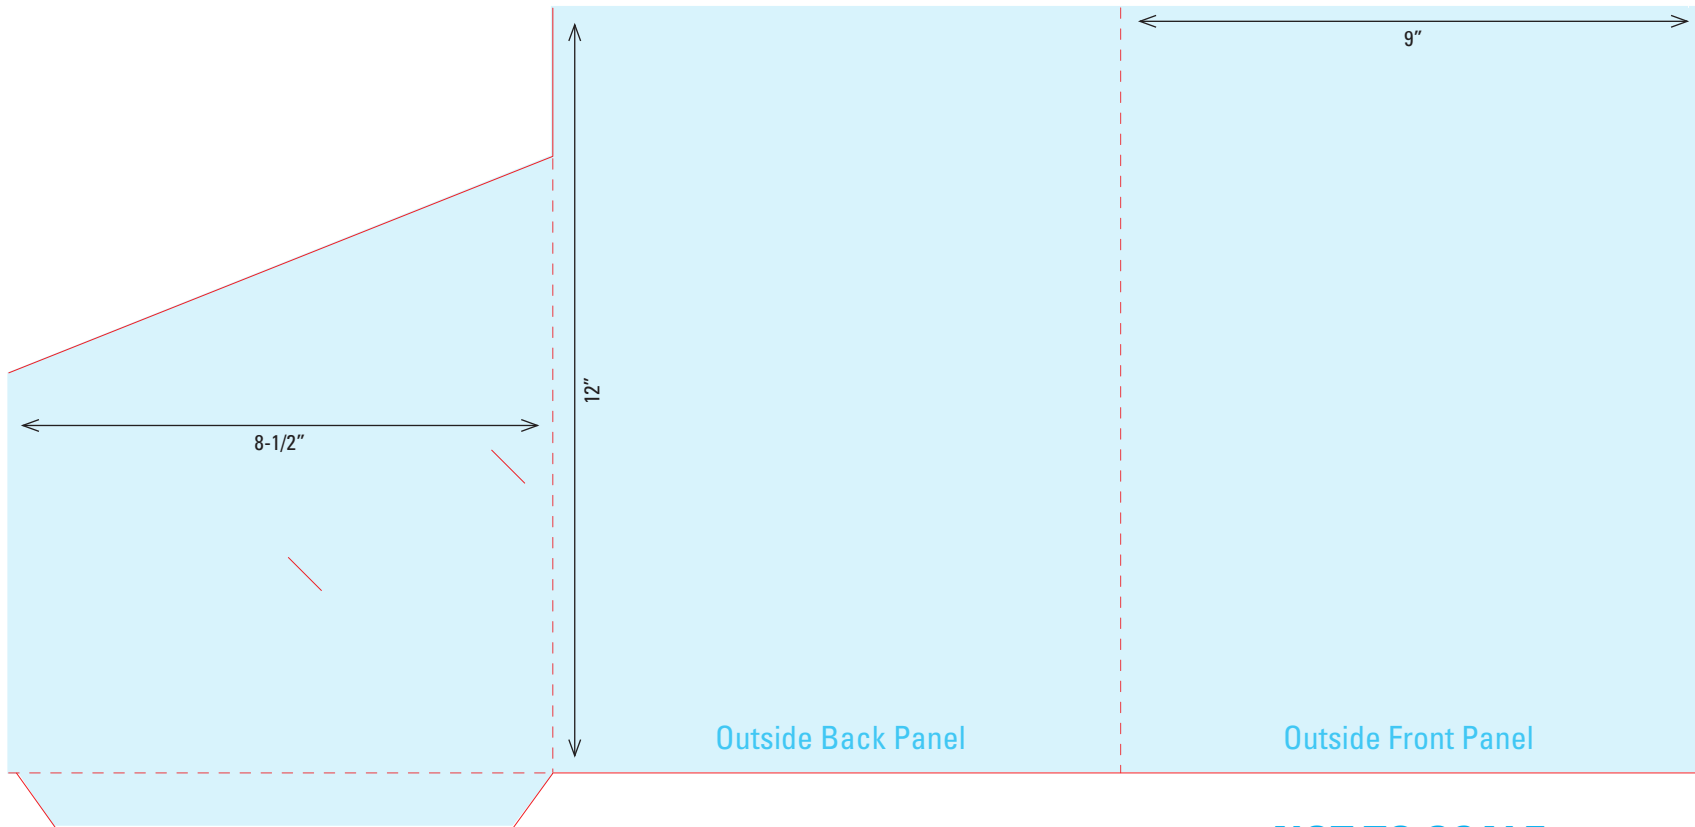

DIELINE 39

9" x 12" Pocket Folder

One 8-1/2" Vertical Angled Pocket
with Business Card Slits

NOT TO SCALE

To order a high res template of a dieline,
please contact your sales representative or
account manager at 803-796-4000.