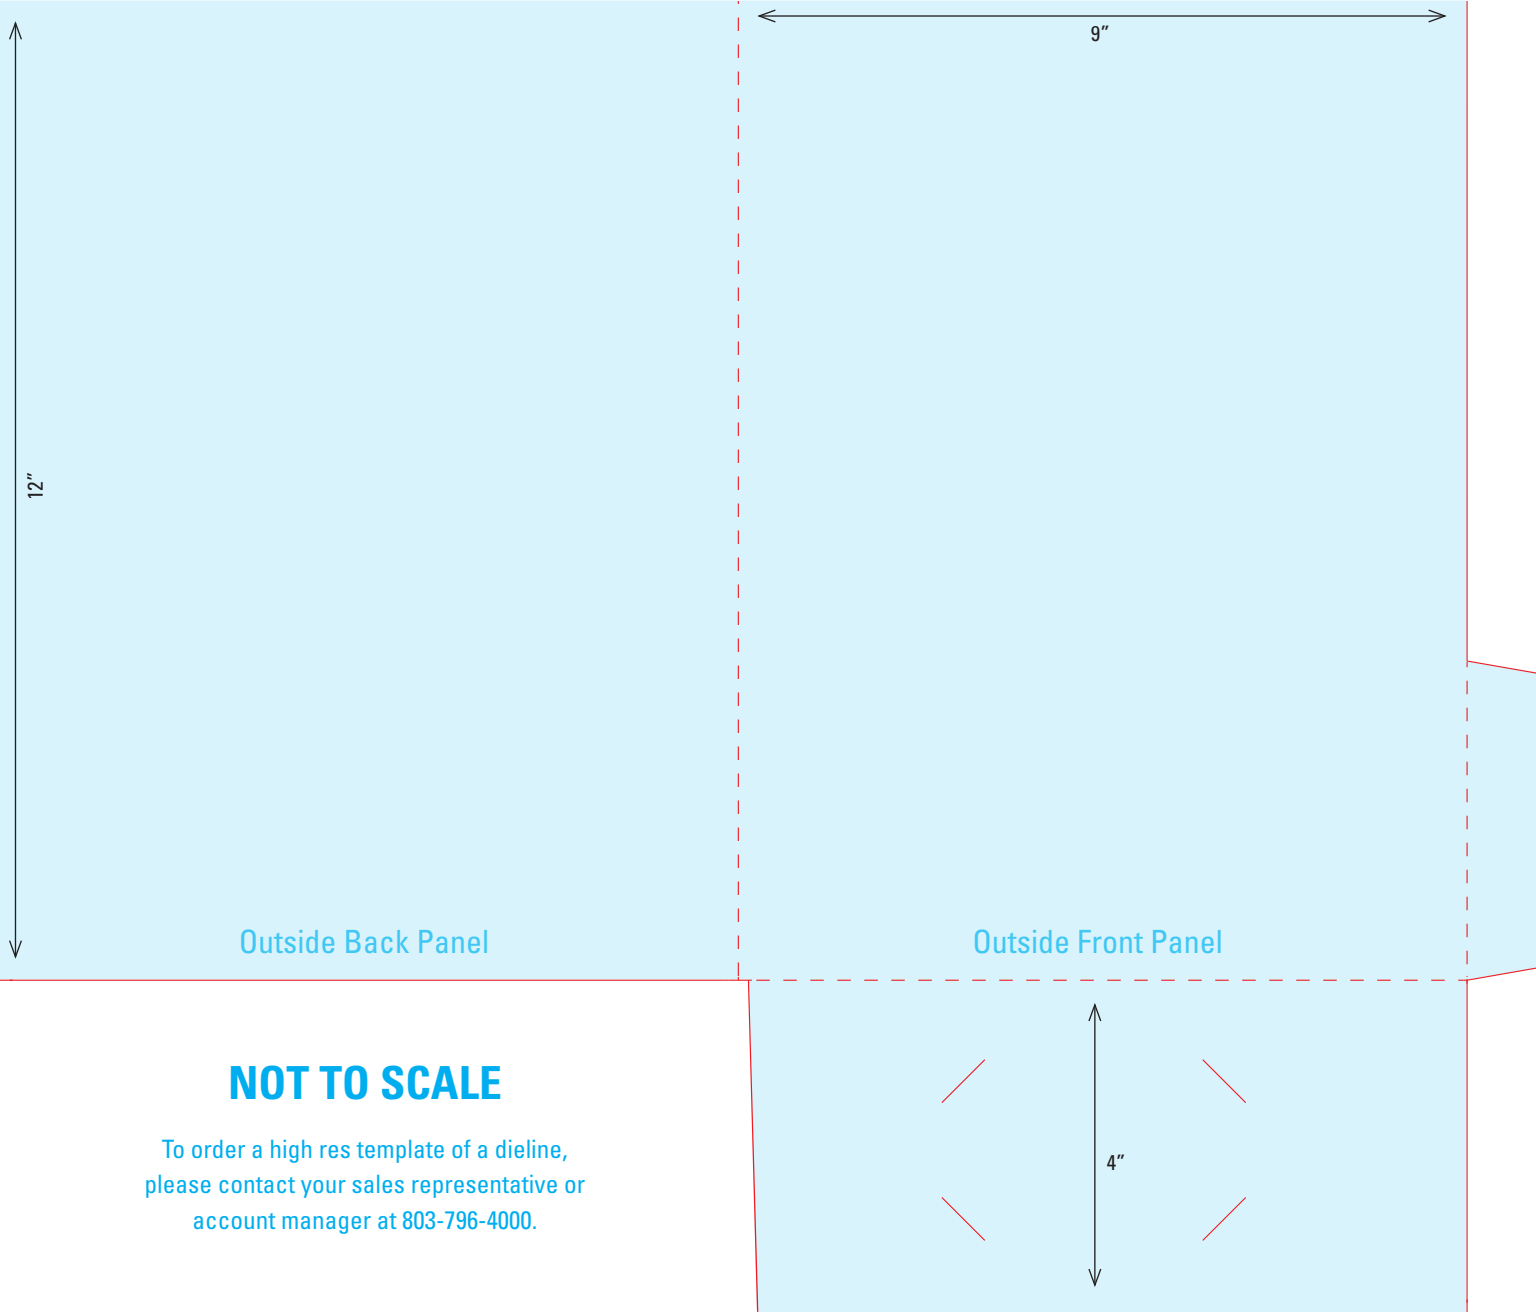

DIELINE 1
9" x 12" Pocket Folder
One 4" Left Pocket with
Business Card Slits