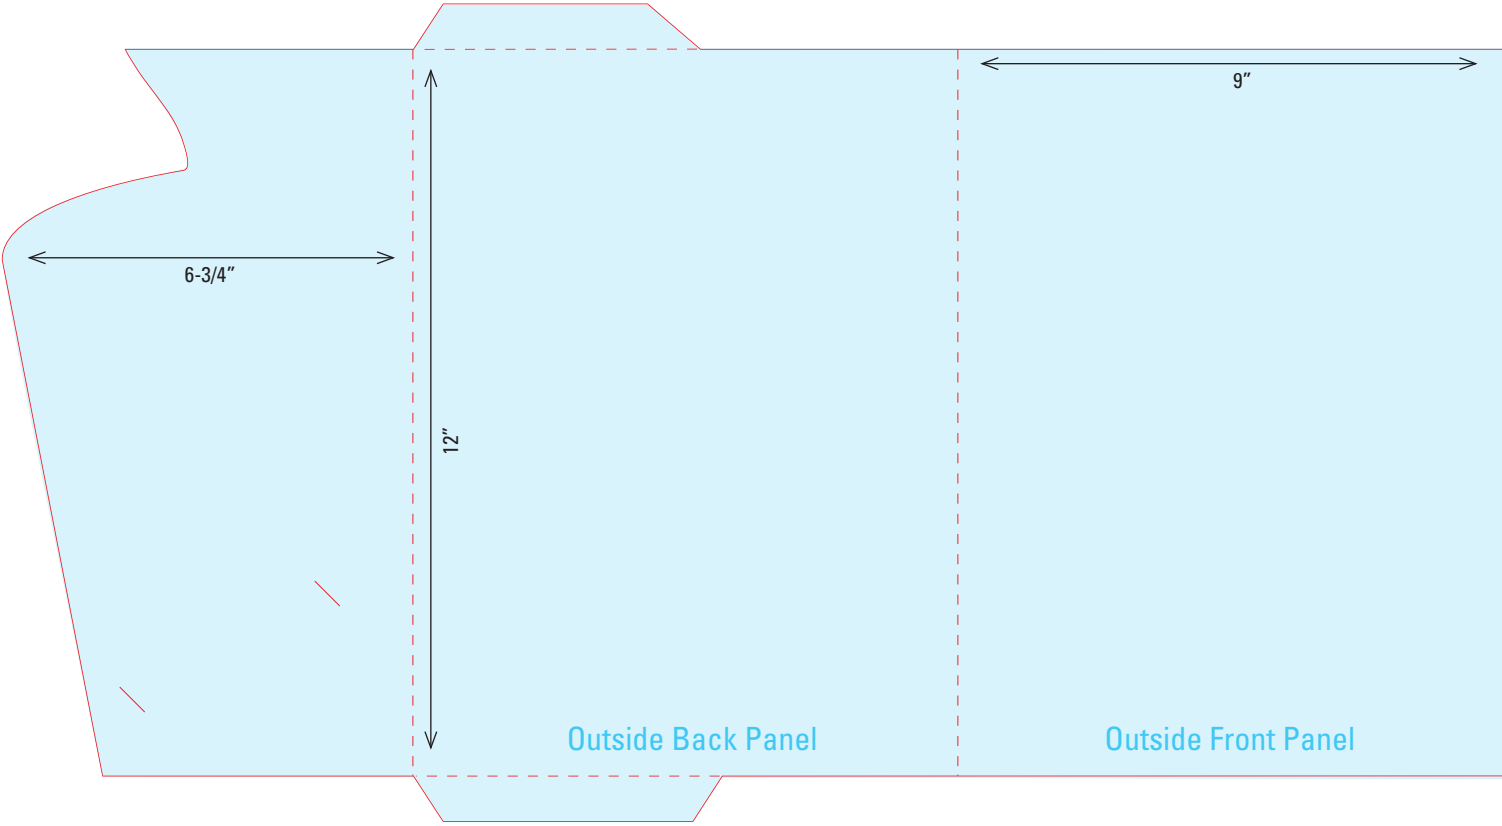

DIELINE 40

9" x 12" Pocket Folder
6-3/4" Vertical Fancy Cut Right
Pocket with Business Card Slits

NOT TO SCALE

To order a high res template of a dieline,
please contact your sales representative or
account manager at 803-796-4000.