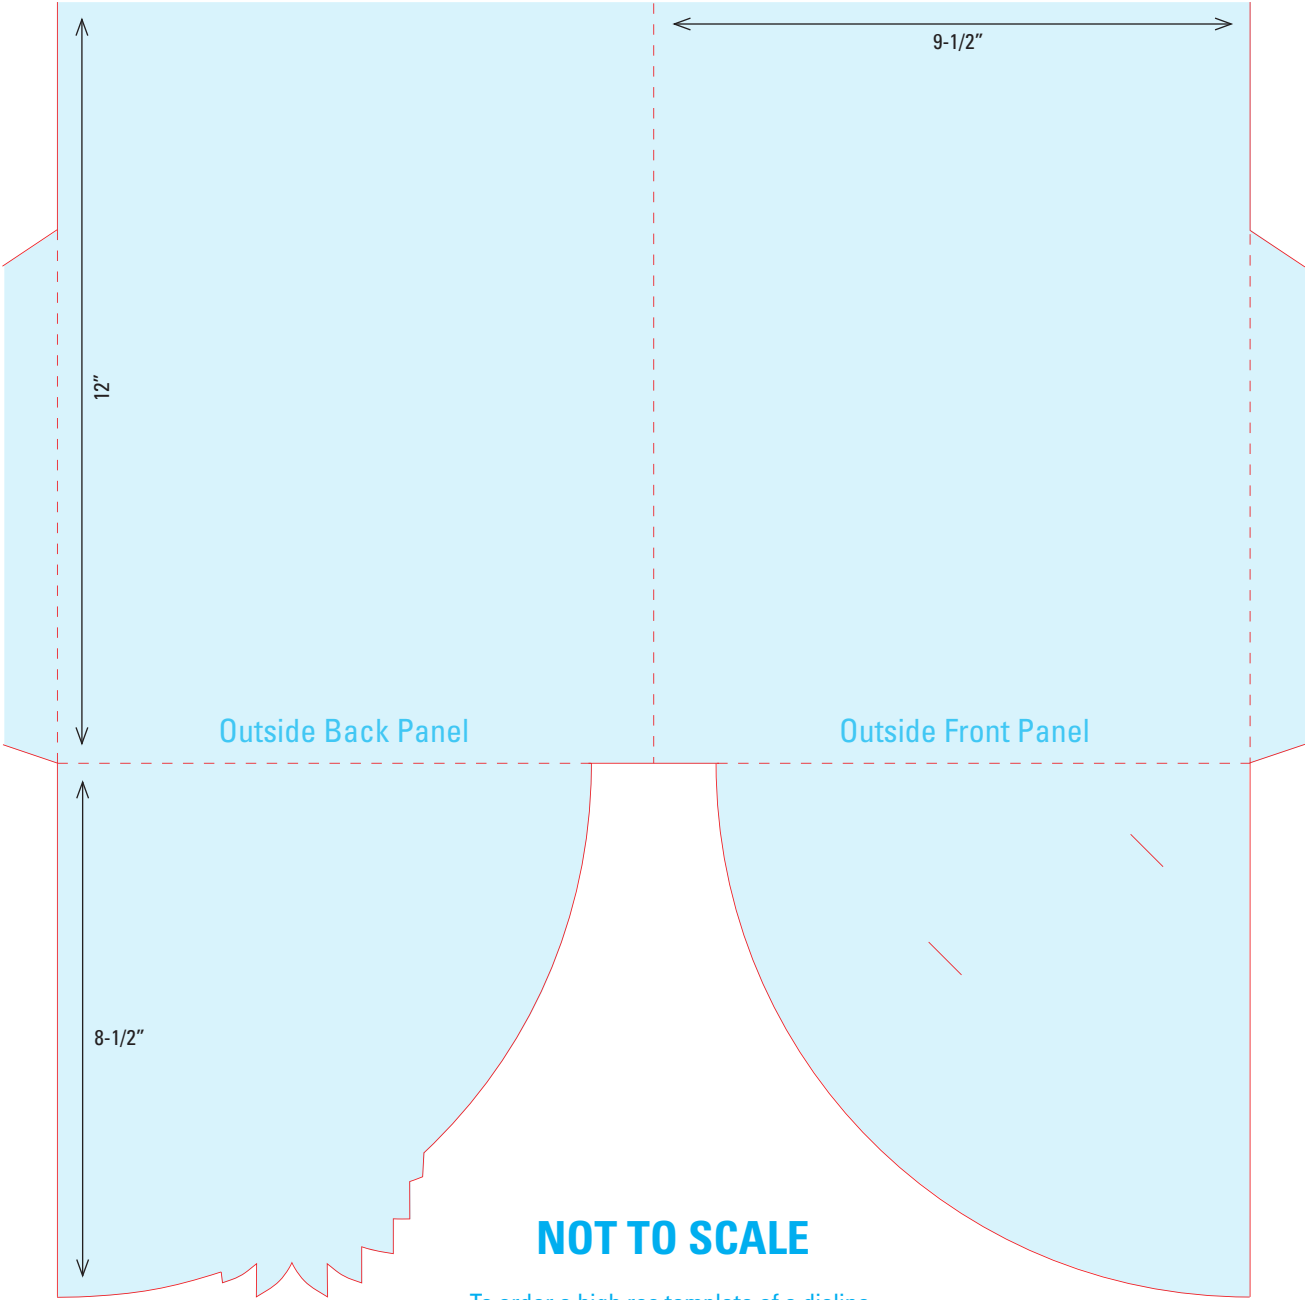

DIELINE 33

9-1/2" x 12" Pocket Folder
8-1/2" Fancy Cut Right Pocket
8-1/2" Left Round Pocket with
Business Card Slits

To order a high res template of a dieline,
please contact your sales representative or
account manager at 803-796-4000.