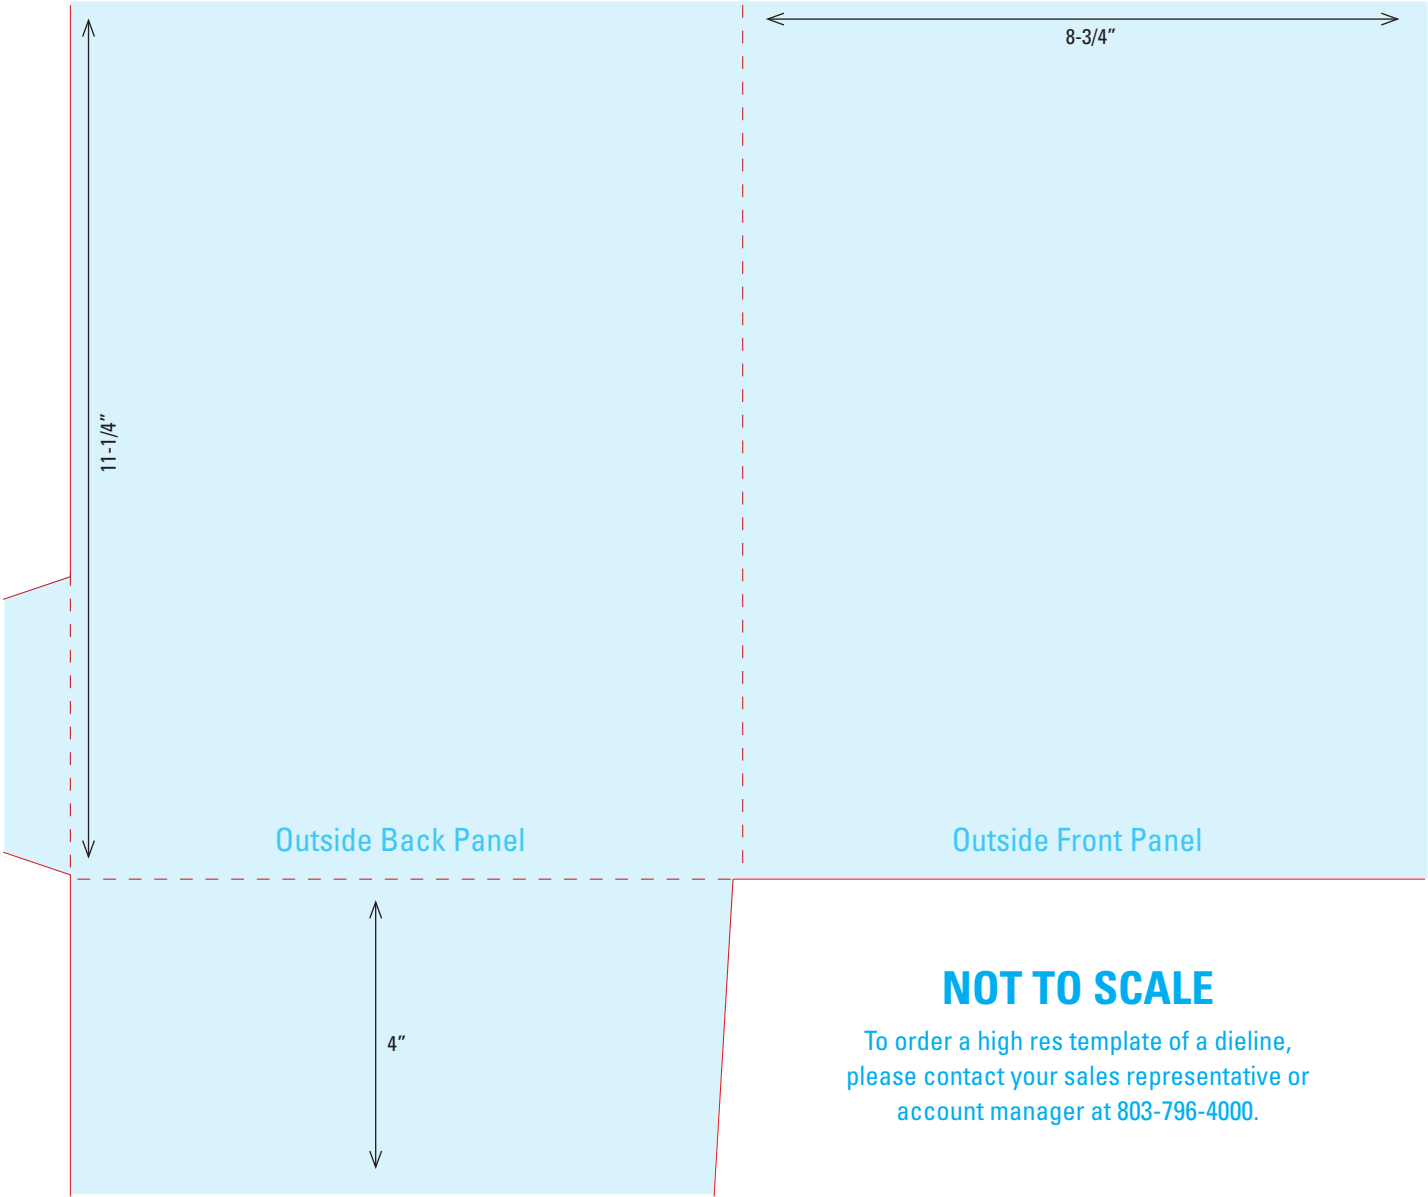

DIELINE 12
9" x 12" Pocket Folder
One 5" Rounded Right Pocket
with Business Card Slits

DIELINE 13
9" x 11-1/2" Pocket Folder
One 7" Right Pocket

DIELINE 14
8-3/4" x 11-1/4" Pocket Folder
One 4" Right Pocket