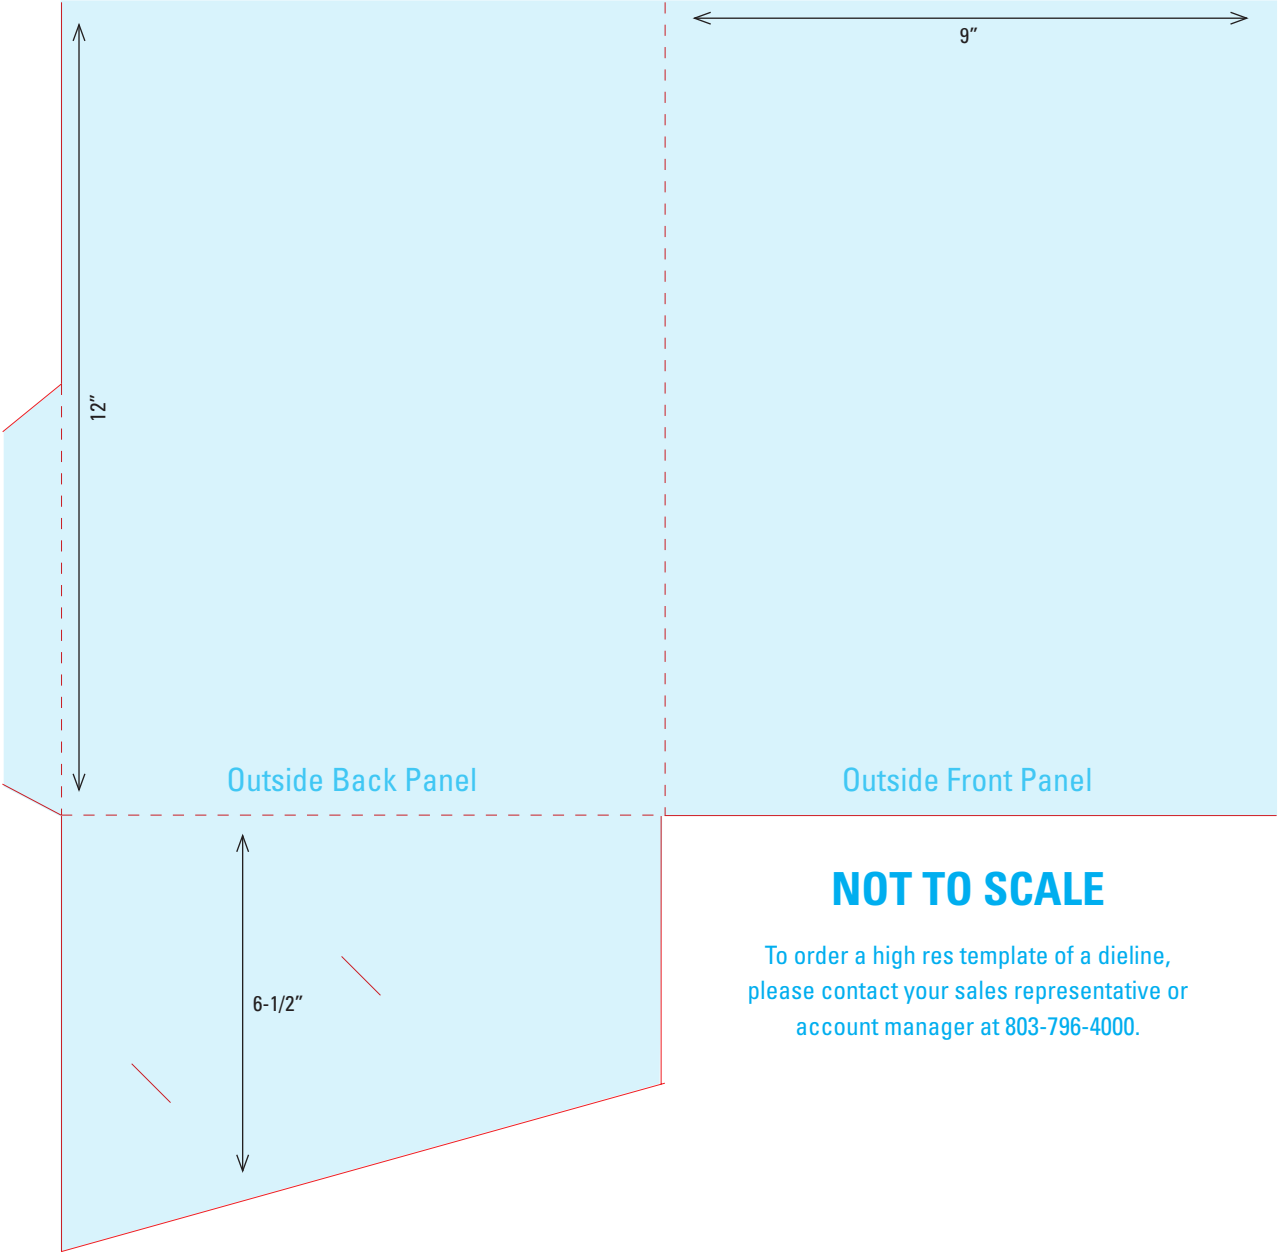

DIELINE 16

9" x 12" Pocket Folder
One 6-1/2" Angled Right Pocket
with Business Card Slits

NOT TO SCALE

To order a high res template of a dieline,
please contact your sales representative or
account manager at 803-796-4000.