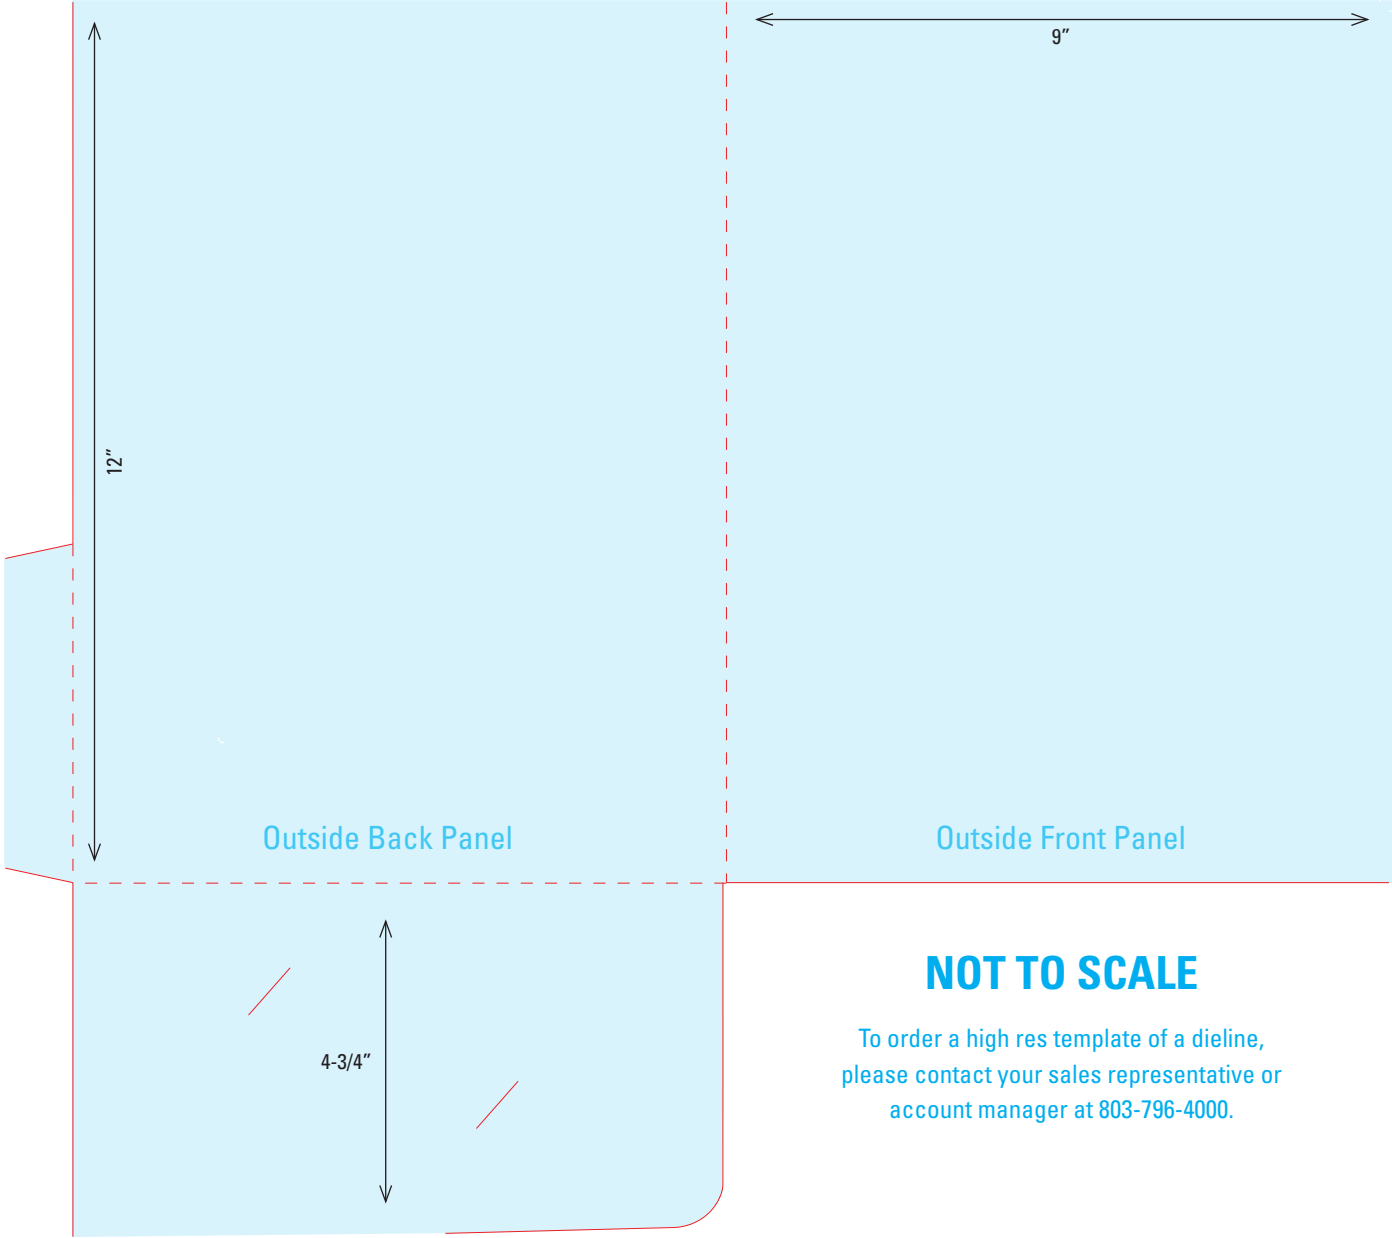

DIELINE 8

9" x 12" Pocket Folder
One 4-3/4" Rounded-Corner Right
Pocket with Business Card Slits

NOT TO SCALE

To order a high res template of a dieline,
please contact your sales representative or
account manager at 803-796-4000.