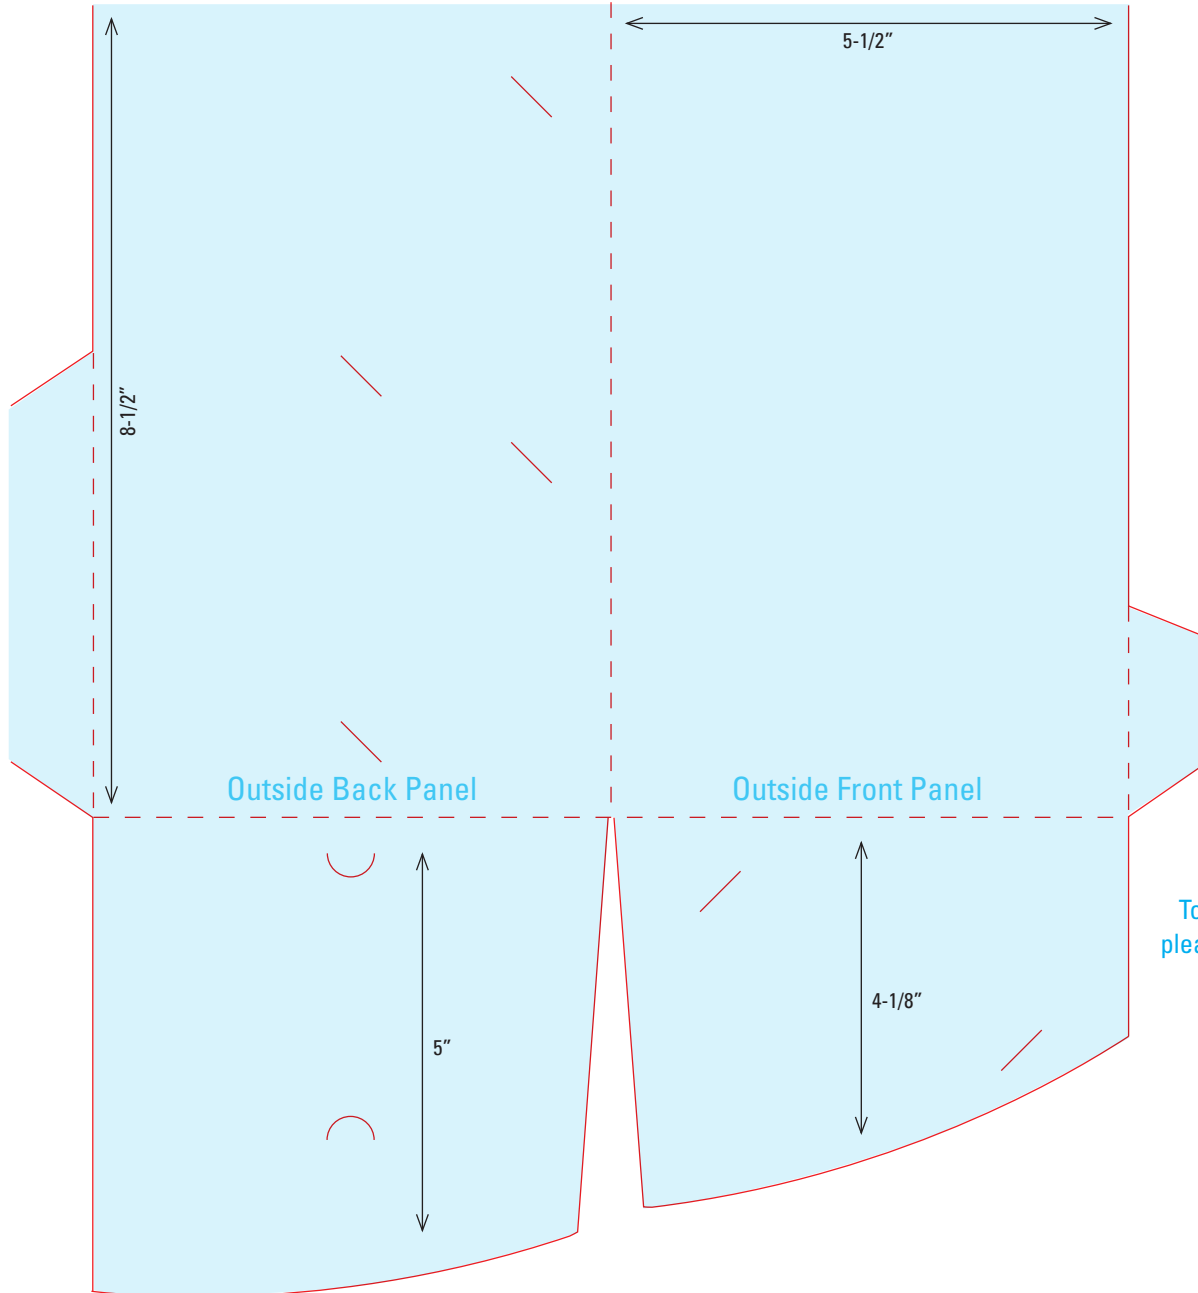

DIELINE 28

5-1/2" x 8-1/2" Pocket Folder

5" Right Curved Pocket with
Half-Moon Business Card Slits

4-1/8" Left Curved Pocket
with Business Card Slits

Two Sets of Business Card Slits
Back Cover

2-Up Die

NOT TO SCALE