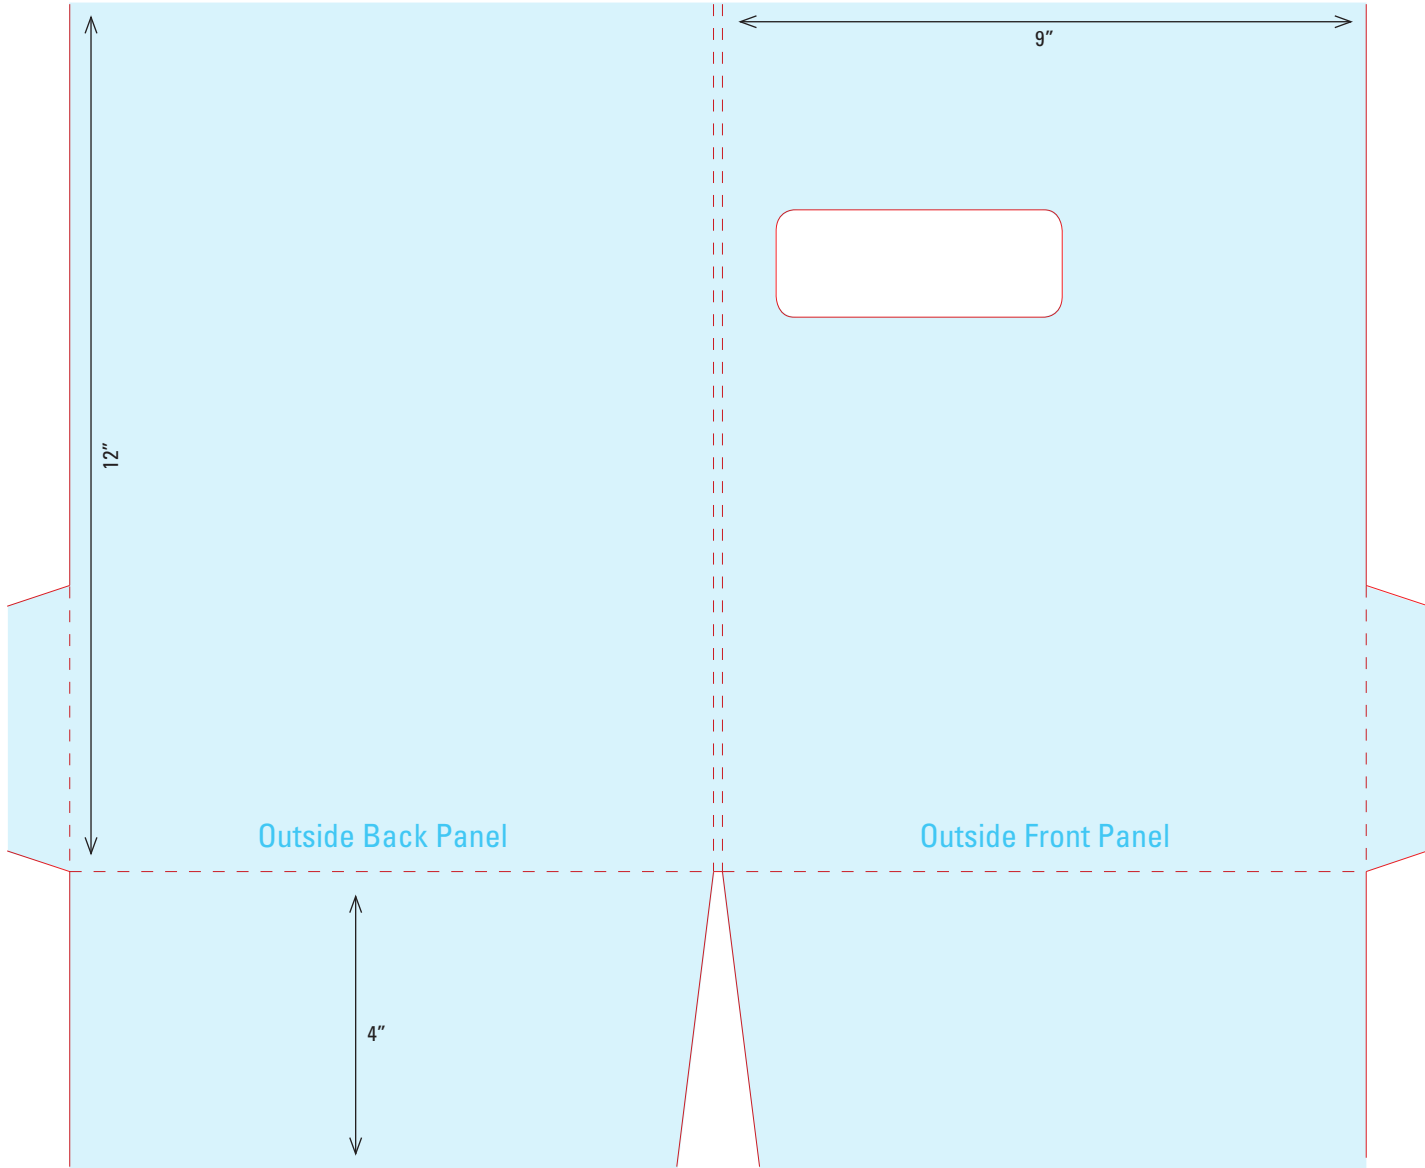

DIELINE 26

9" x 12" Pocket Folder
Two 4" Pockets
1/8" Box Spine
Window Front Cover

NOT TO SCALE

To order a high res template of a dieline,
please contact your sales representative or
account manager at 803-796-4000.