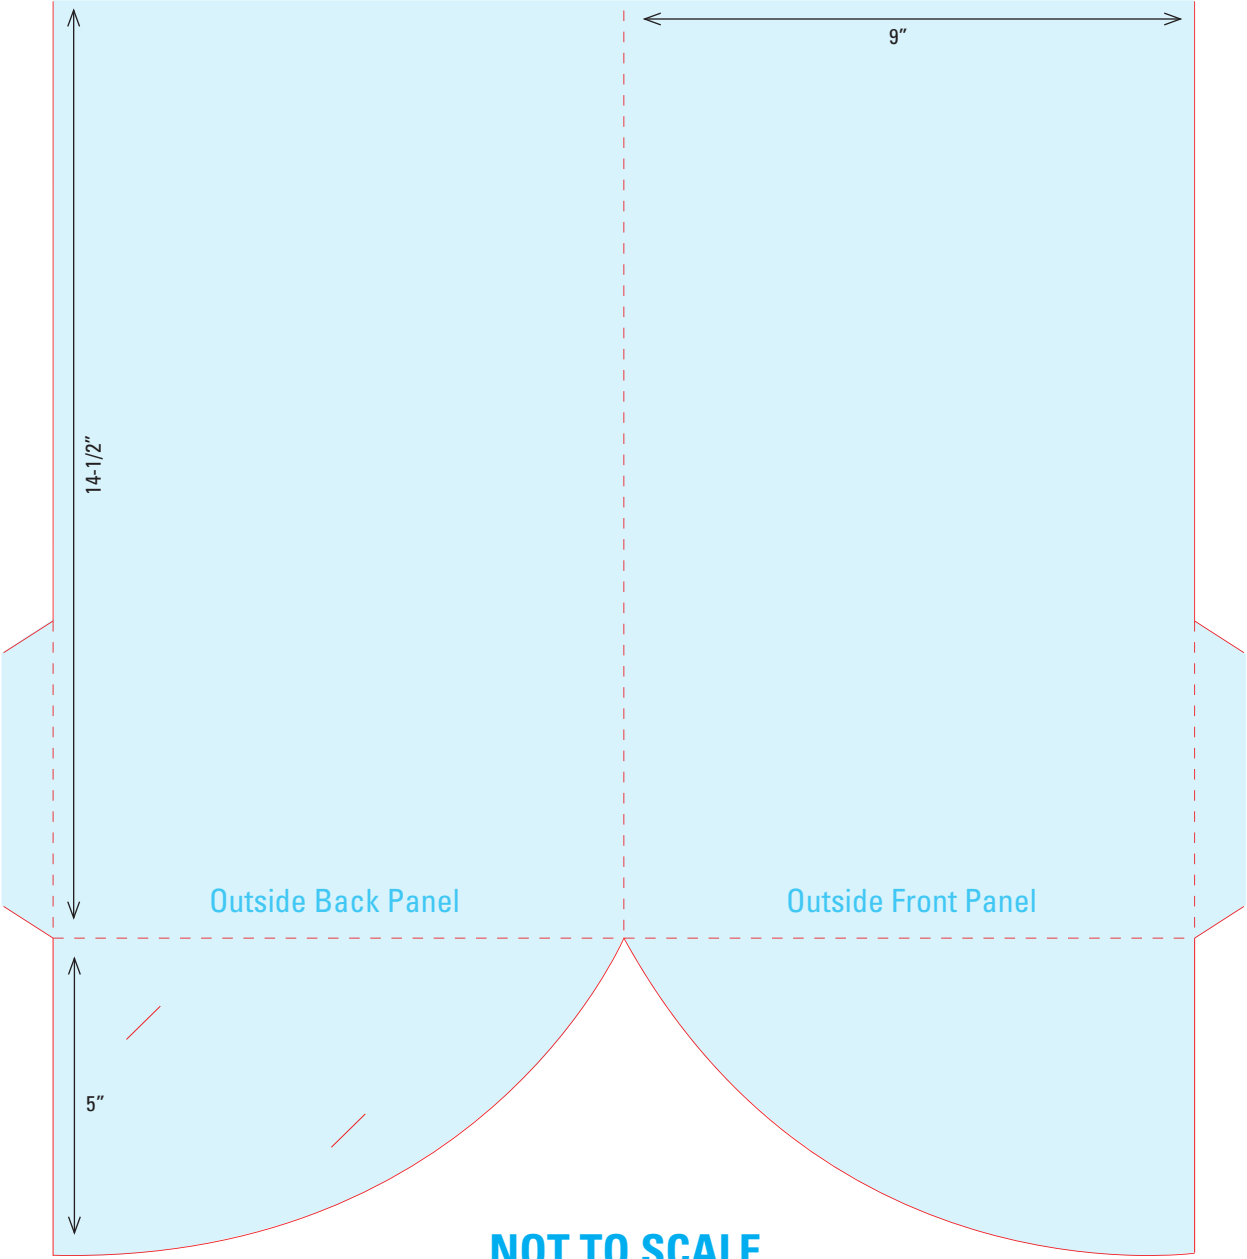

DIELINE 31
9" x 14-1/2" Pocket Folder
Two 5" Rounded Pockets with
Right Pocket Business Card Slits

NOT TO SCALE

To order a high res template of a dieline,
please contact your sales representative or
account manager at 803-796-4000.