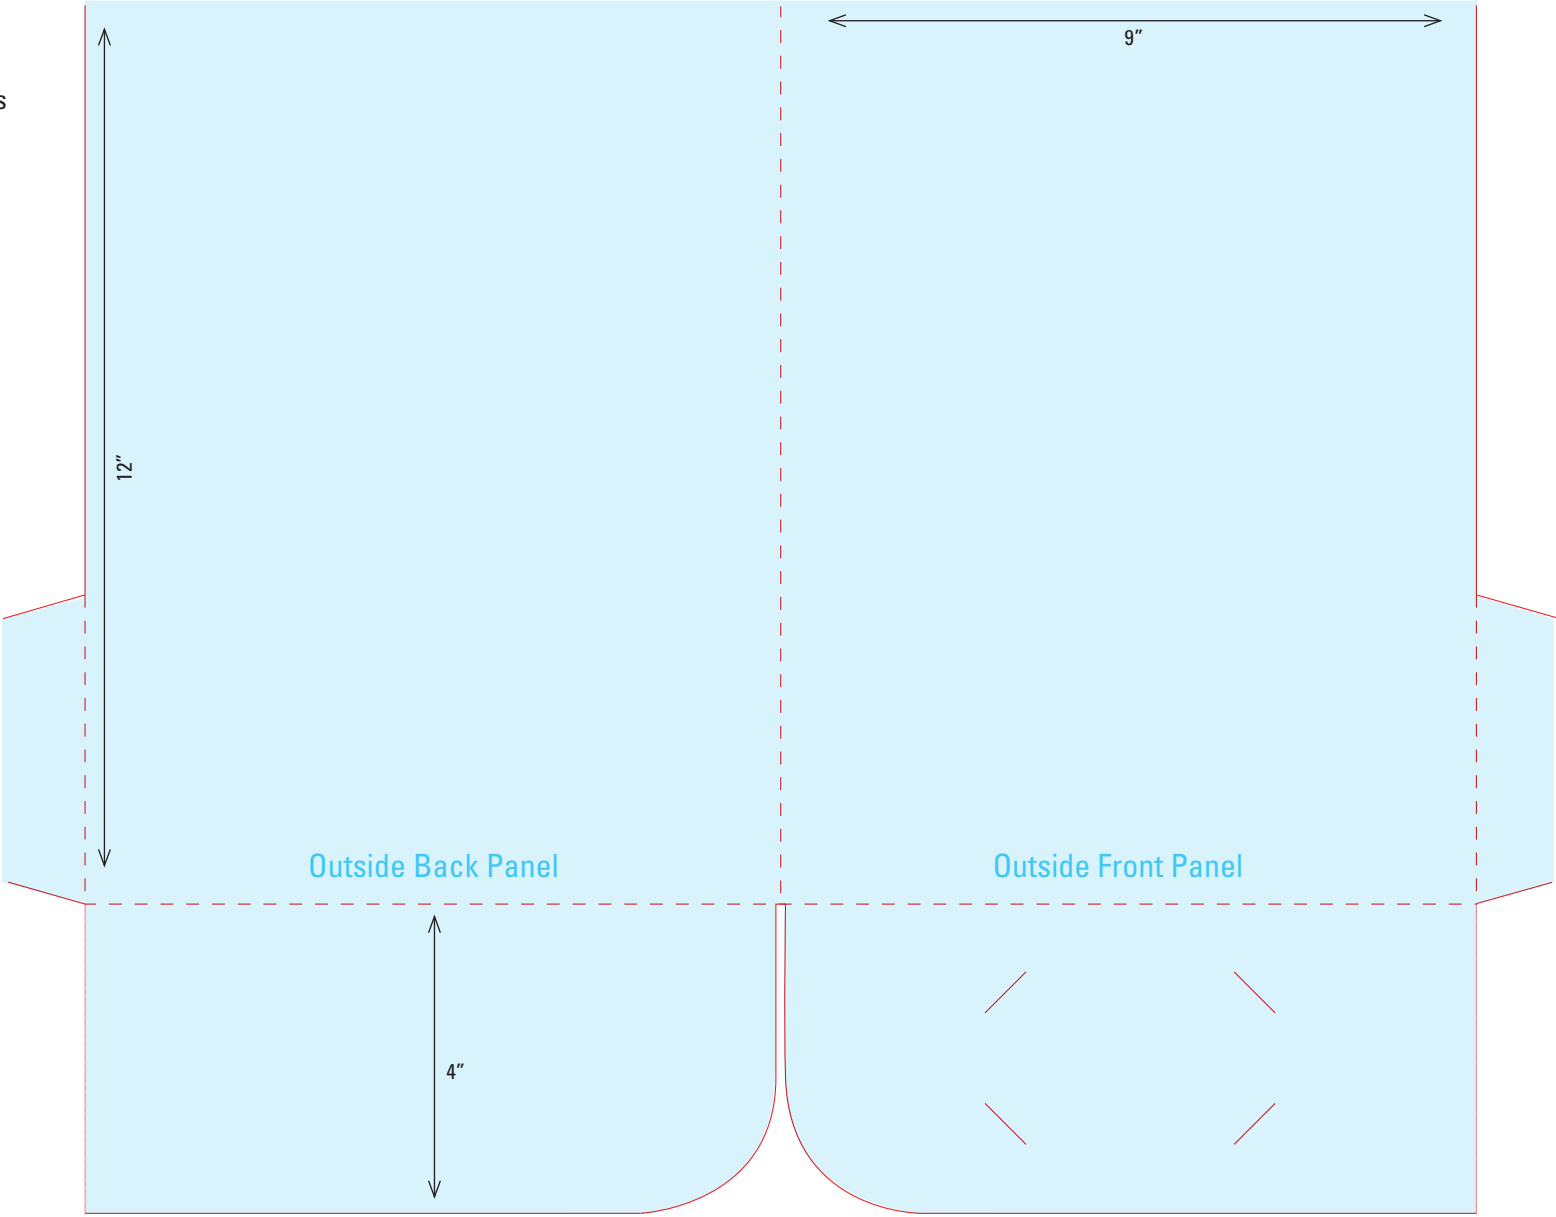

DIELINE 24
9" x 12" Pocket Folder
Two 4" Round-Corner Pockets
Left Pocket Business Card Slits

NOT TO SCALE

To order a high res template of a dieline,
please contact your sales representative or
account manager at 803-796-4000.