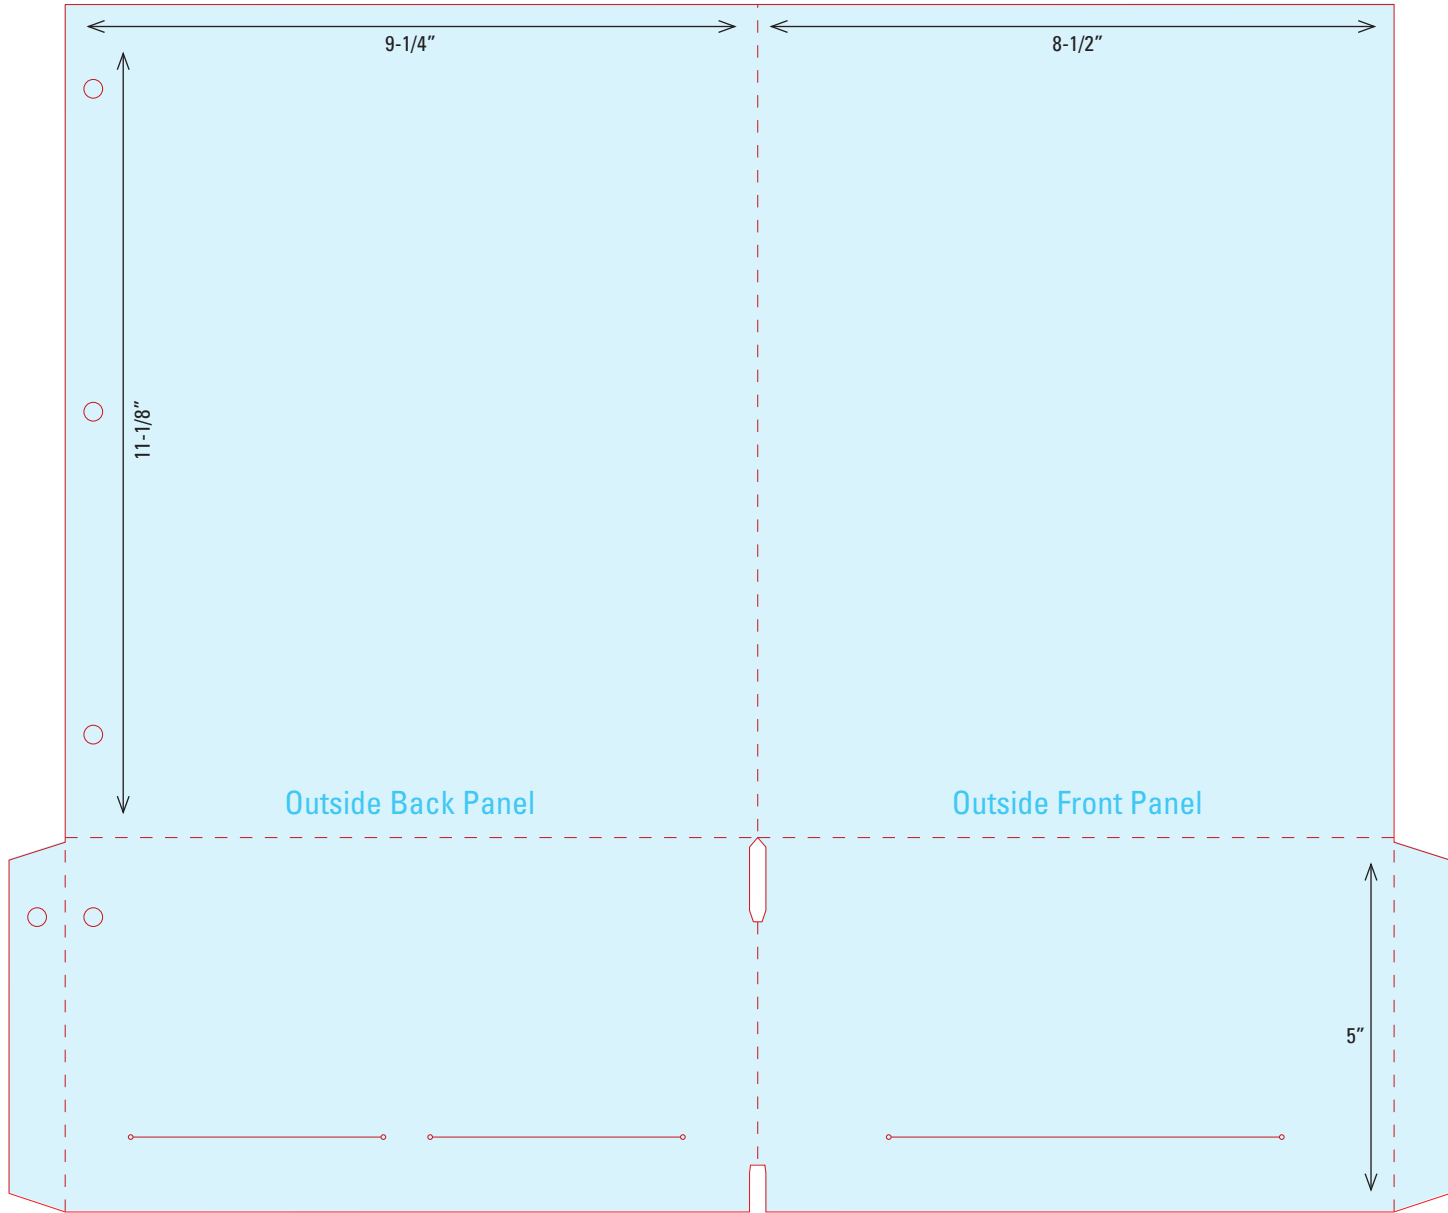

DIELINE 36

9-1/4" x 11-1/8" Pocket Folder

Two 5" Connected Pockets

CD Slit Left Pocket

Two Brochure Slits Right Pocket

Back Cover 3-hole Drill

Front Cover Short Folds 8-1/2"

NOT TO SCALE