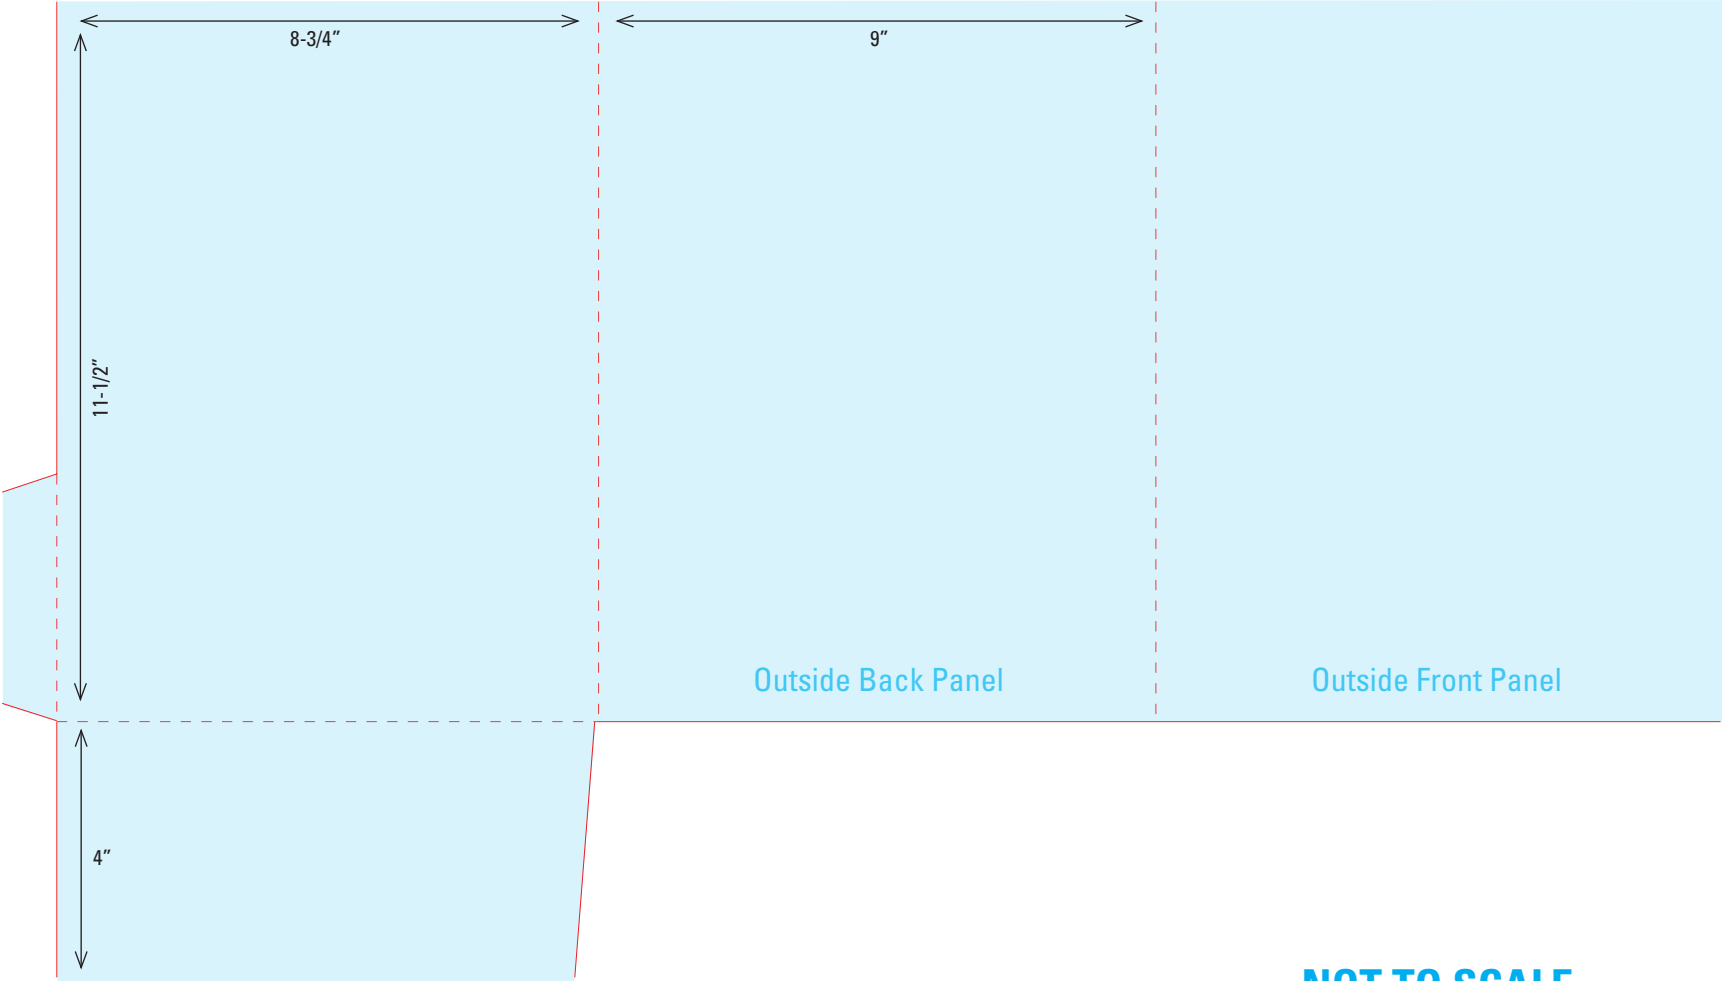

DIELINE 41

9" x 11-1/2" Three Panel Pocket Folder
One 4" Right Pocket

NOT TO SCALE

To order a high res template of a dieline,
please contact your sales representative or
account manager at 803-796-4000.