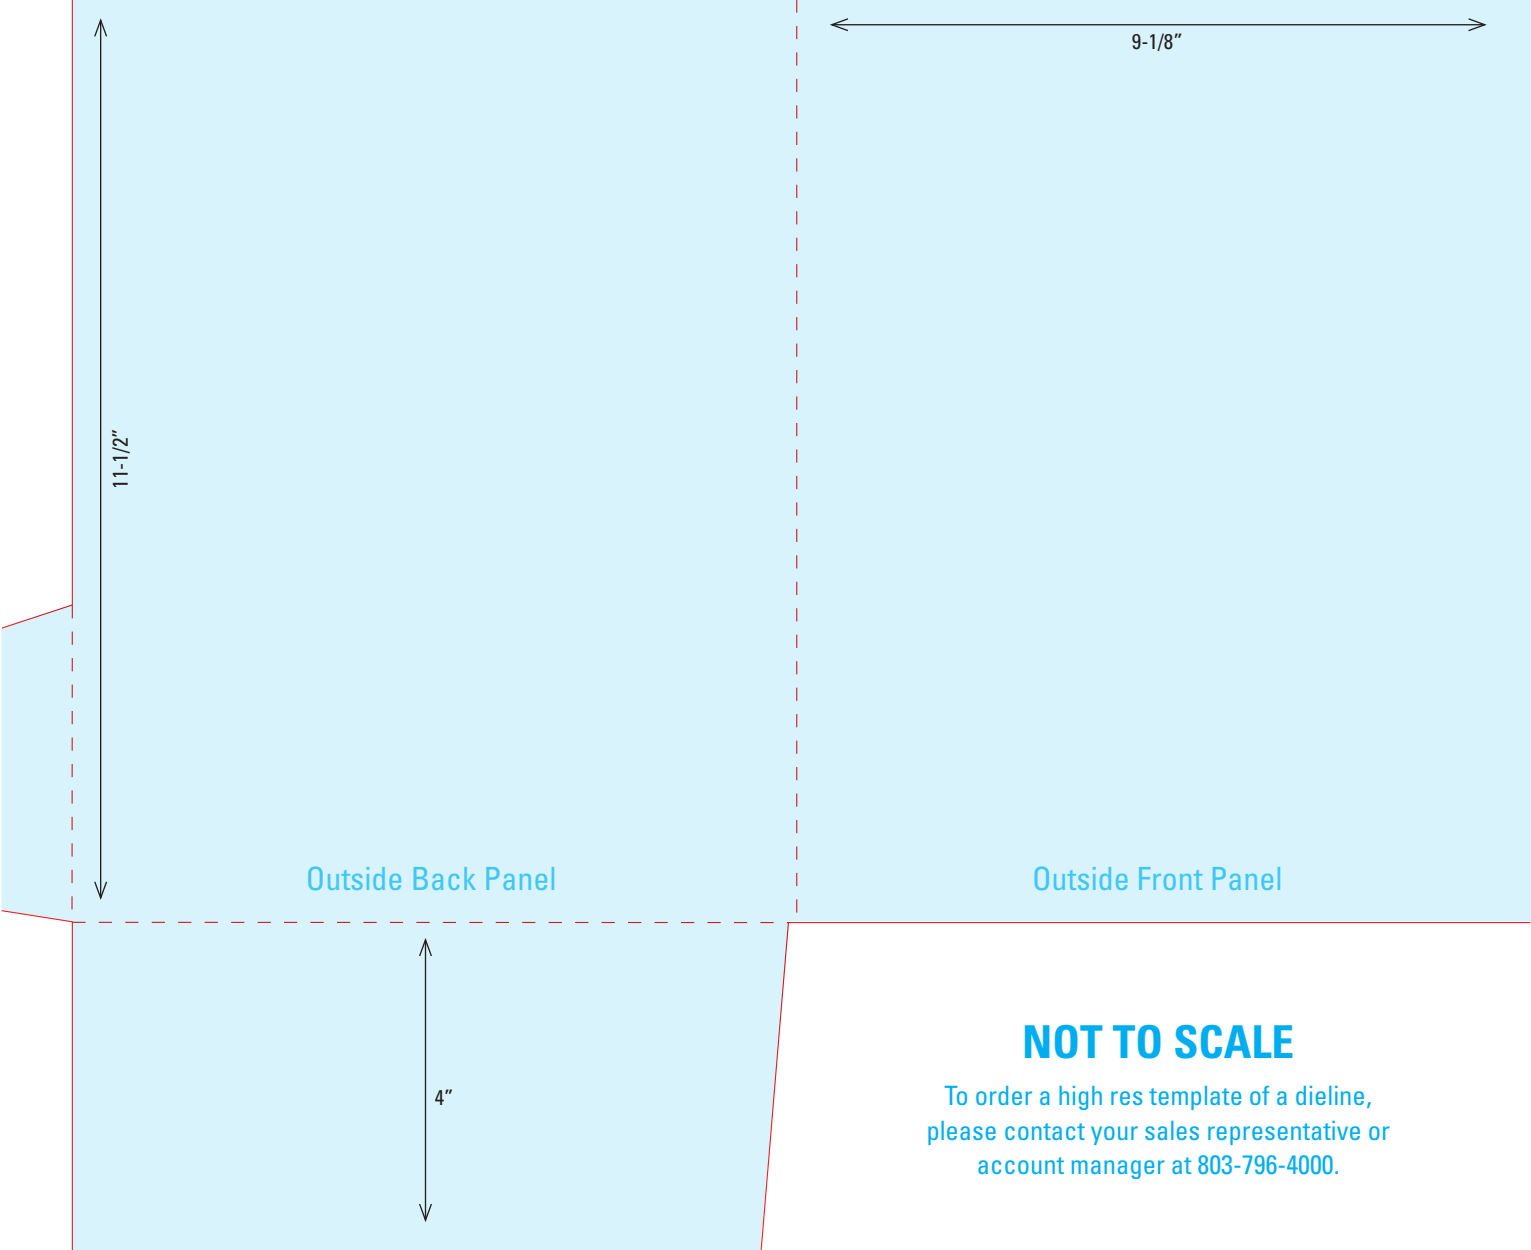

DIELINE 9

9-1/8" x 11-1/2" Pocket Folder
One 4" Right Pocket