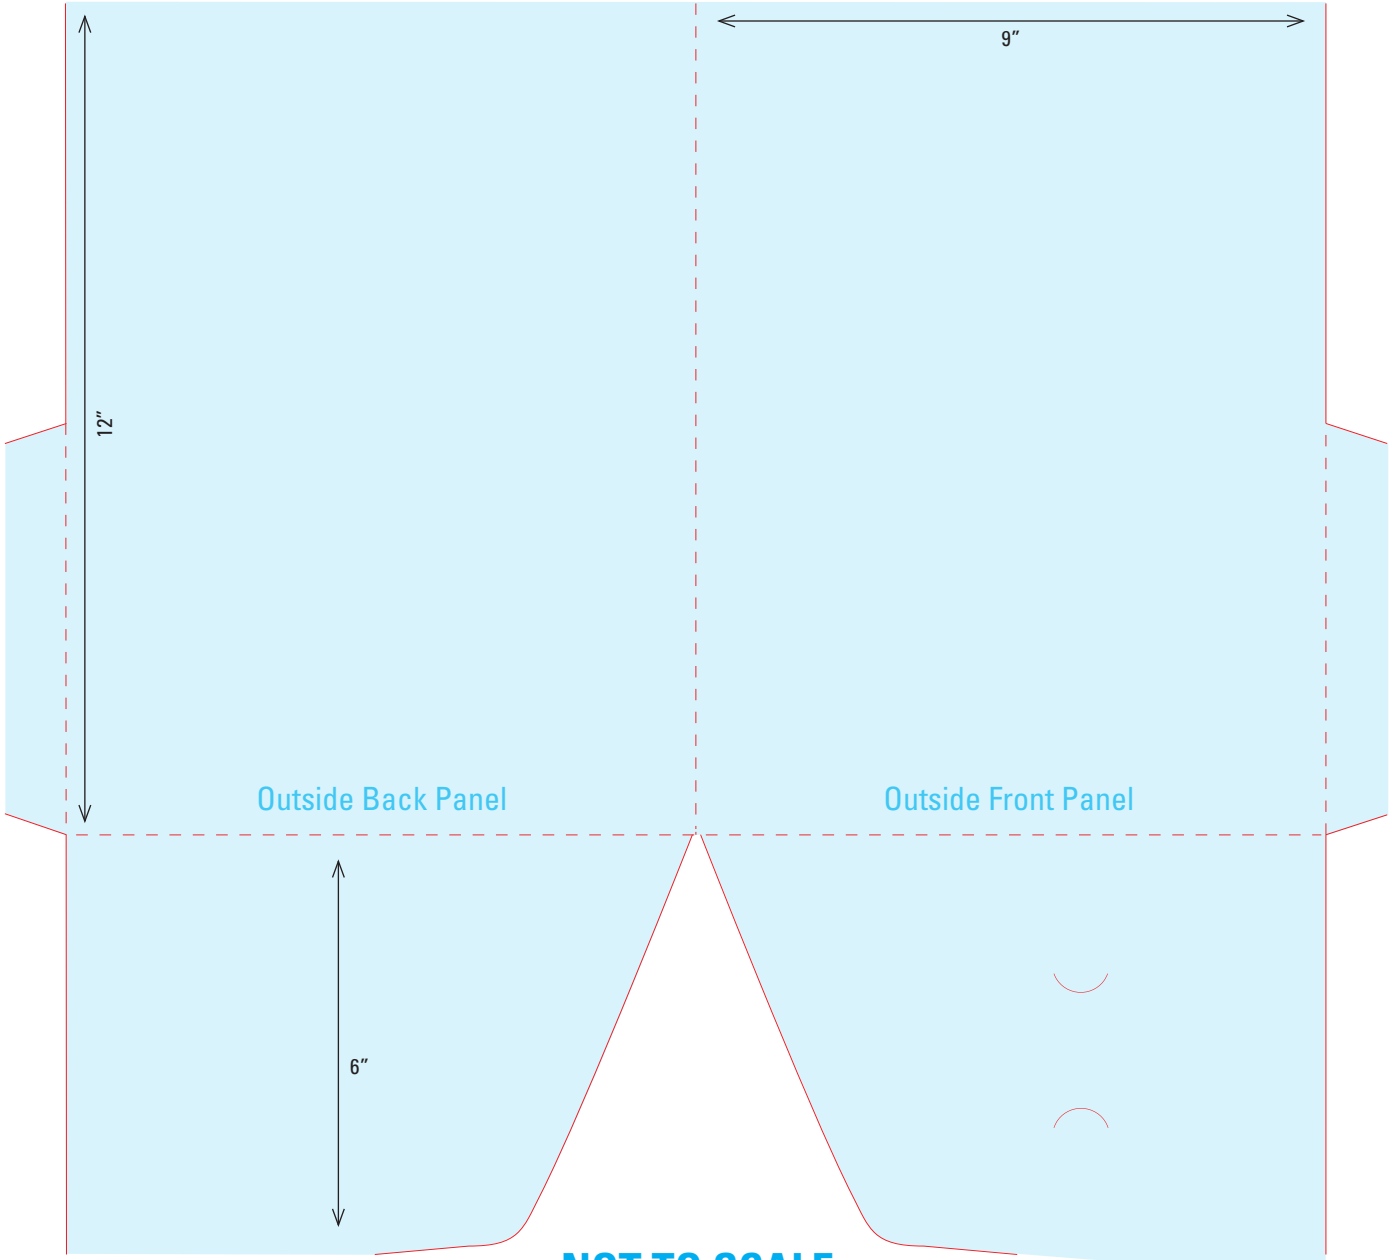

DIELINE 29

9" x 12" Pocket Folder
Two 6" Angled Pockets
with Left Pocket Half-Moon
Business Card Slits

NOT TO SCALE

To order a high res template of a dieline,
please contact your sales representative or
account manager at 803-796-4000.