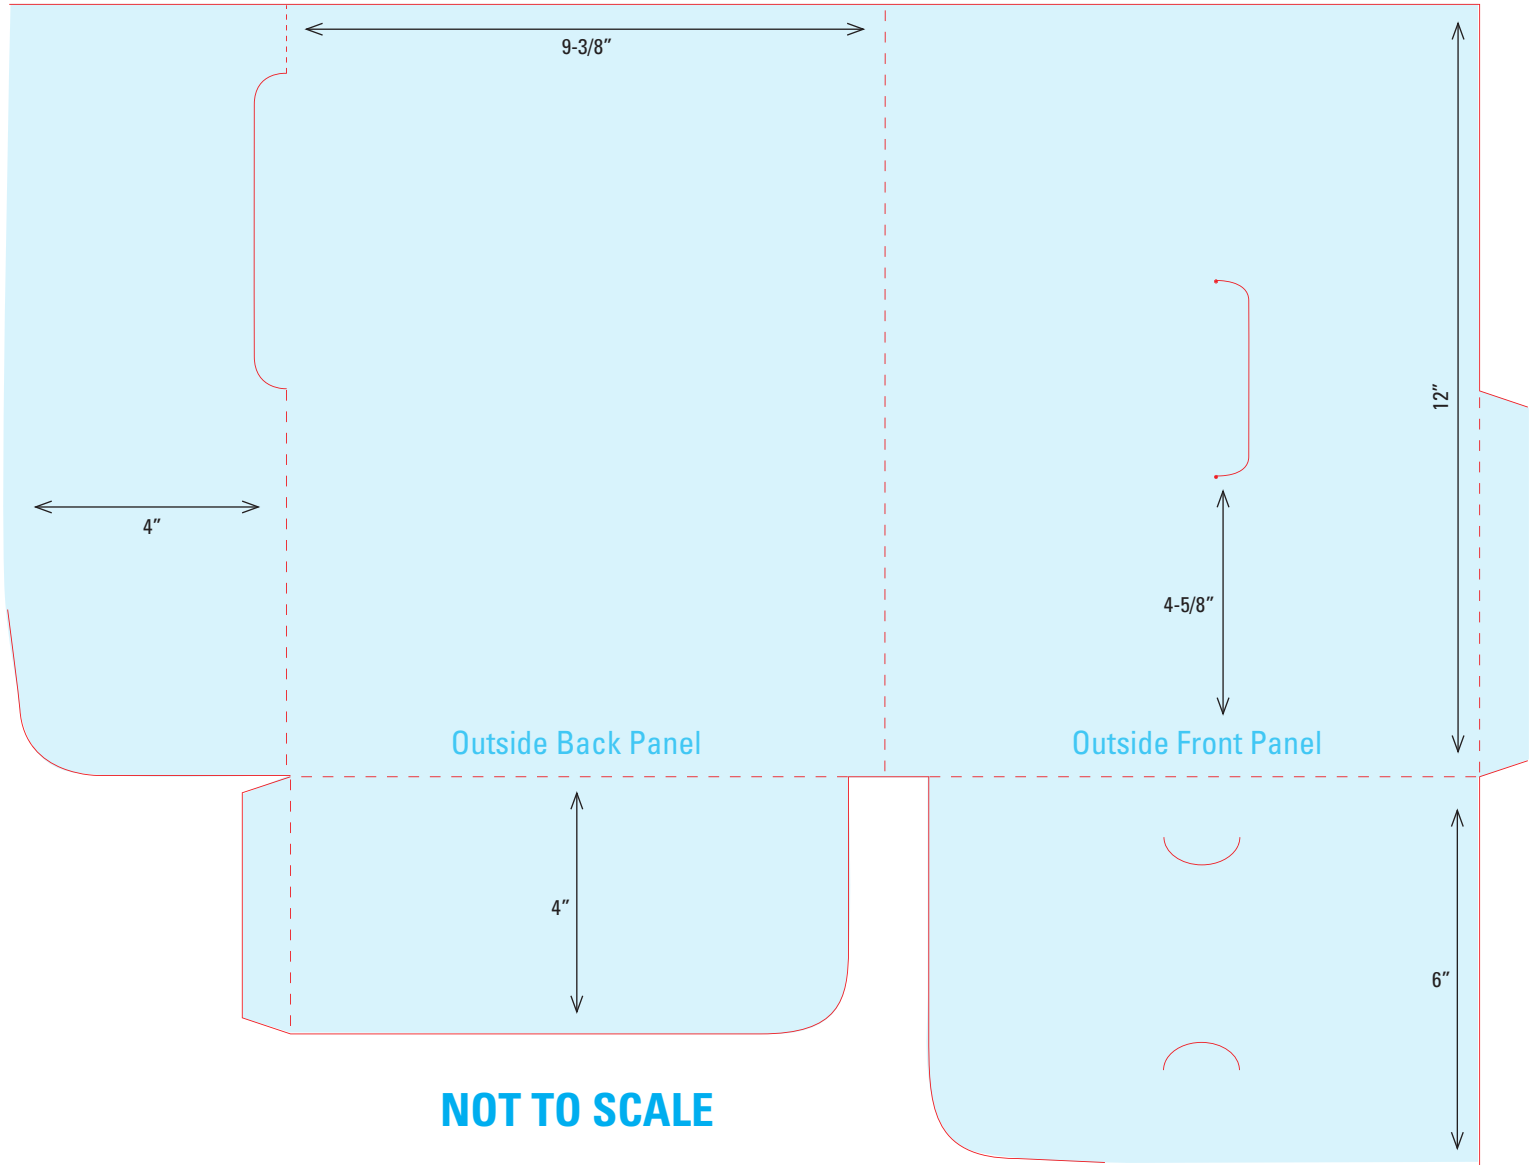

DIELINE 45

9-3/8" x 12" Pocket
Folder with 1/2" Tab

6" Left Round Corner Pocket with
Half-Moon Business Card Slits

4" Right Round Corner Pocket

4" Fold & Tuck Flap

NOT TO SCALE

To order a high res template of a dieline,
please contact your sales representative or
account manager at 803-796-4000.