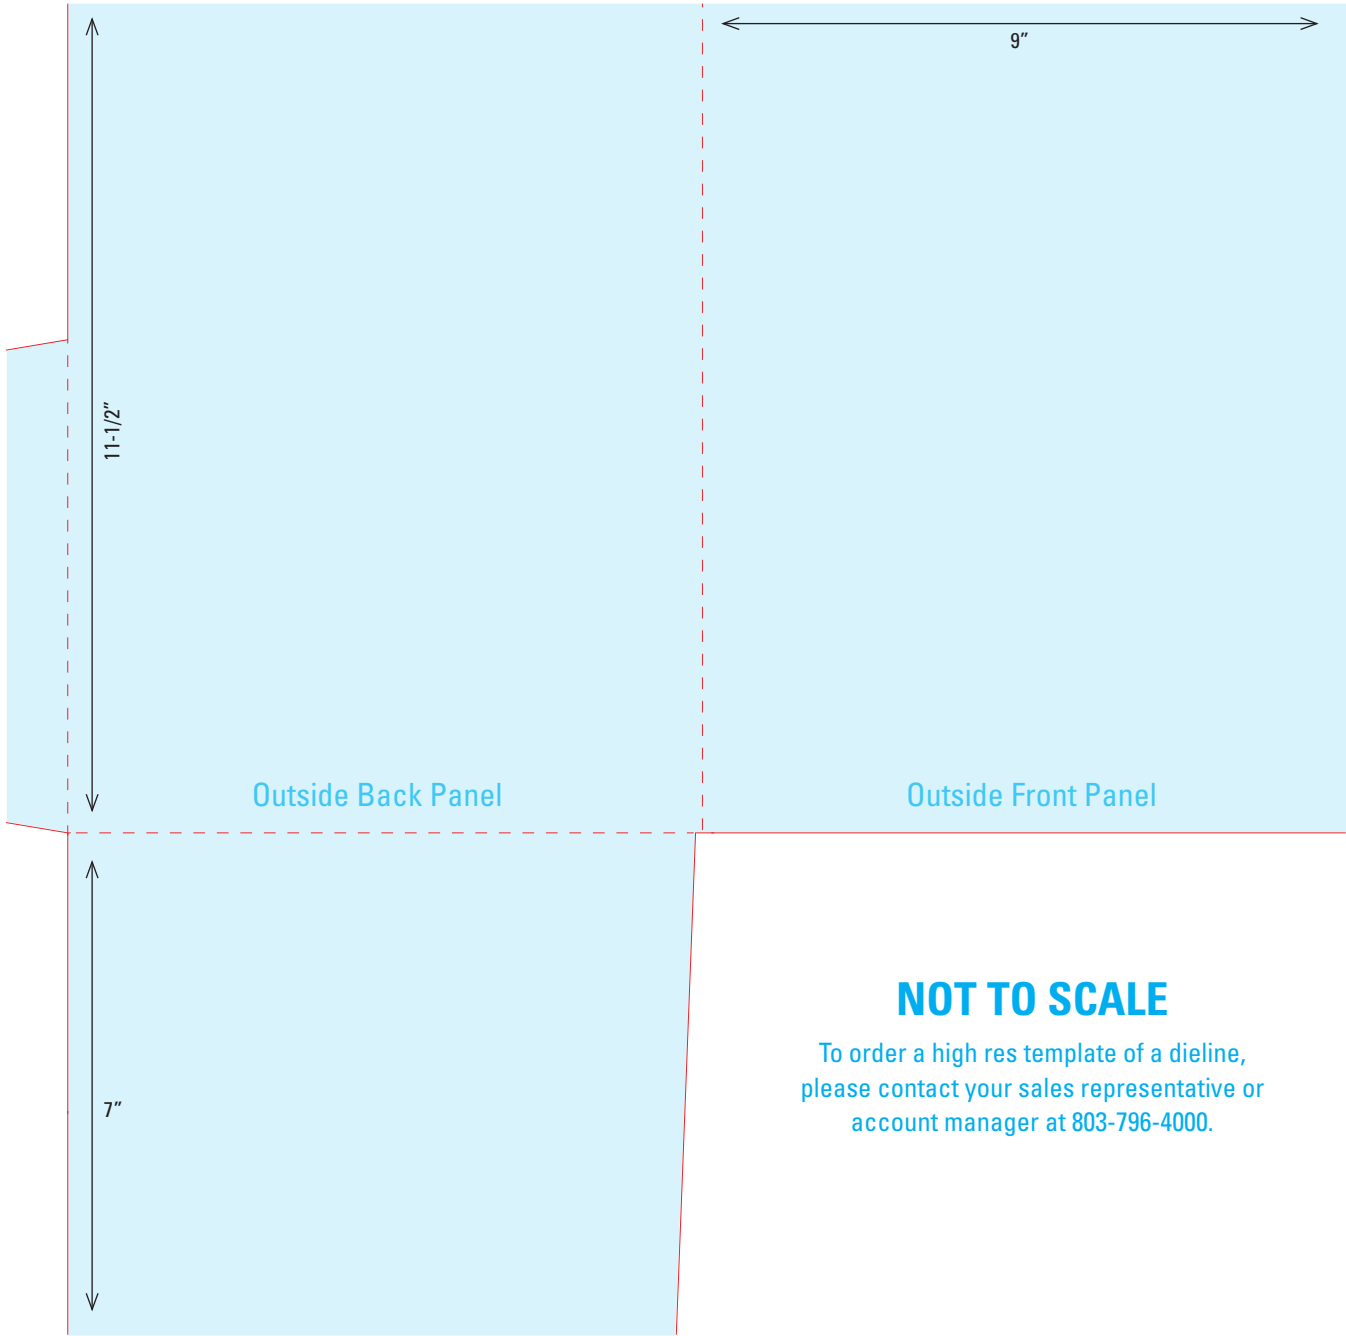

DIELINE 12
9" x 12" Pocket Folder
One 5" Rounded Right Pocket
with Business Card Slits

DIELINE 13
9" x 11-1/2" Pocket Folder
One 7" Right Pocket

DIELINE 14
8-3/4" x 11-1/4" Pocket Folder
One 4" Right Pocket