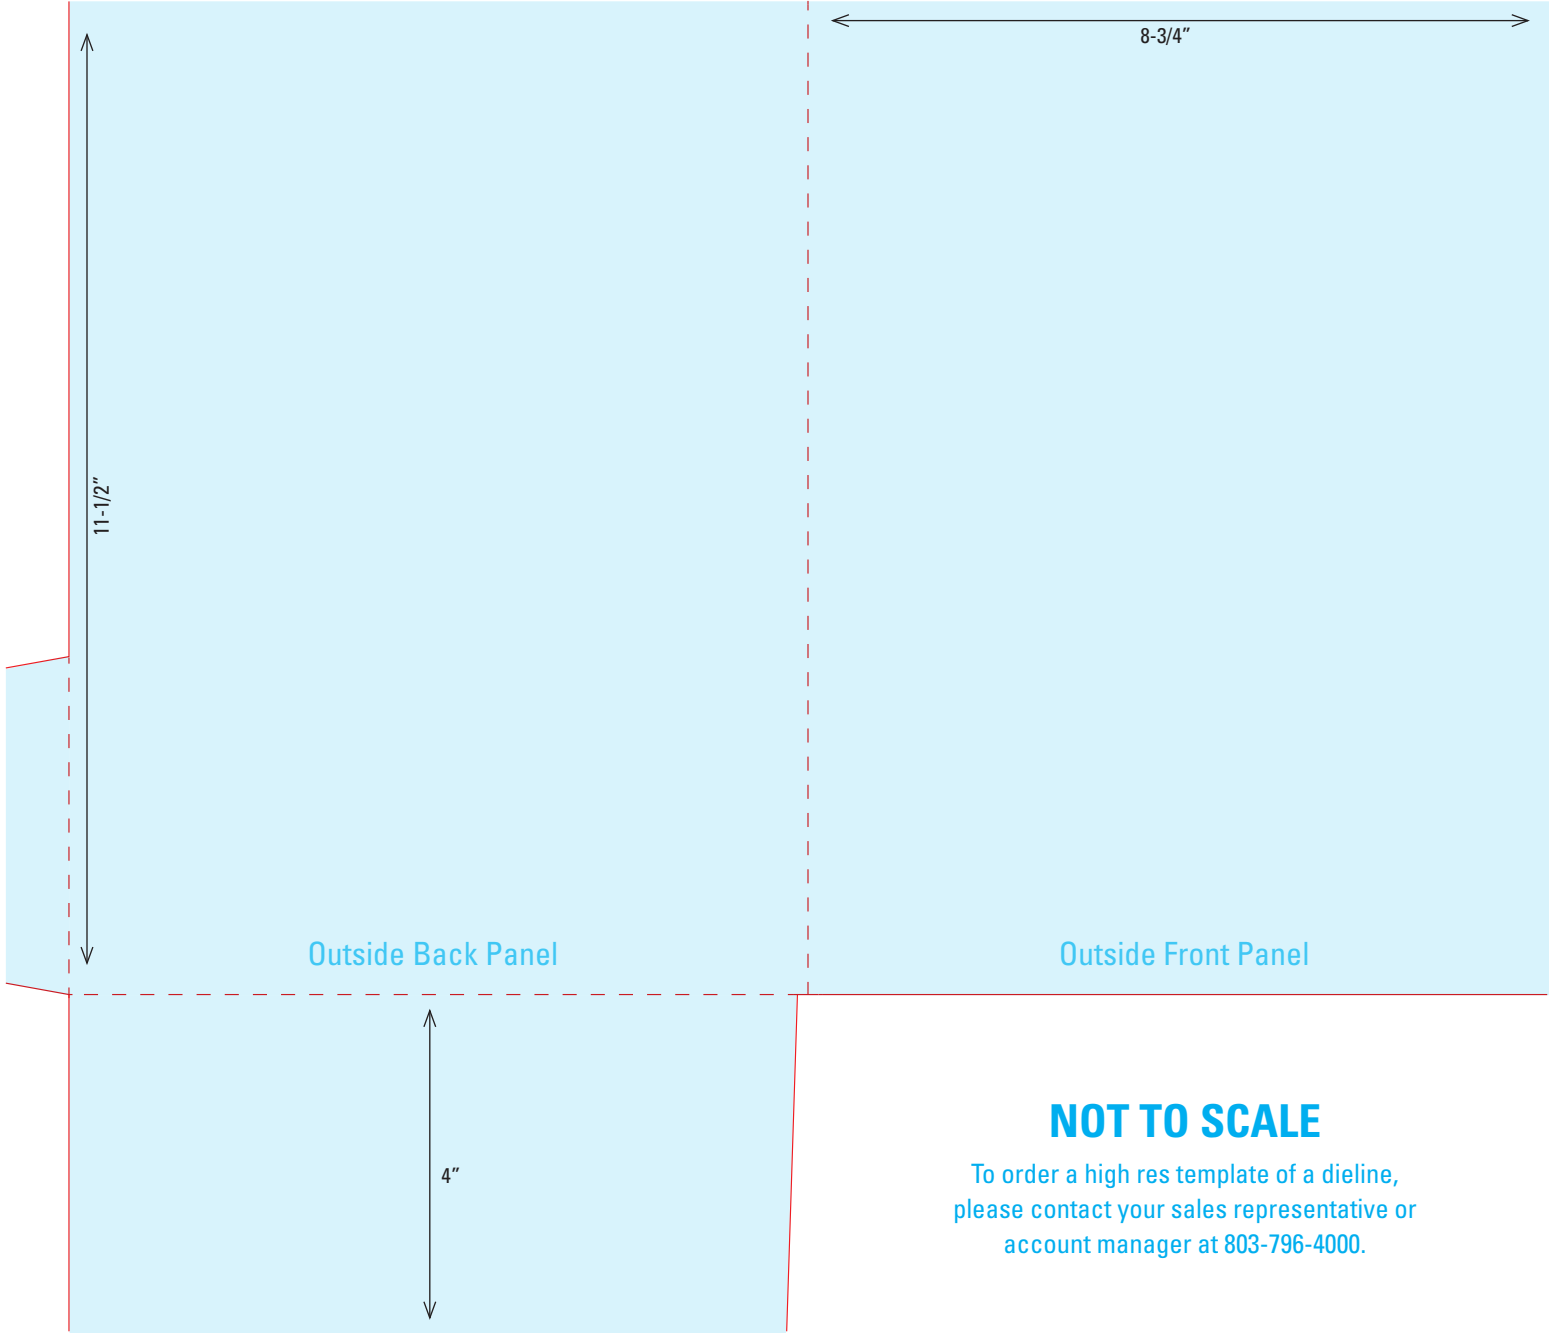

DIELINE 15
8-3/4" x 11-1/2" Pocket Folder
One 4" Right Pocket

NOT TO SCALE

To order a high res template of a dieline,
please contact your sales representative or
account manager at 803-796-4000.