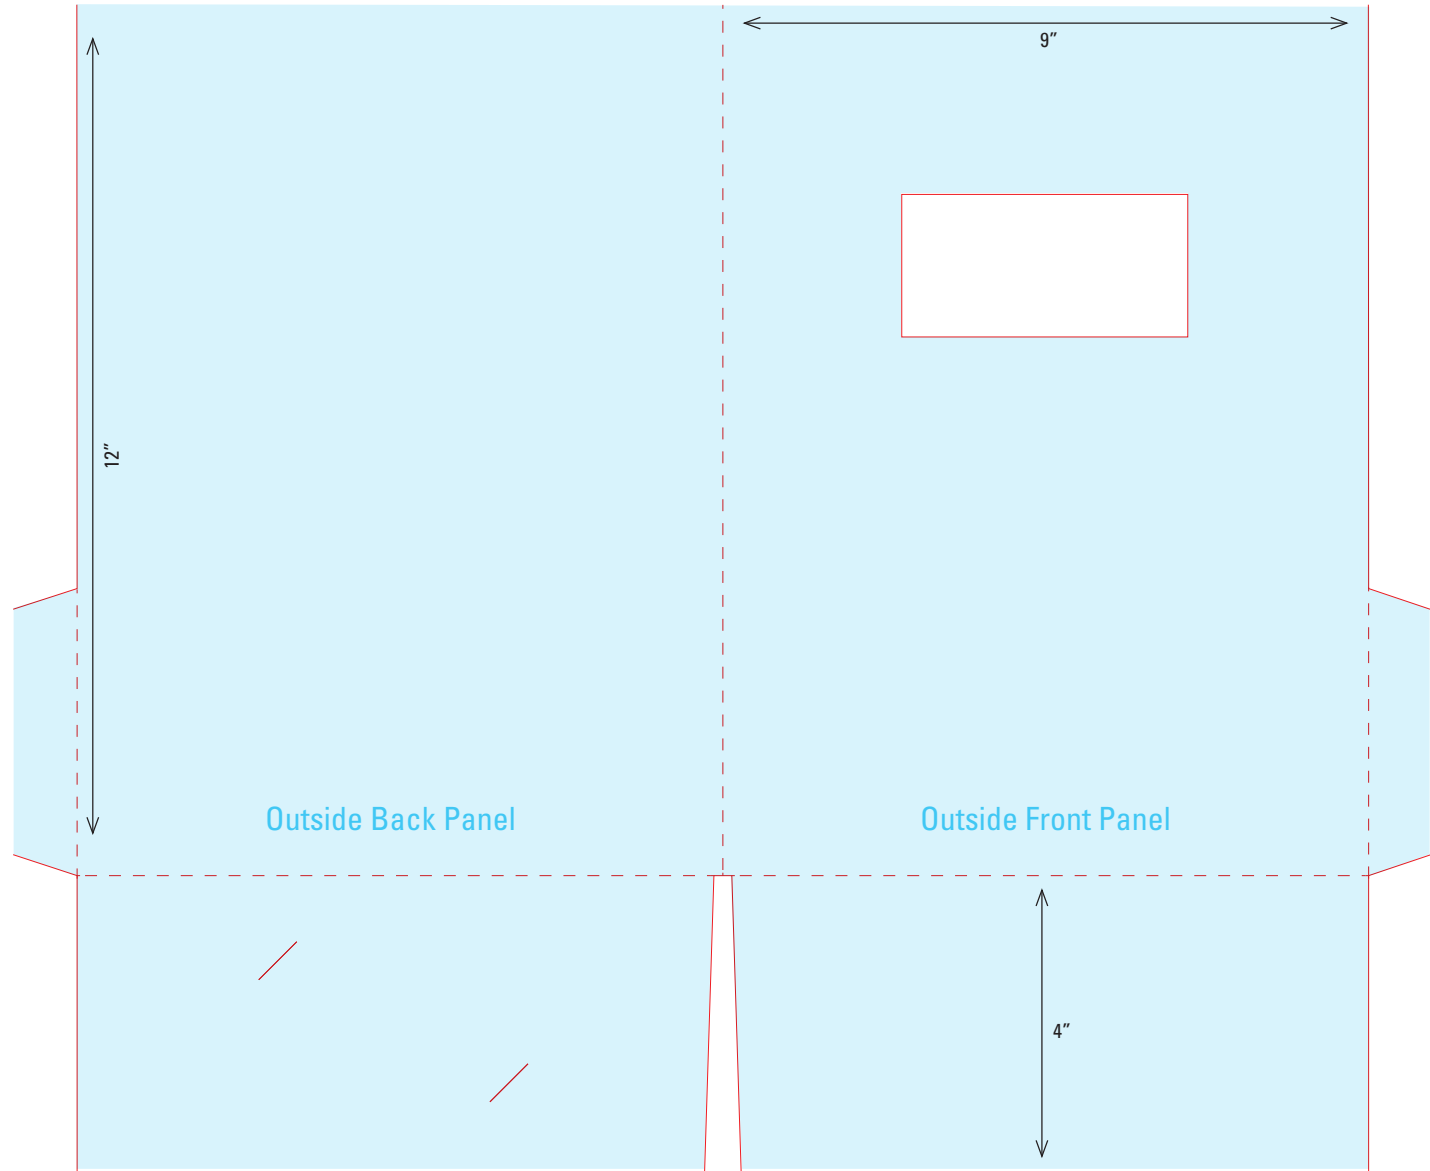

DIELINE 27

9" x 12" Pocket Folder
Two 4" Pockets
Right Pocket Business Card Slits
Window Front Cover

NOT TO SCALE

To order a high res template of a dieline,
please contact your sales representative or
account manager at 803-796-4000.