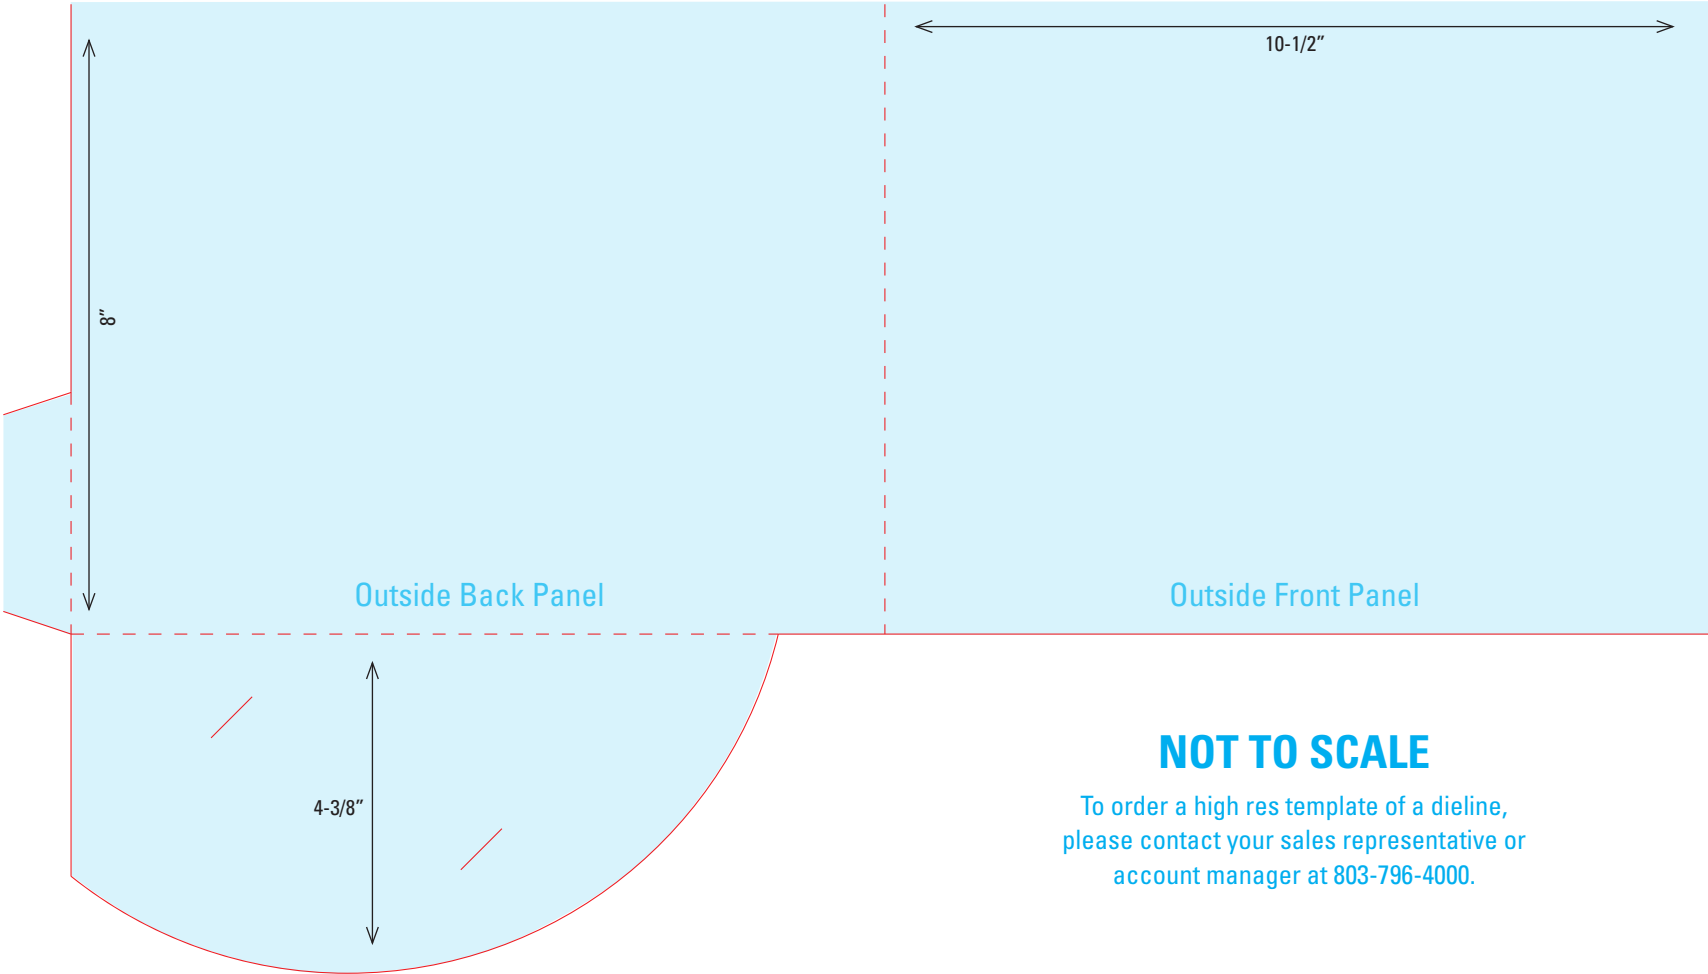

DIELINE 37
10-1/2" x 8" Pocket Folder
4-3/8" Rounded Right Pocket
with Business Card Slits

NOT TO SCALE

To order a high res template of a dieline,
please contact your sales representative or
account manager at 803-796-4000.