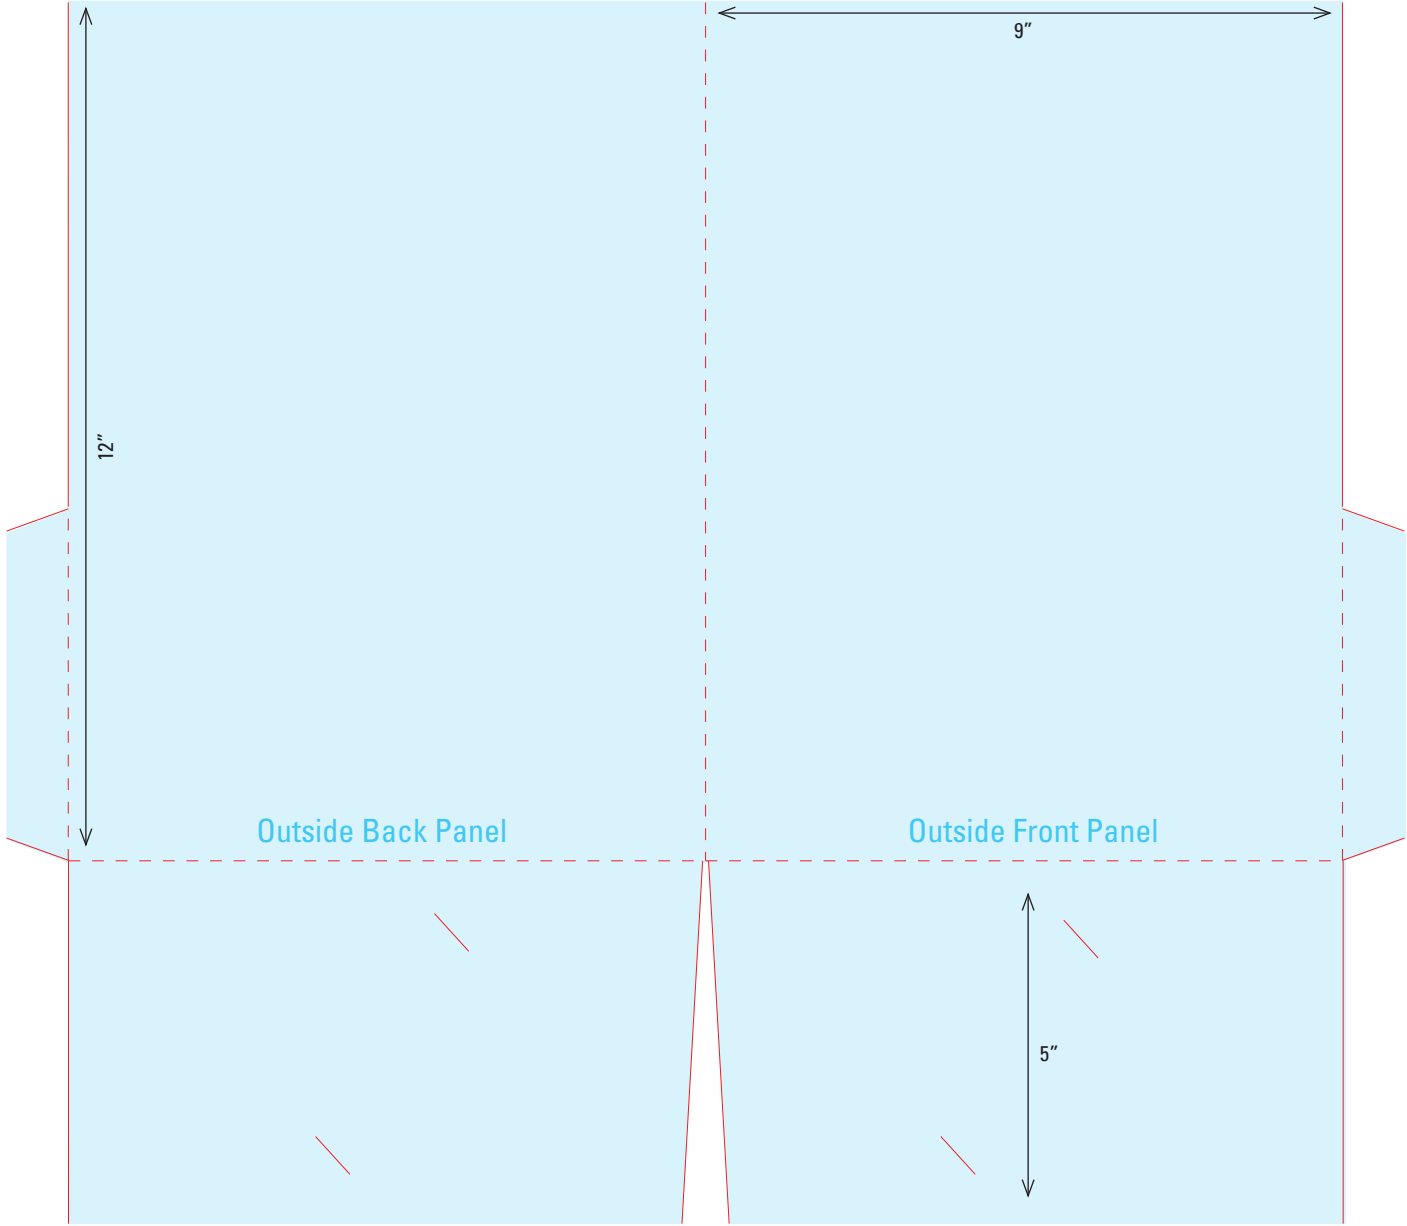

DIELINE 23
9" x 12" Pocket Folder
Two 5" Pockets with
Business Card Slits

NOT TO SCALE

To order a high res template of a dieline,
please contact your sales representative or
account manager at 803-796-4000.