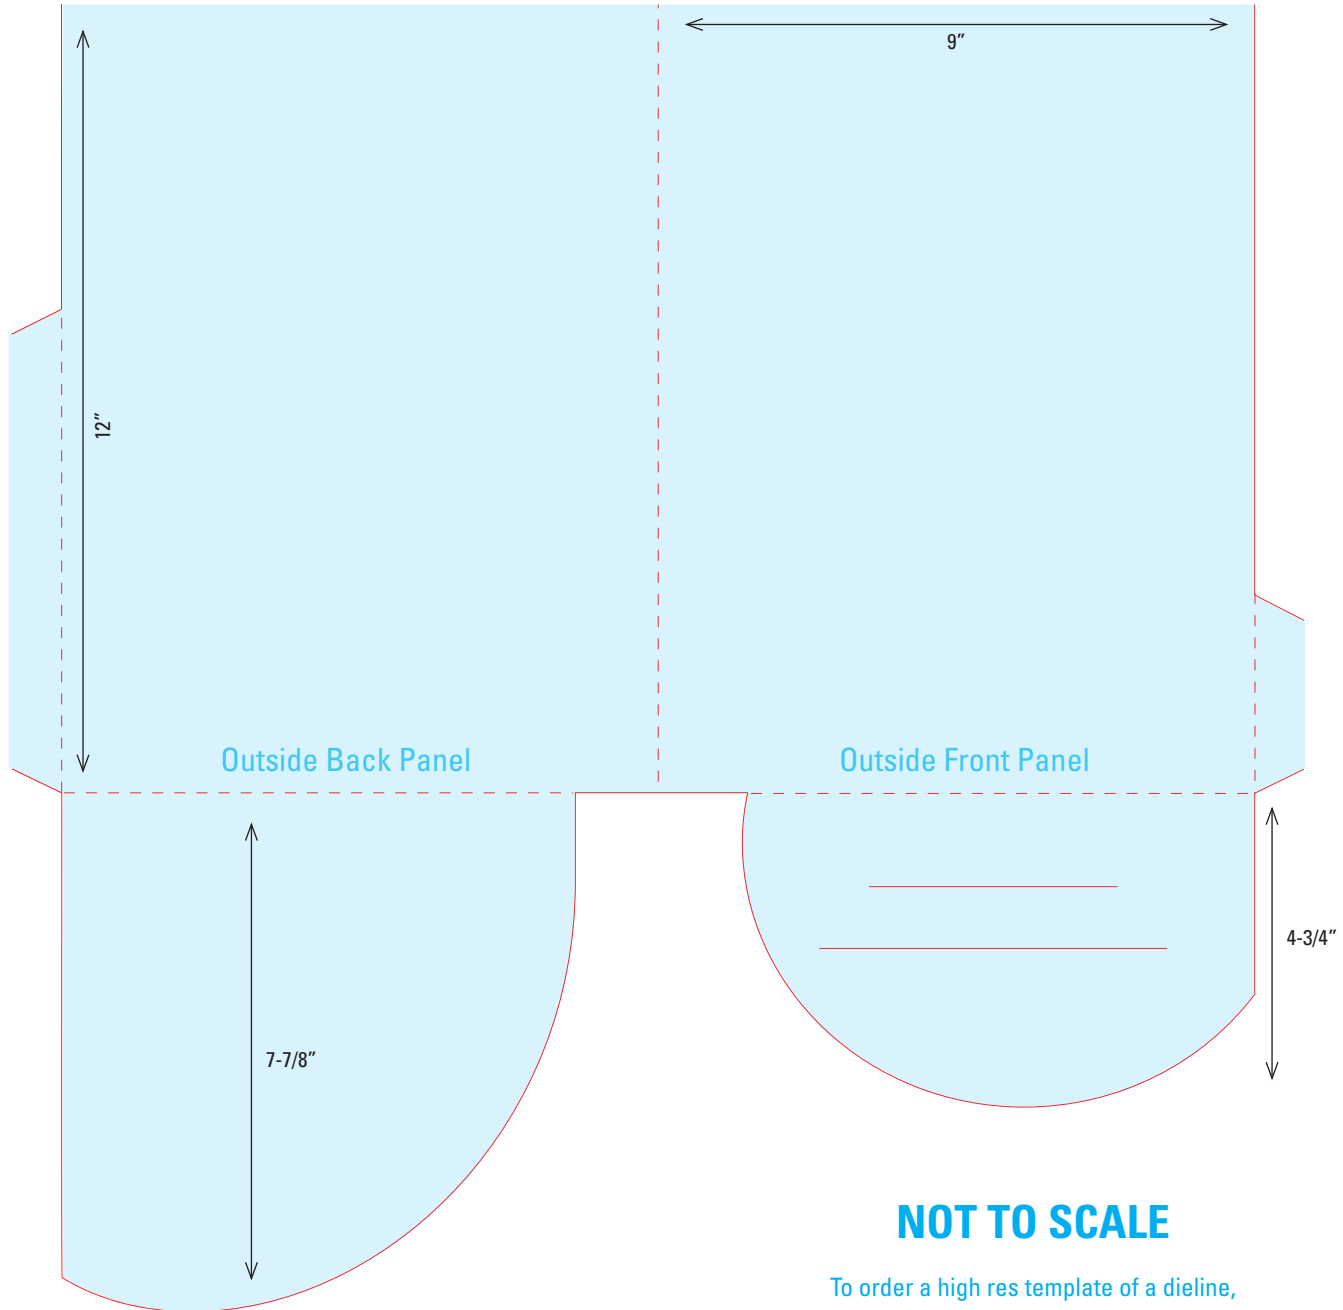

DIELINE 30

9" x 12" Pocket Folder
7-7/8" Right Rounded Pocket
4-3/4" Left Round Pocket
with CD and Brochure Slits

NOT TO SCALE

To order a high res template of a dieline,
please contact your sales representative or
account manager at 803-796-4000.