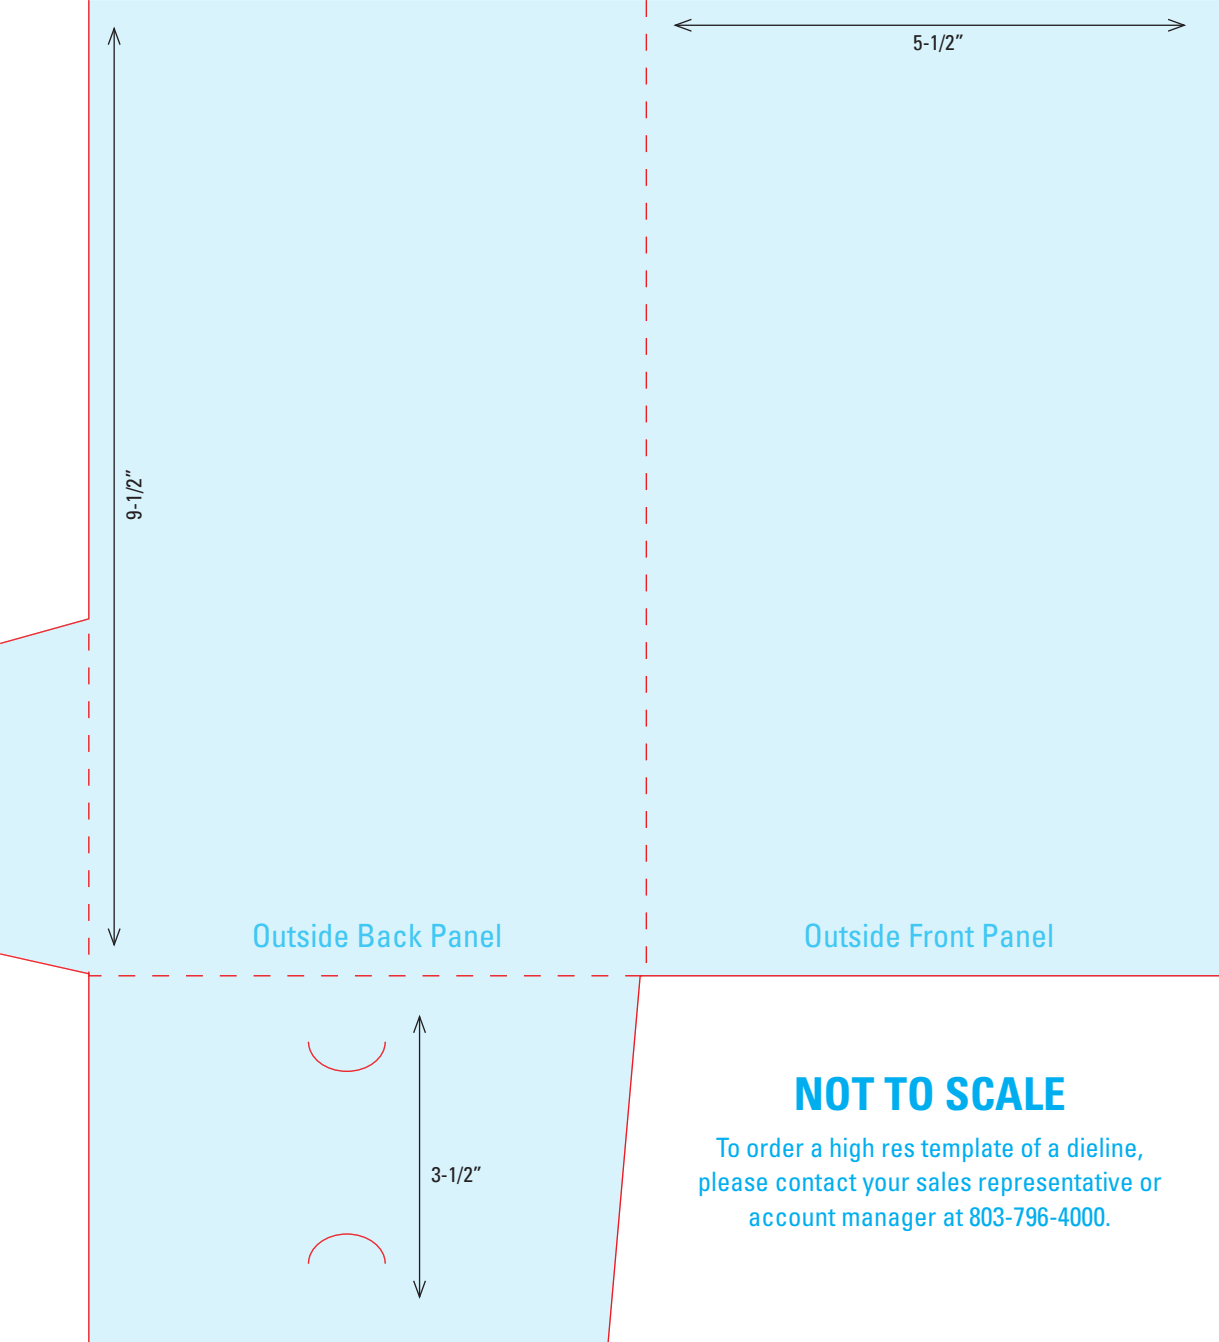

DIELINE 5

9" x 12" Pocket Folder
One 4" Right Pocket with
Half-Moon Business Card Slits

DIELINE 6

5-1/2" x 9-1/2" Pocket Folder
One 3-1/2" Right Pocket with
Half-Moon Business Card Slits

DIELINE 7

9" x 12" Pocket Folder
One 5-3/4" Rounded Right Pocket
with Business Card Slits