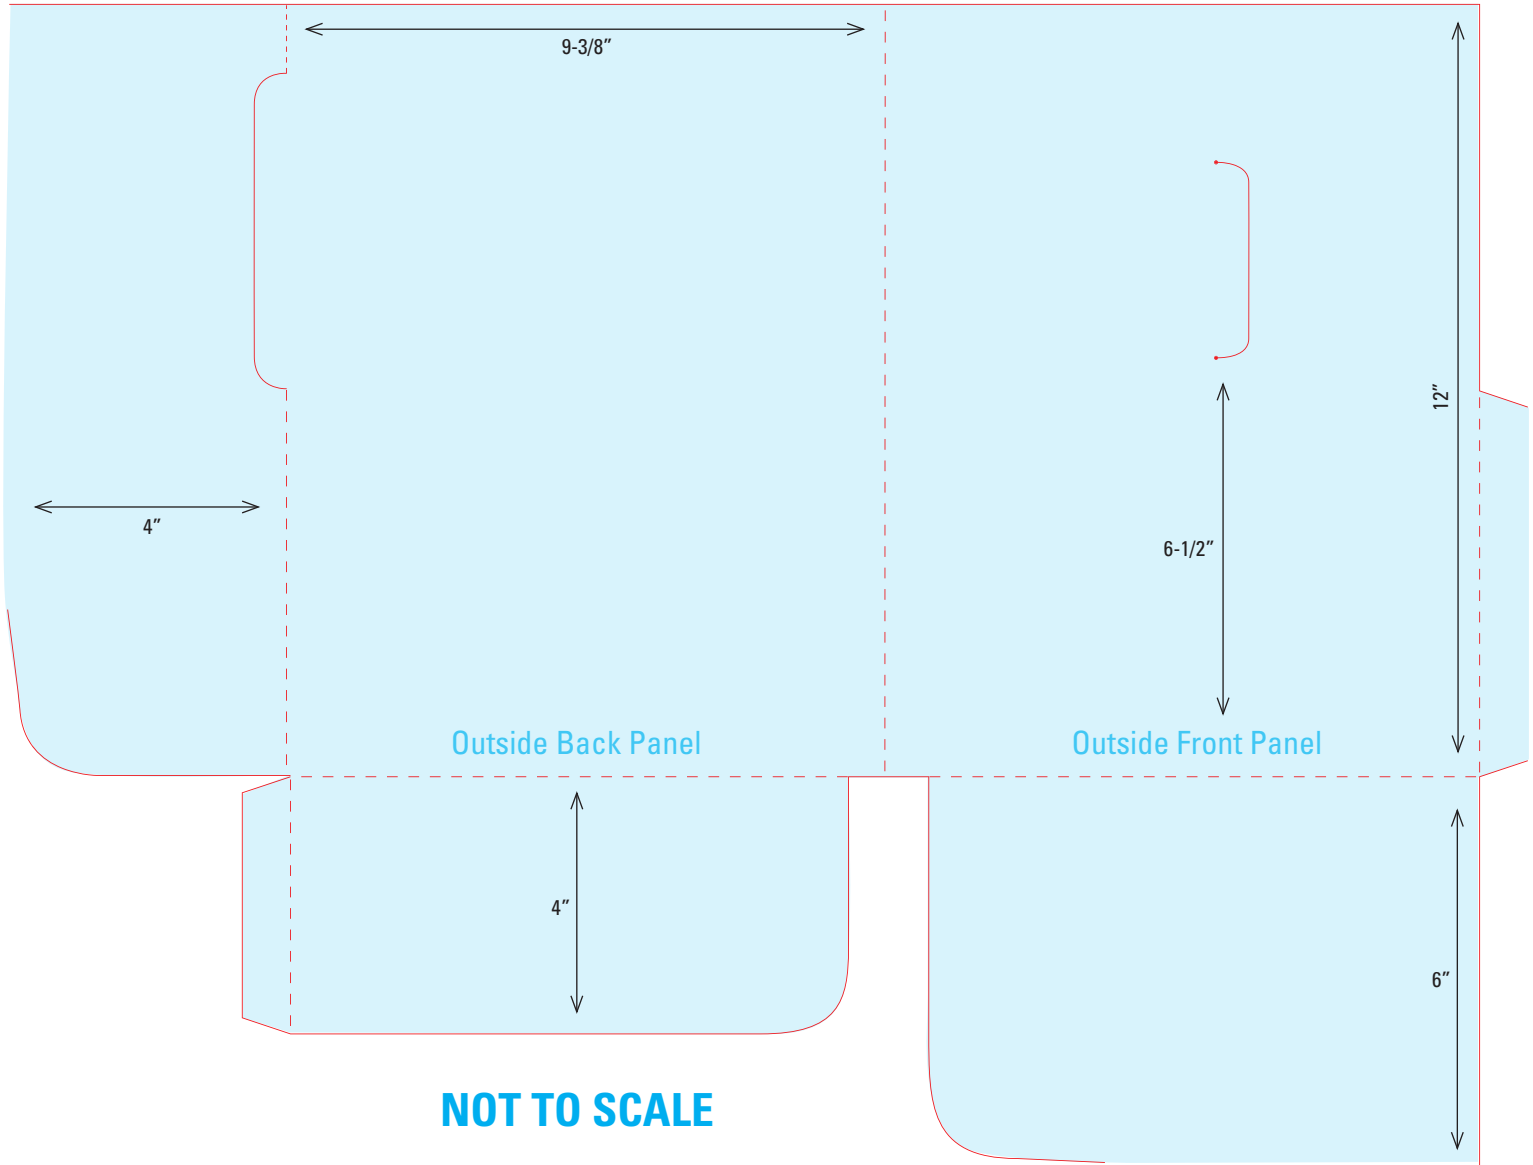

DIELINE 44

9-3/8" x 12" Pocket
Folder with 1/2" Tab

6" Left Round Corner Pocket
4" Right Round Corner Pocket
4" Fold & Tuck Flap

NOT TO SCALE

To order a high res template of a dieline,
please contact your sales representative or
account manager at 803-796-4000.