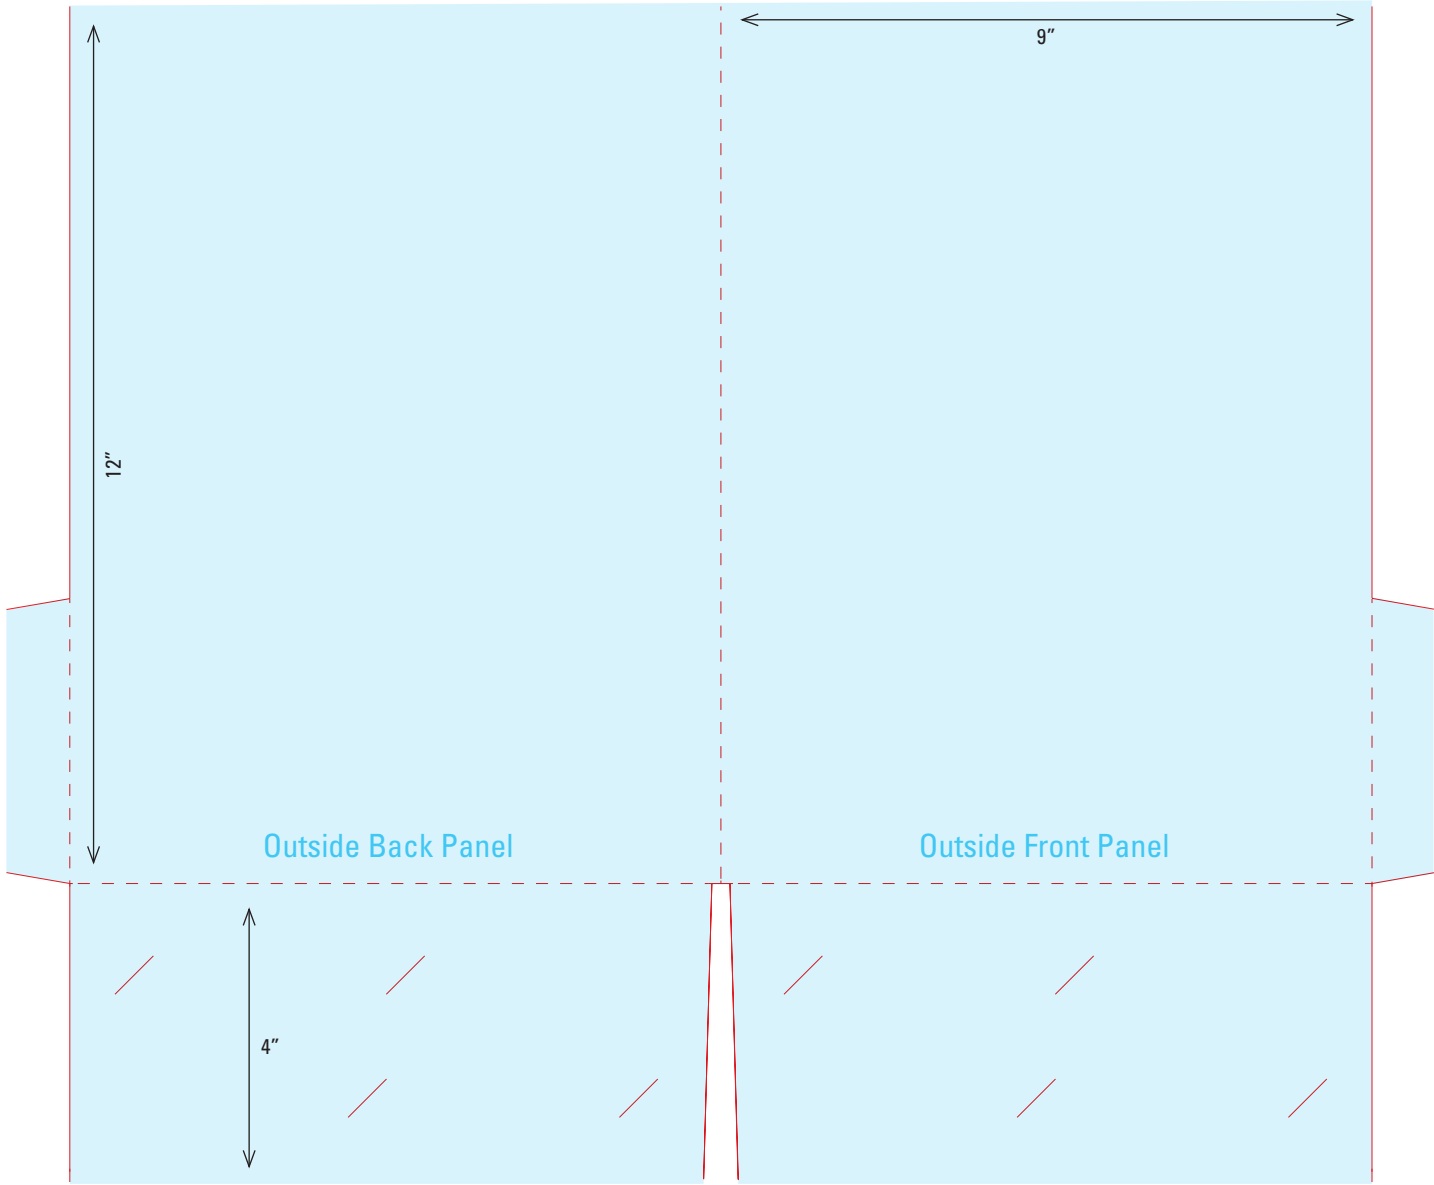

DIELINE 20
9" x 12" Pocket Folder
Two 4" Pockets with
Business Card Slits

NOT TO SCALE

To order a high res template of a dieline,
please contact your sales representative or
account manager at 803-796-4000.