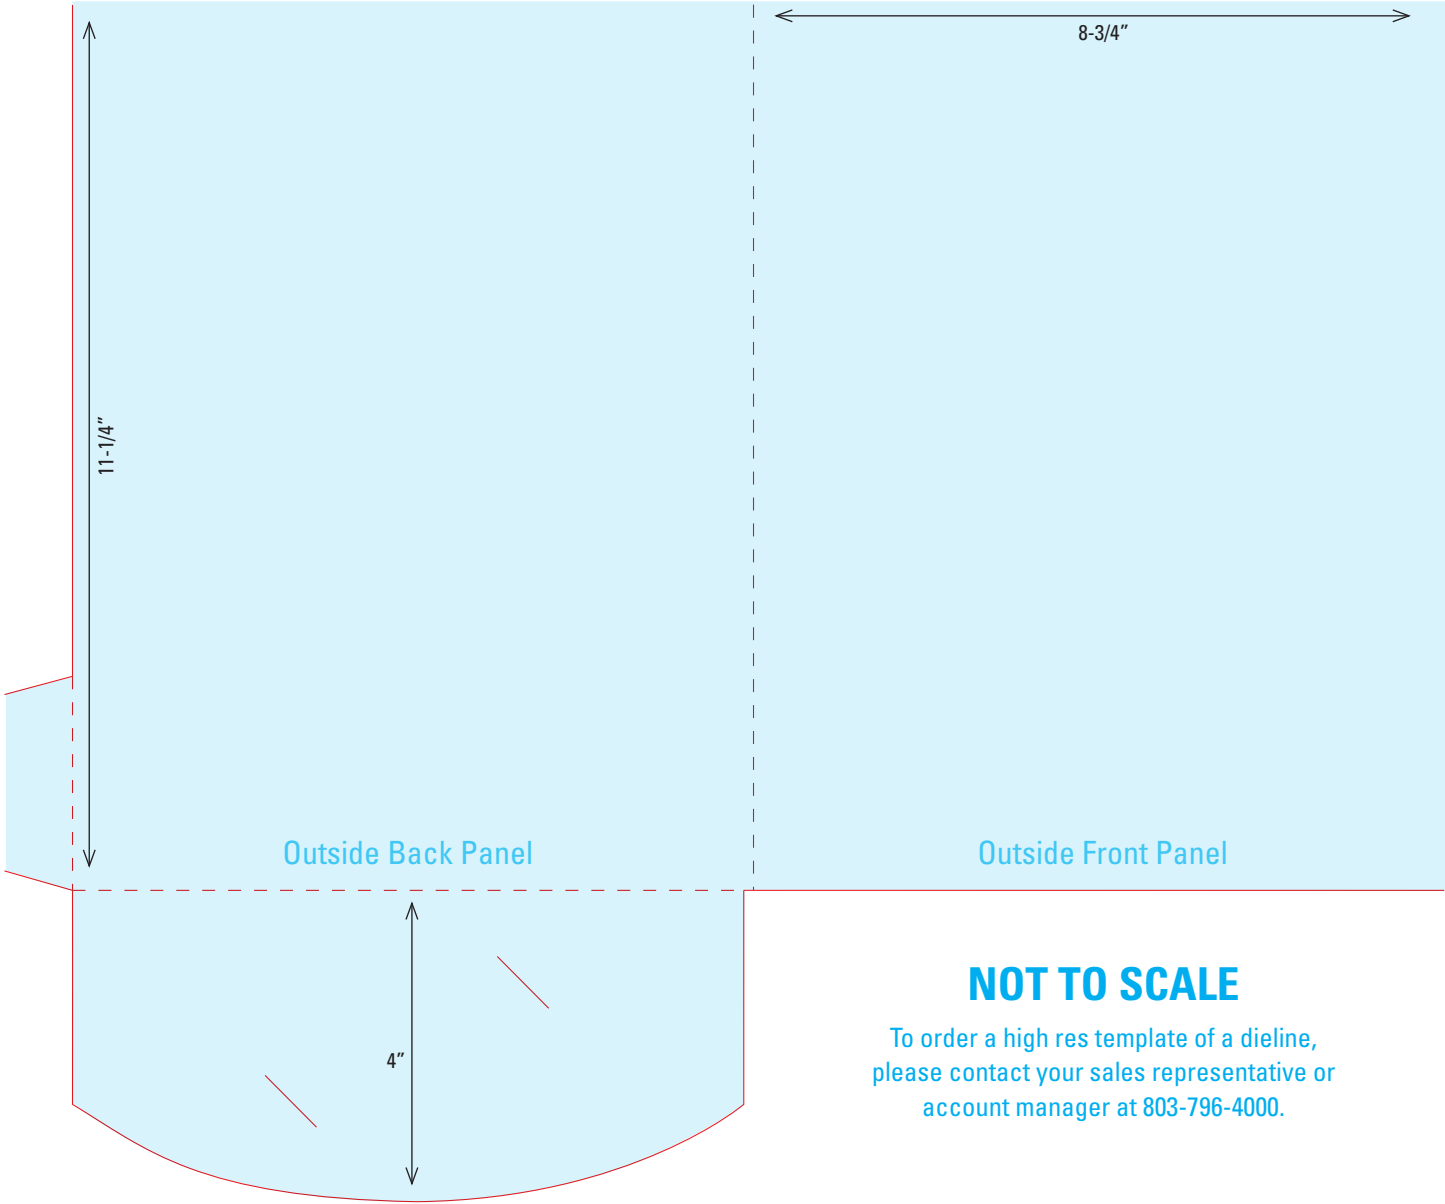

DIELINE 11

8-3/4" x 11-1/4" Pocket Folder
One 4" Rounded Right Pocket
with Business Card Slits

NOT TO SCALE

To order a high res template of a dieline,
please contact your sales representative or
account manager at 803-796-4000.