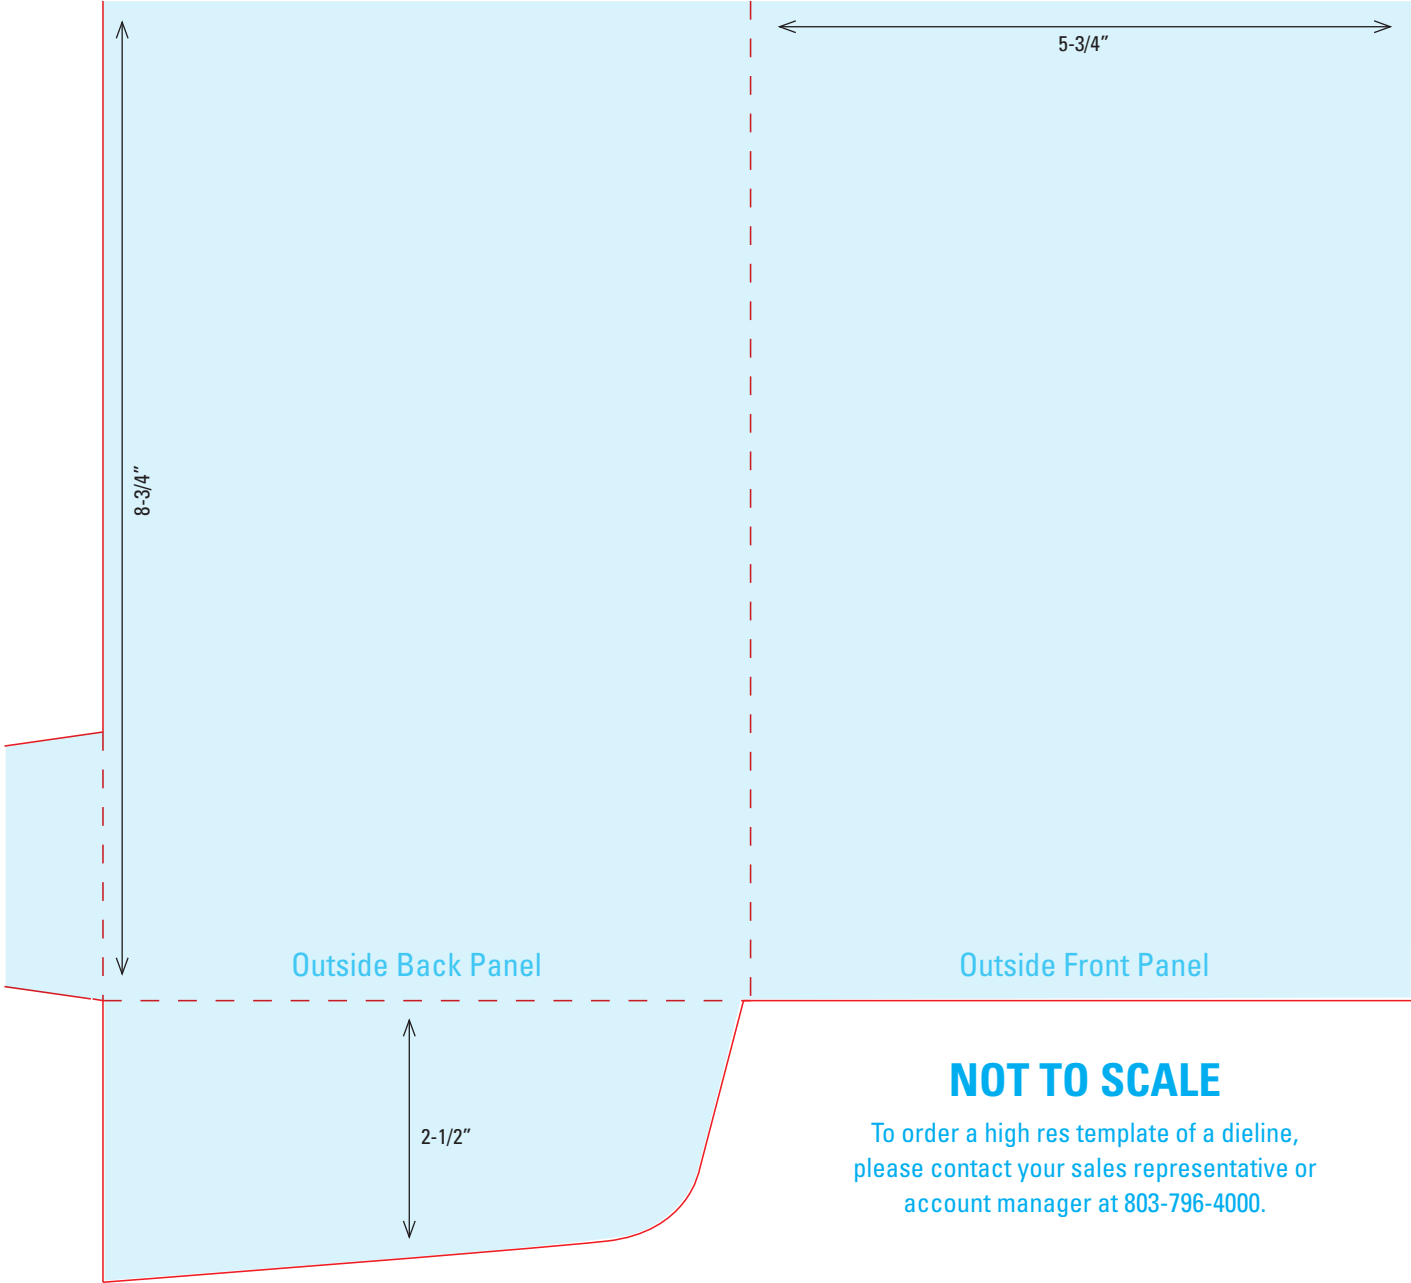

DIELINE 19

5-3/4" x 8-3/4" Pocket Folder
One 2-1/2" Rounded Right Pocket
2-Up Die

NOT TO SCALE

To order a high res template of a dieline,
please contact your sales representative or
account manager at 803-796-4000.