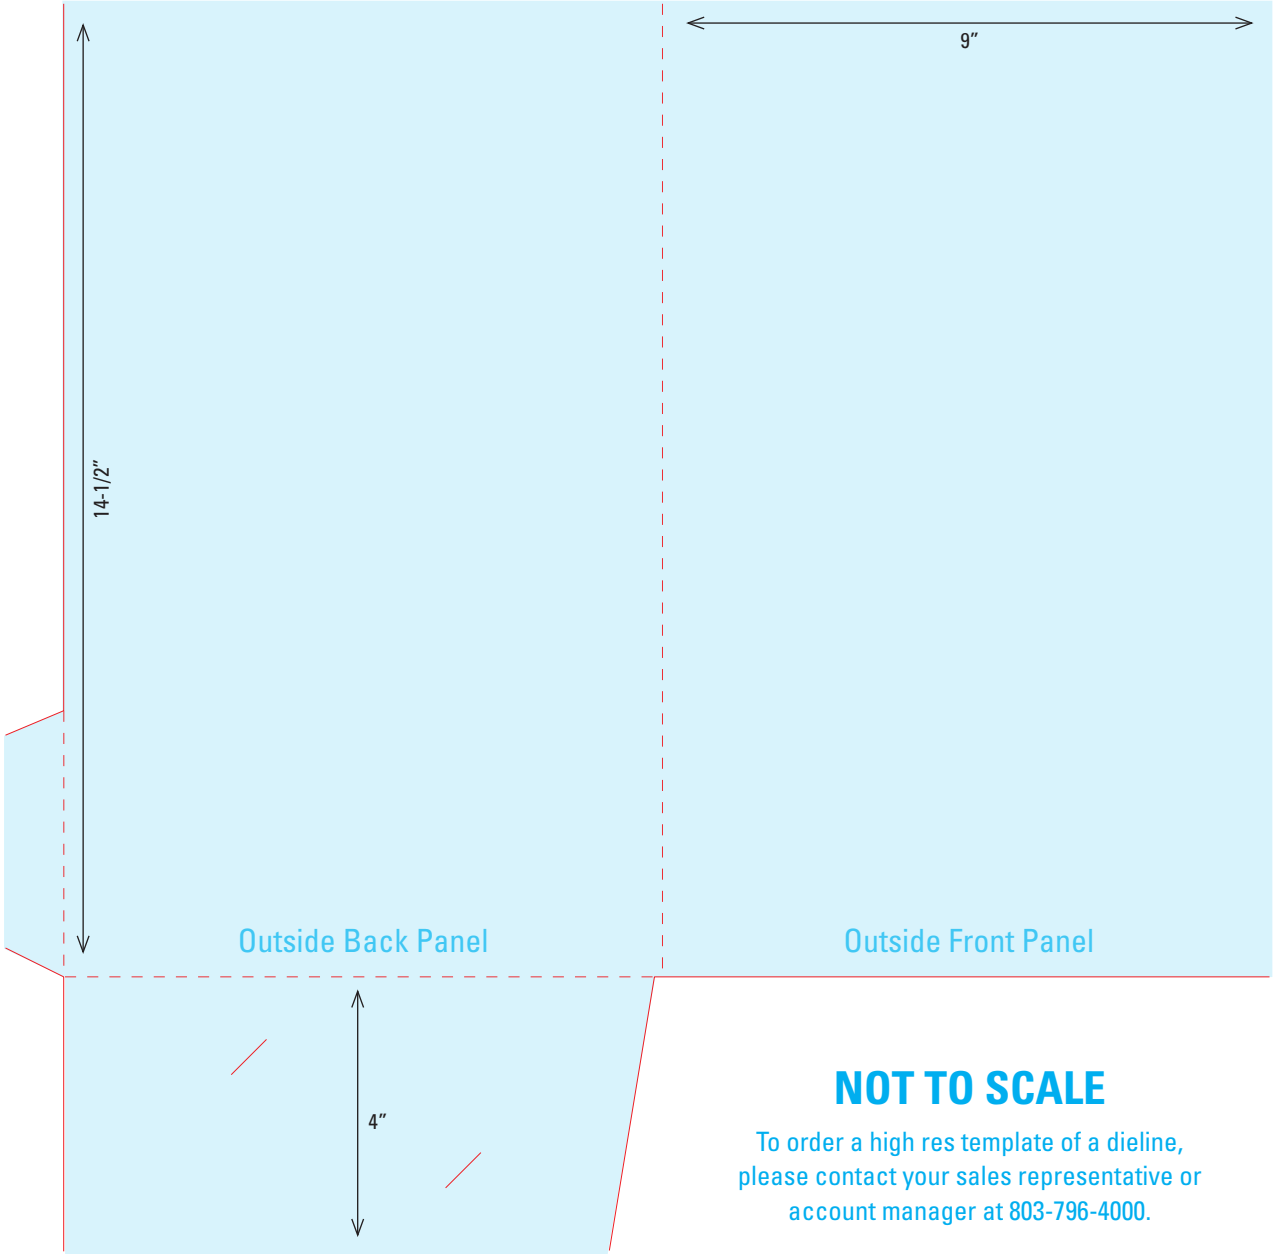

DIELINE 18

9" x 14-1/2" Pocket Folder
One 4" Right Pocket with
Business Card Slits