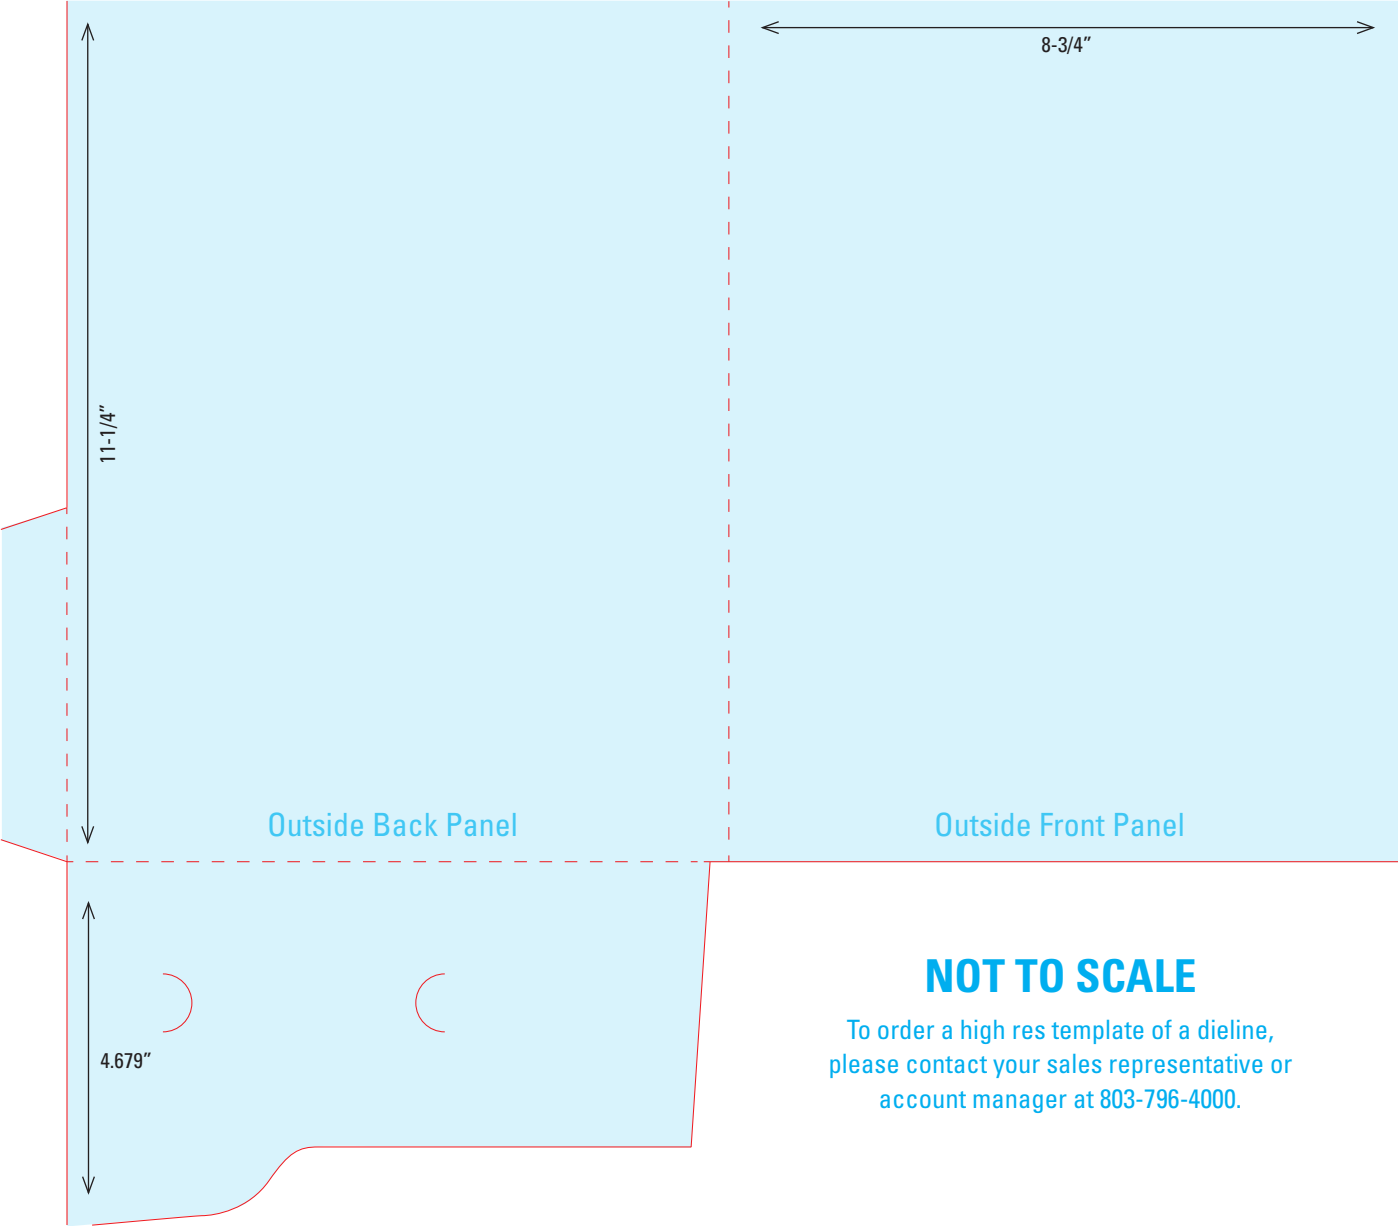

DIELINE 10

8-3/4" x 11-1/4" Pocket Folder
One 4.679" Tab-Cut Right Pocket
with Half-Moon Business Card Slits

NOT TO SCALE

To order a high res template of a dieline,
please contact your sales representative or
account manager at 803-796-4000.