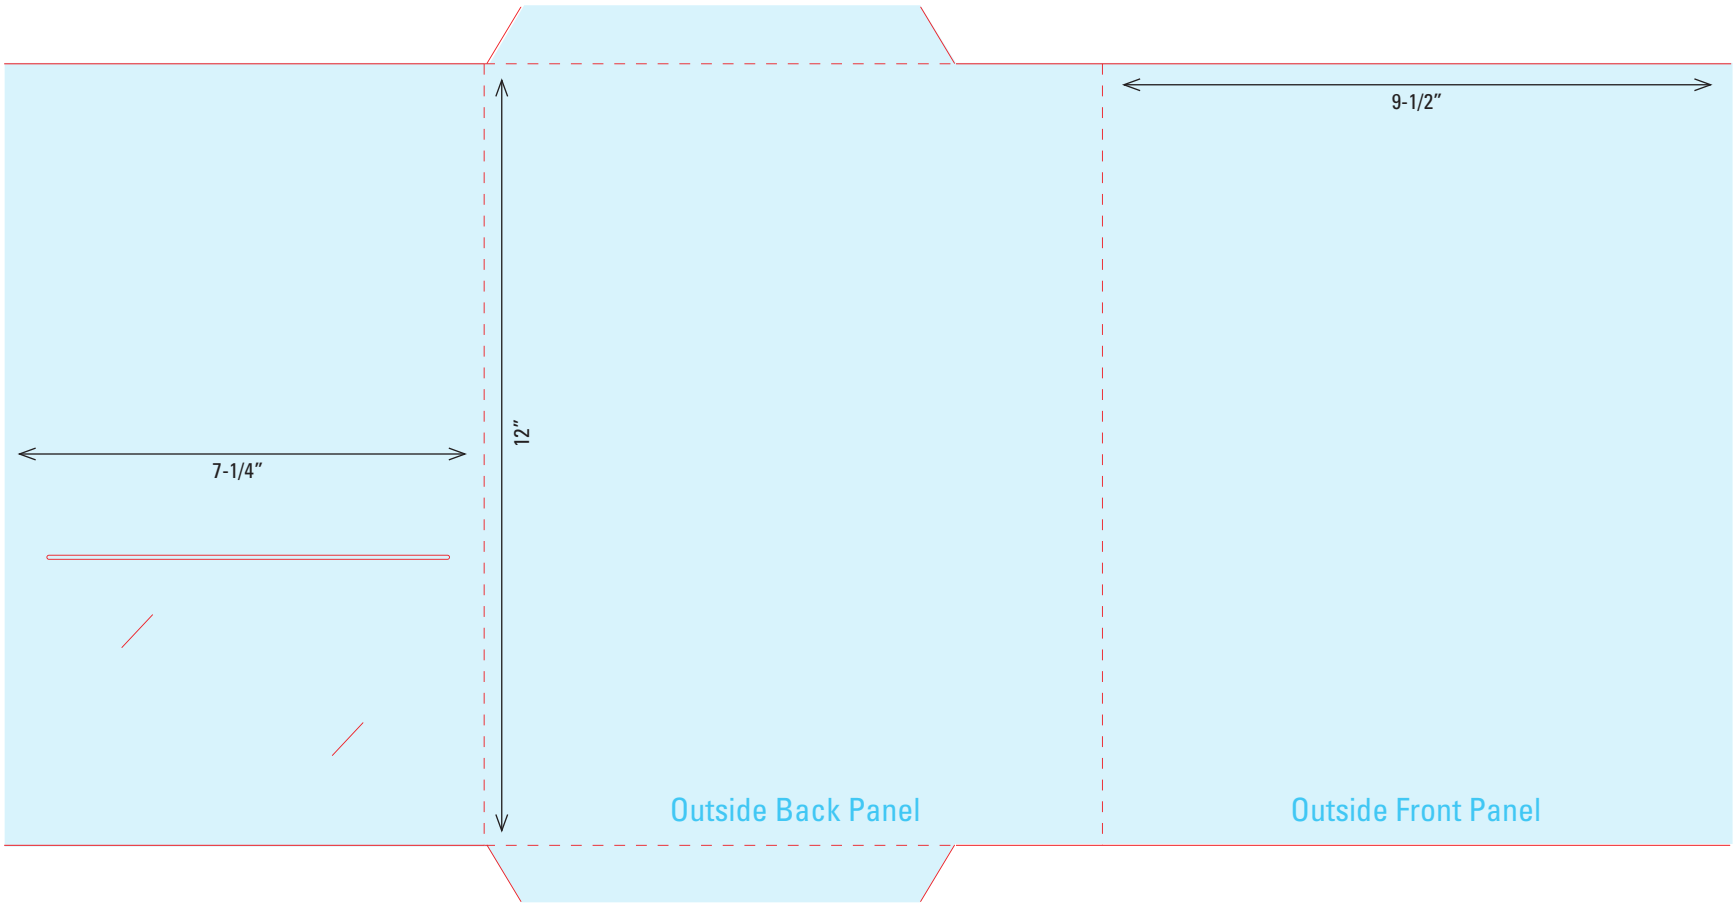

DIELINE 38

9-1/2" x 12" Pocket Folder
One 7-1/4" Vertical Pocket
with Business Card Slits and
Brochure Slit

NOT TO SCALE

To order a high res template of a dieline,
please contact your sales representative or
account manager at 803-796-4000.